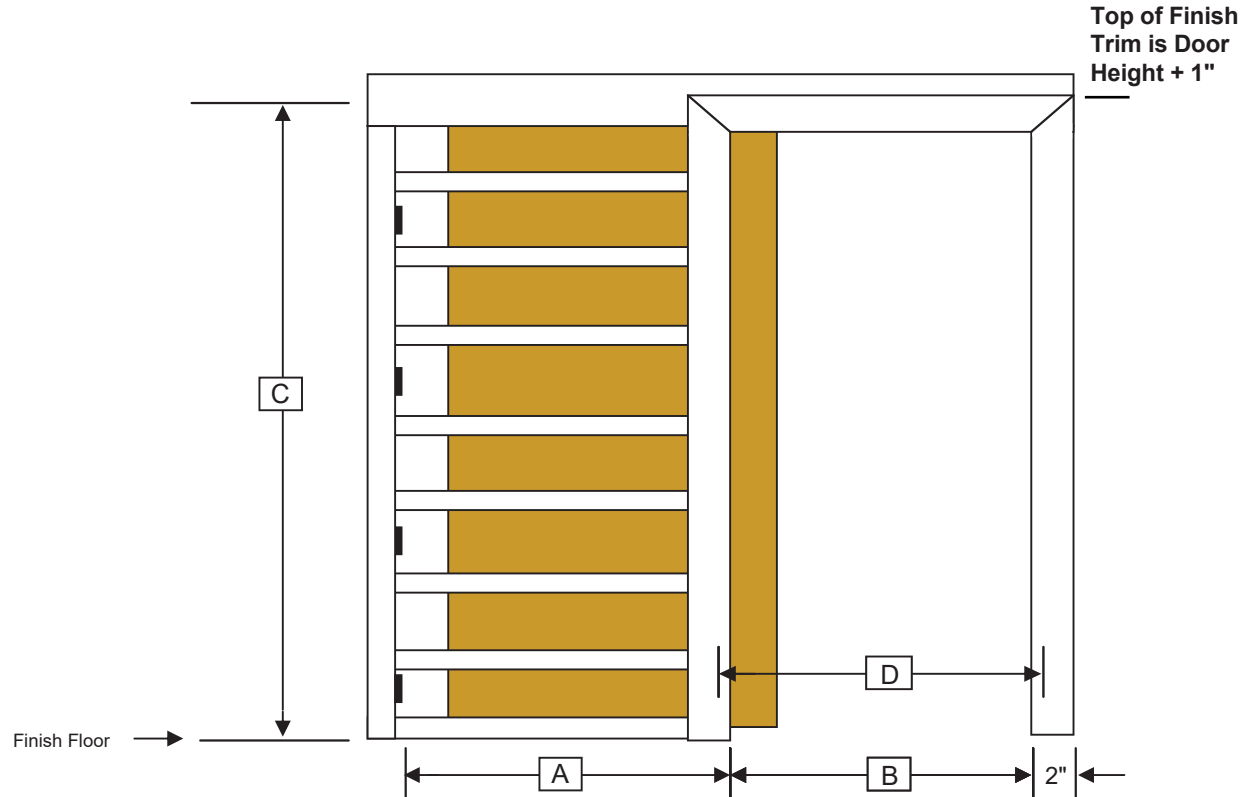

**FINISH**    Black Ano.    Clear Ano.    Paint

**Wall:**

- 4-7/8" For 1-3/4" Door
- 4-7/8" ADA

**Rough Opening Information:**  
 Single  
 Height + 1-3/4"  
 (Door Width + Pocket Width) + 1-3/4"

**\*\*\* Standard \*\*\***  
 Comes with Complete set of  
 Pocket Frame Hardware  
 \*\*Door & Pull by Others\*\*

**POCKET FRAME - SINGLE**

**QTY:**

MARK #

---

---

---

**Special Instructions**

---

---

---

\* Pocket width must be less than or equal to door width

| POCKET | OPENING                     | DOOR HEIGHT | DOOR WIDTH | Alpha-Aluminum |  |
|--------|-----------------------------|-------------|------------|----------------|--|
| * A    | B                           | C           | D          |                |  |
|        | D less 1"<br>Not Changeable |             |            |                |  |