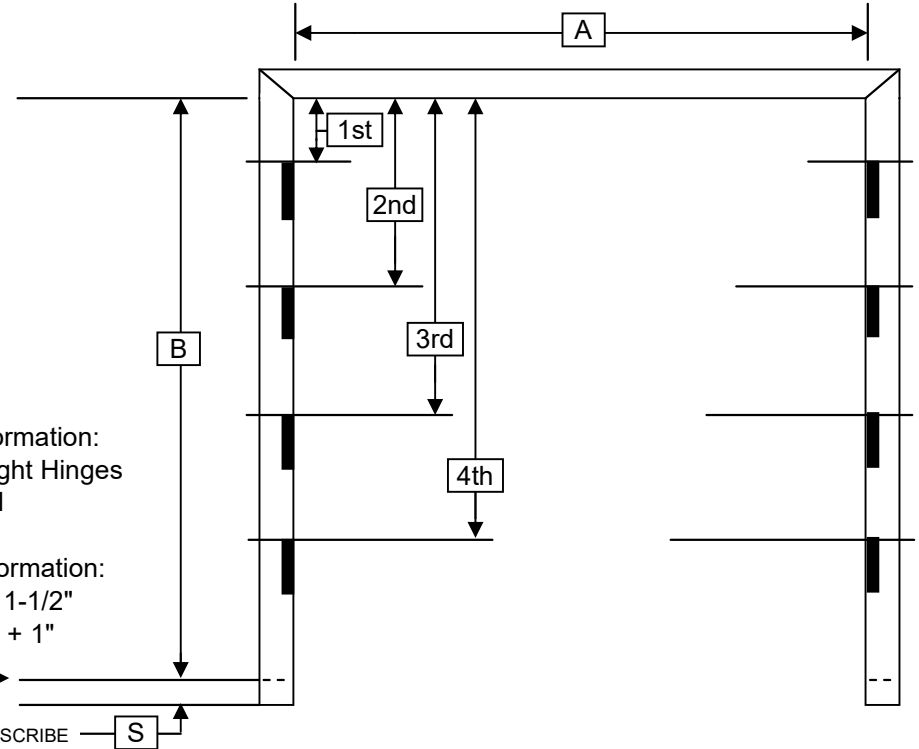

FINISH

Black Ano.

Bronze Ano.

Clear Ano.

Custom Paint _____

Powder Coat _____

WALL THICKNESS

3-3/4"

4-7/8"

5-1/4"

Other _____

TRIM TYPE

STD 1" x 3/8"

1-1/2" FL x 5/16"

125 x 5/8"

2" FL x 5/16"

1-1/2" Reveal

DOOR SEAL

Black Vinyl

Black Felt

Gray Vinyl

Gray Felt

White Vinyl

White Felt

RATING

NON RATED

20 MIN.

90 MIN.

STRIKE TYPE

ASA (4-7/8")

No Strike Prep

CLOSER REINFORCEMENT

Regular Arm

Parallel Arm

SPECIAL PREPS

☐ _____
_____
_____
_____
_____

DOOR FRAME - PAIR

LHA FRAME QTY:

LEFT HAND ACTIVE

MARK #

_____
_____
_____

RHA FRAME QTY:

RIGHT HAND ACTIVE

MARK #

_____
_____
_____

Special Instructions

_____
_____
_____

Standard Prep Information:
4-1/2" Standard Weight Hinges
Black Vinyl

Rough Opening Information:
Width = ID (A) + 1-1/2"
Height = ID (B) + 1"

ID frame to finish floor

SCRIBE

Email to:
sales@Alpha-Alum.com

ID WIDTH	ID HEIGHT	SCRIBE	Use Alpha Standard Hinge and Strike Locations		BUTT LOCATIONS				STRIKE C/L
					1st Hinge	2nd Hinge	3rd Hinge	4th Hinge	STK
A	B	S	YES	NO					

Alpha Aluminum Products, Inc
325 N. Muller St.
Anaheim, CA 92801
Phone: 714-678-1840
Fax: 714-678-1844
www.Alpha-Alum.com

CUSTOMER:
ORDERED BY:
JOB NAME:
PURCHASE ORDER:

DATE:
REVISED:

PAGE

ELEVATION