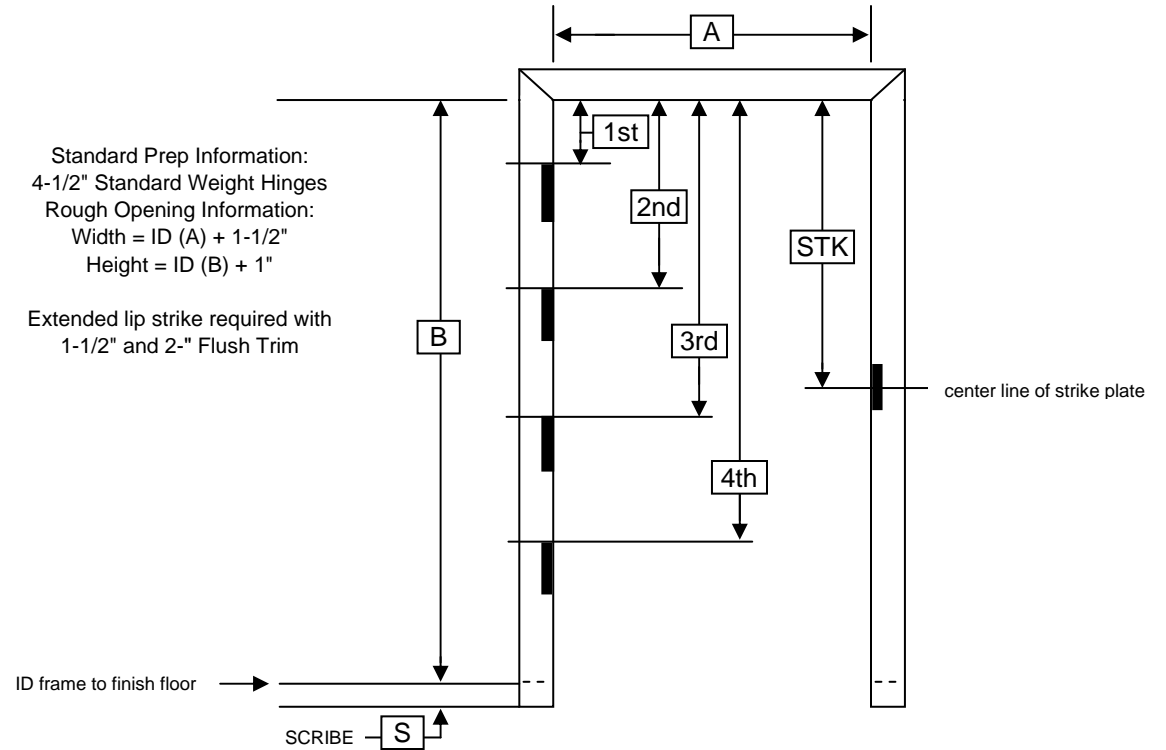

RIGHT HAND

MARK #

Special Instructions

Standard Prep Information:
4-1/2" Standard Weight Hinges
Rough Opening Information:
Width = ID (A) + 1-1/2"
Height = ID (B) + 1"

Extended lip strike required with
1-1/2" and 2-" Flush Trim