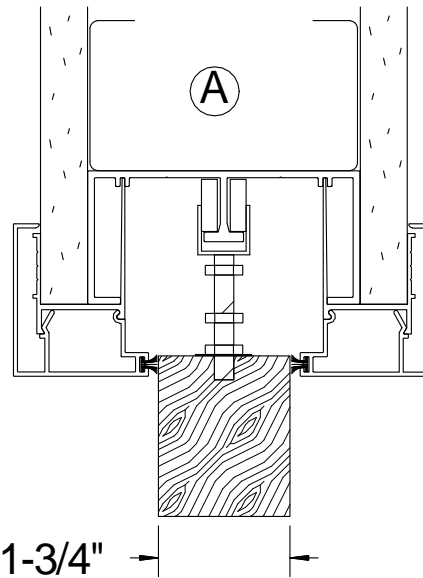

# POCKET FRAME

For 4-7/8" wall / 1-3/4" door

*\* Shipped fully assembled including two hangers/rollers and one 2-piece floor guide for each door leaf \**

## **SINGLE FRAME SHOWN**

Pair frame uses detail C both sides / omits detail B

**ALPHA**  **ALUMINUM**  
ARCHITECTURAL PRODUCTS

[www.Alpha-Alum.com](http://www.Alpha-Alum.com)

**Pocket Frame**  
4 7/8" Wall - 1 3/4" Door