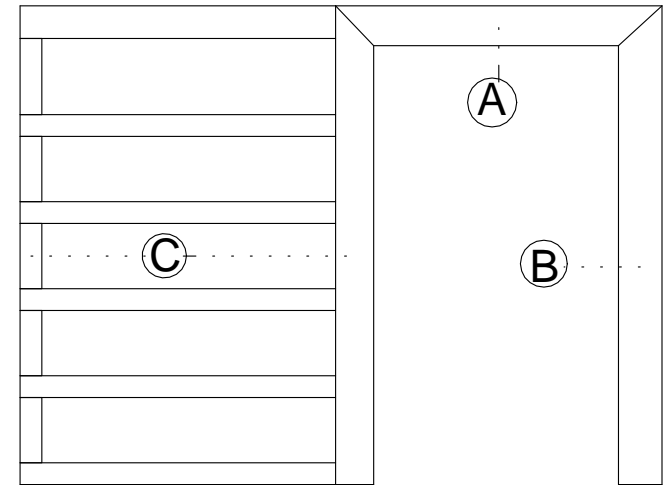

# POCKET FRAME

For 4-7/8" wall / 1-3/4" door

*\* Shipped fully assembled including two hangers/rollers and one 2-piece floor guide for each door leaf \**

## **SINGLE FRAME SHOWN**

Pair frame uses detail C both sides / omits detail B

**ALPHA**  **ALUMINUM**  
ARCHITECTURAL PRODUCTS

[www.Alpha-Alum.com](http://www.Alpha-Alum.com)

**Pocket Frame**  
4 7/8" Wall - 1 3/4" Door