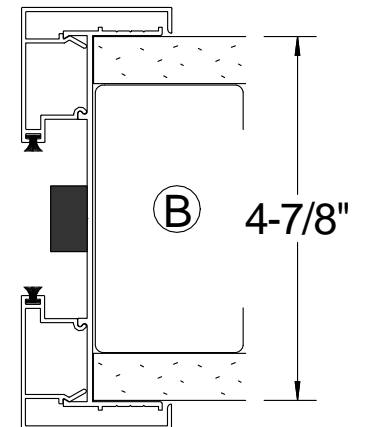

# POCKET FRAME

For 4-7/8" wall / 1-3/4" door

*\* Shipped fully assembled including two hangers/rollers and one 2-piece floor guide for each door leaf \**

## **SINGLE FRAME SHOWN**

Pair frame uses detail C both sides / omits detail B

**ALPHA**  **ALUMINUM**  
ARCHITECTURAL PRODUCTS

[www.Alpha-Alum.com](http://www.Alpha-Alum.com)

**Pocket Frame**  
4 7/8" Wall - 1 3/4" Door