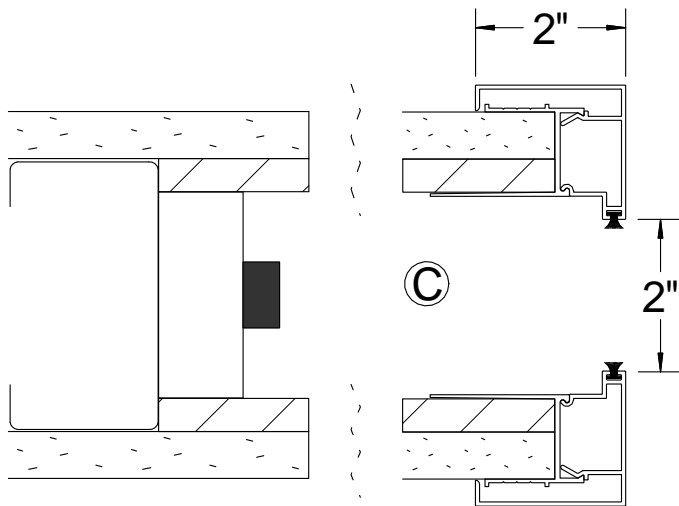

# POCKET FRAME

For 4-7/8" wall / 1-3/4" door

*\* Shipped fully assembled including two hangers/rollers and one 2-piece floor guide for each door leaf \**

## **SINGLE FRAME SHOWN**

Pair frame uses detail C both sides / omits detail B

**ALPHA**  **ALUMINUM**  
ARCHITECTURAL PRODUCTS

[www.Alpha-Alum.com](http://www.Alpha-Alum.com)

**Pocket Frame**  
4 7/8" Wall - 1 3/4" Door