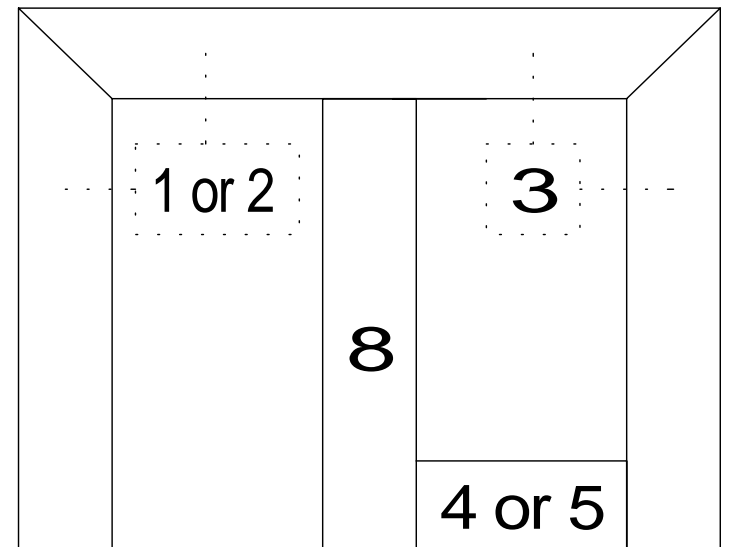

3-SIDED DOOR FRAME
(or CASED OPEN)

BORROWED LITE

FULL HEIGHT BORROWED LITE
(shown with mullions)

DOOR FRAME
w/GLASS TRANSOM

DOOR FRAME w/ATTACHED SIDELITE
(shown Full Height / no mullions)

1. DOOR FRAME
2. CASED OPEN
3. GLAZING HEAD/JAMB
4. GLAZING SILL
5. GLAZING SILL w/FLOOR CHANNEL
6. VERTICAL MULLION
7. HORIZONTAL MULLION
8. DOOR to SIDELITE MULLION
9. TRANSOM BAR (DOOR HEADER)
10. TRANSOM BAR (CASED OPEN HEADER)