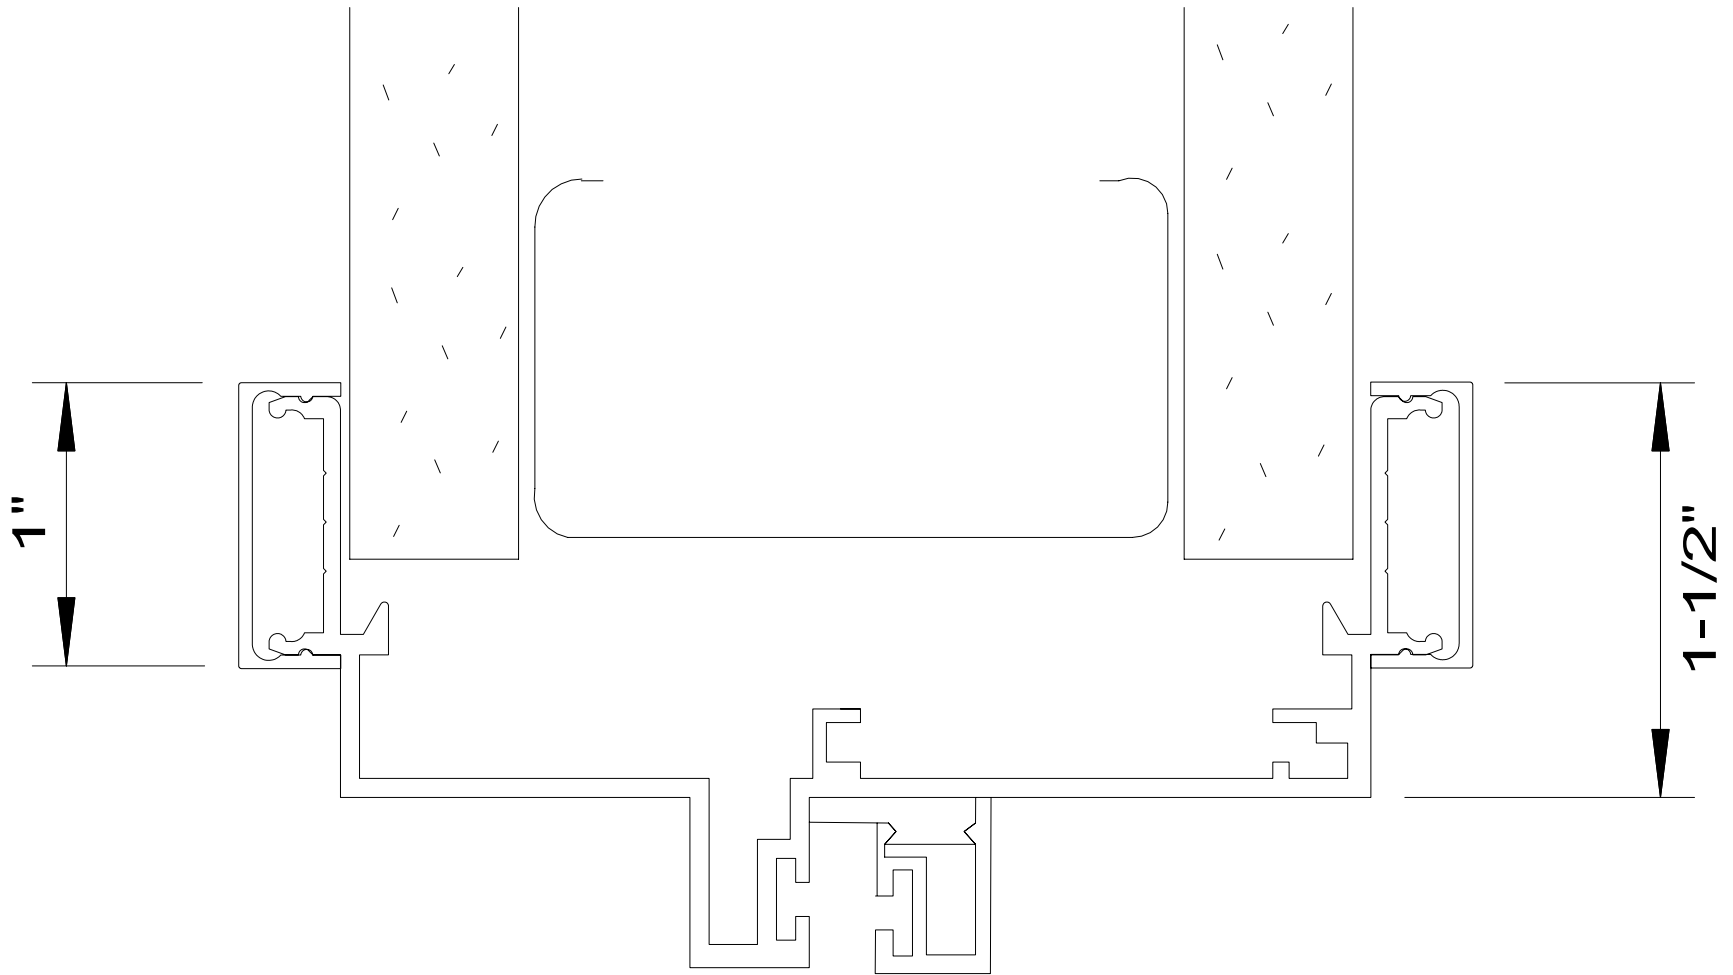

DETAIL#	DESCRIPTION	AVAILABLE WALL THICKNESSES
1	DOOR FRAME	3" up to 10-1/2"
1A	DOOR FRAME w/APPLIED GLASS STOP	3" up to 10-1/2"
2	CASED OPEN	3-3/4" & 4-7/8"
2A	CUSTOM CASED OPEN	SEE DETAIL
3	GLAZING HEAD/JAMB	3-1/2", 3-3/4" 4-7/8", 5-1/4"
4	GLAZING SILL (w/REMOVABLE STOP)	3-1/2", 3-3/4" 4-7/8", 5-1/4"
5	GLAZING SILL w/FLOOR CHANNEL	3-3/4" & 4-7/8" *custom size channels available*
6	VERTICAL GLAZING MULLION	3-1/2", 3-3/4" 4-7/8", 5-1/4"
7	HORIZONTAL GLAZING MULLION	3-1/2", 3-3/4" 4-7/8", 5-1/4"
8	DOOR to SIDELITE MULLION	3-1/2", 3-3/4" 4-7/8", 5-1/4"
9	TRANSOM BAR (DOOR FRAME)	3-3/4" & 4-7/8"
10	TRANSOM BAR (CASED OPEN)	3-3/4" & 4-7/8"
11	END CAP	3-3/4" & 4-7/8" *custom sizes available*

**3-SIDED DOOR FRAME
(or *CASED OPEN*)**

BORROWED LITE

**FULL HEIGHT BORROWED LITE
(shown with mullions)**

1. DOOR FRAME
2. CASED OPEN
3. GLAZING HEAD/JAMB
4. GLAZING SILL
5. GLAZING SILL w/FLOOR CHANNEL
6. VERTICAL MULLION
7. HORIZONTAL MULLION
8. DOOR to SIDELITE MULLION
9. TRANSOM BAR (DOOR HEADER)
10. TRANSOM BAR (CASED OPEN HEADER)

**DOOR FRAME
w/GLASS TRANSOM**

**DOOR FRAME w/ATTACHED SIDELITE
(shown Full Height / no mullions)**

AA
Alpha Aluminum
Products

CUSTOM SIZE
CASED OPEN
with Standard 1" Trim

**** PARTS SHIPPED LOOSE
FOR FIELD ASSEMBLY ****

AA
Alpha Aluminum
Products

Glazing Sill Detail
with Sill Channel

AA
Alpha Aluminum
Products

End Cap Detail
with Standard 1" Trim