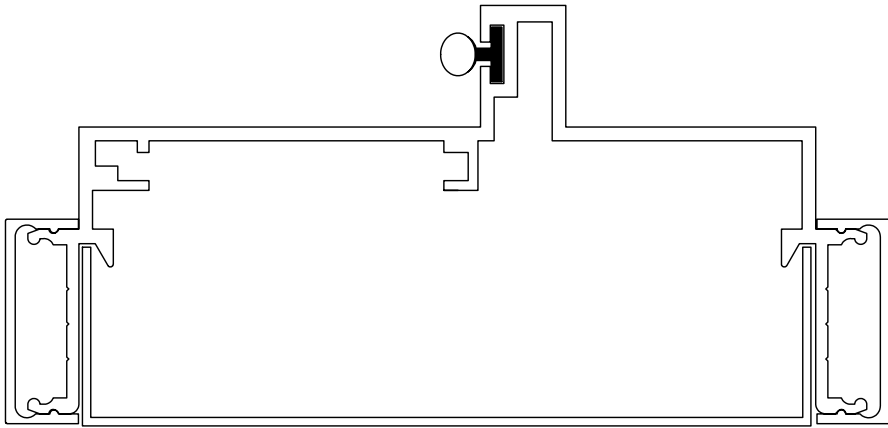

DETAIL#	DESCRIPTION	AVAILABLE WALL THICKNESSES
1	DOOR FRAME	3" up to 10-1/2"
1A	DOOR FRAME w/APPLIED GLASS STOP	3" up to 10-1/2"
2	CASED OPEN	3-3/4" & 4-7/8"
2A	CUSTOM CASED OPEN	SEE DETAIL
3	GLAZING HEAD/JAMB	3-1/2", 3-3/4" 4-7/8", 5-1/4"
4	GLAZING SILL (w/REMOVABLE STOP)	3-1/2", 3-3/4" 4-7/8", 5-1/4"
5	GLAZING SILL w/FLOOR CHANNEL	3-3/4" & 4-7/8" *custom size channels available*
6	VERTICAL GLAZING MULLION	3-1/2", 3-3/4" 4-7/8", 5-1/4"
7	HORIZONTAL GLAZING MULLION	3-1/2", 3-3/4" 4-7/8", 5-1/4"
8	DOOR to SIDELITE MULLION	3-1/2", 3-3/4" 4-7/8", 5-1/4"
9	TRANSOM BAR (DOOR FRAME)	3-3/4" & 4-7/8"
10	TRANSOM BAR (CASED OPEN)	3-3/4" & 4-7/8"
11	END CAP	3-3/4" & 4-7/8" *custom sizes available*

**3-SIDED DOOR FRAME
(or *CASED OPEN*)**

BORROWED LITE

**FULL HEIGHT BORROWED LITE
(shown with mullions)**

1. DOOR FRAME
2. CASED OPEN
3. GLAZING HEAD/JAMB
4. GLAZING SILL
5. GLAZING SILL w/FLOOR CHANNEL
6. VERTICAL MULLION
7. HORIZONTAL MULLION
8. DOOR to SIDELITE MULLION
9. TRANSOM BAR (DOOR HEADER)
10. TRANSOM BAR (CASED OPEN HEADER)

**DOOR FRAME
w/GLASS TRANSOM**

**DOOR FRAME w/ATTACHED SIDELITE
(shown Full Height / no mullions)**

AA
Alpha Aluminum
Products

CUSTOM SIZE
CASED OPEN
with Standard 1" Trim

**** PARTS SHIPPED LOOSE
FOR FIELD ASSEMBLY ****

AA
Alpha Aluminum
Products

Glazing Sill Detail
with Sill Channel

AA
Alpha Aluminum
Products

End Cap Detail
with Standard 1" Trim