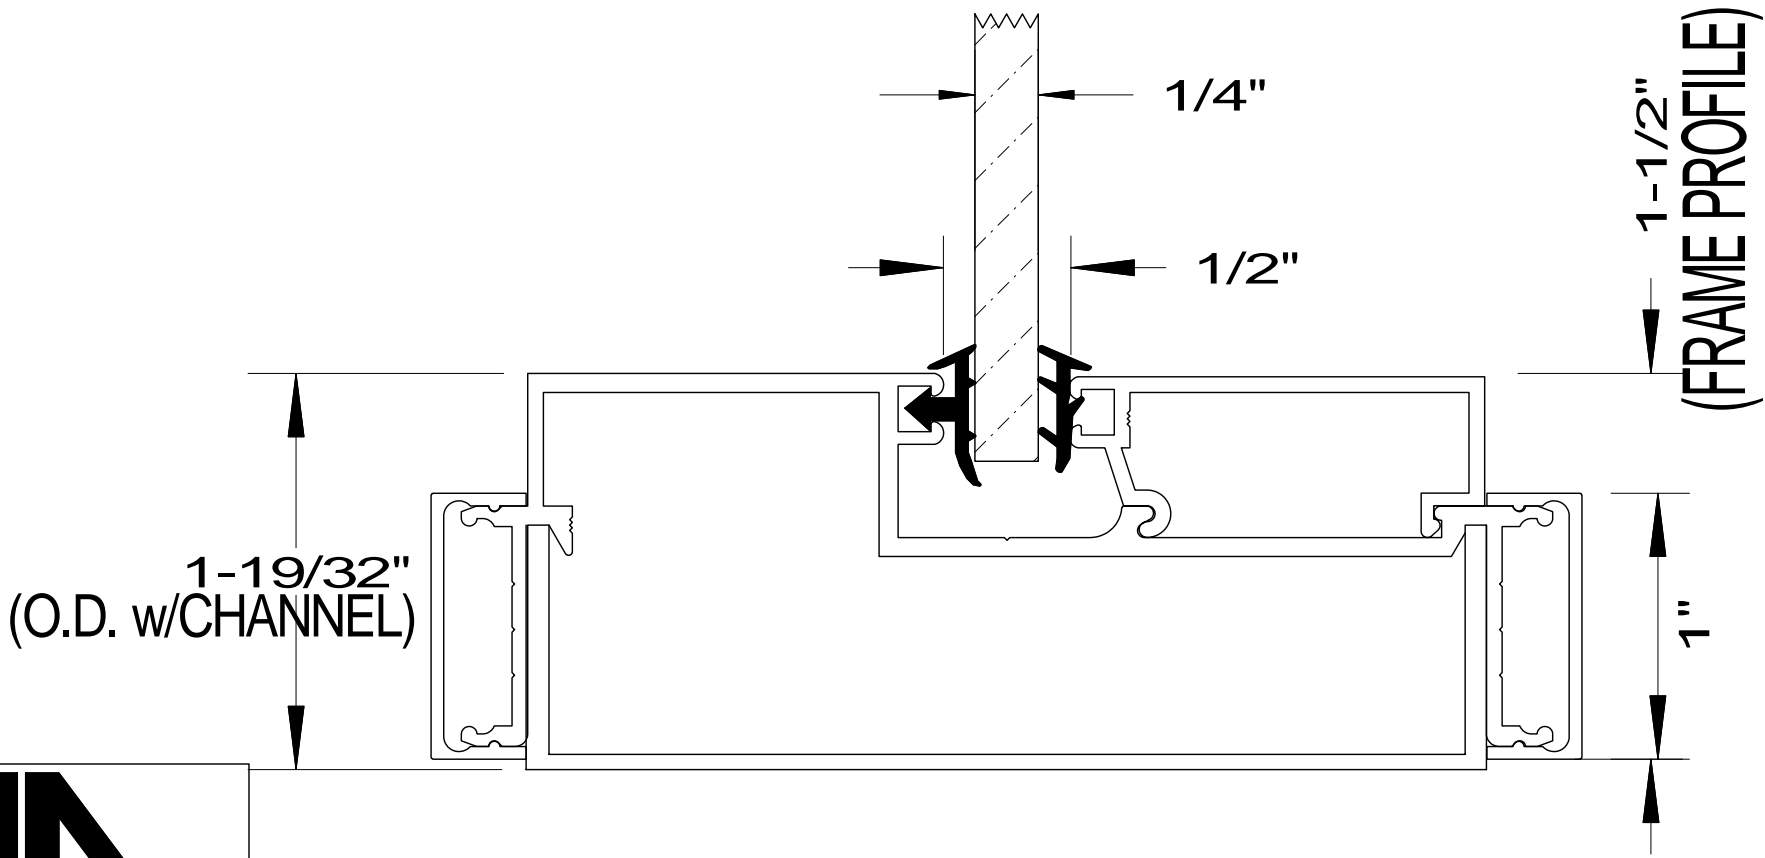

DETAIL#	DESCRIPTION	AVAILABLE WALL THICKNESSES
1	DOOR FRAME	3" up to 10-1/2"
1A	DOOR FRAME w/APPLIED GLASS STOP	3" up to 10-1/2"
2	CASED OPEN	3-3/4" & 4-7/8"
2A	CUSTOM CASED OPEN	SEE DETAIL
3	GLAZING HEAD/JAMB	3-1/2", 3-3/4" 4-7/8", 5-1/4"
4	GLAZING SILL (w/REMOVABLE STOP)	3-1/2", 3-3/4" 4-7/8", 5-1/4"
5	GLAZING SILL w/FLOOR CHANNEL	3-3/4" & 4-7/8" *custom size channels available*
6	VERTICAL GLAZING MULLION	3-1/2", 3-3/4" 4-7/8", 5-1/4"
7	HORIZONTAL GLAZING MULLION	3-1/2", 3-3/4" 4-7/8", 5-1/4"
8	DOOR to SIDELITE MULLION	3-1/2", 3-3/4" 4-7/8", 5-1/4"
9	TRANSOM BAR (DOOR FRAME)	3-3/4" & 4-7/8"
10	TRANSOM BAR (CASED OPEN)	3-3/4" & 4-7/8"
11	END CAP	3-3/4" & 4-7/8" *custom sizes available*

**3-SIDED DOOR FRAME
(or *CASED OPEN*)**

BORROWED LITE

**FULL HEIGHT BORROWED LITE
(shown with mullions)**

1. DOOR FRAME
2. CASED OPEN
3. GLAZING HEAD/JAMB
4. GLAZING SILL
5. GLAZING SILL w/FLOOR CHANNEL
6. VERTICAL MULLION
7. HORIZONTAL MULLION
8. DOOR to SIDELITE MULLION
9. TRANSOM BAR (DOOR HEADER)
10. TRANSOM BAR (CASED OPEN HEADER)

**DOOR FRAME
w/GLASS TRANSOM**

**DOOR FRAME w/ATTACHED SIDELITE
(shown Full Height / no mullions)**

AA
Alpha Aluminum
Products

CUSTOM SIZE
CASED OPEN
with Standard 1" Trim

**** PARTS SHIPPED LOOSE
FOR FIELD ASSEMBLY ****

AA
Alpha Aluminum
Products

Glazing Sill Detail
with Sill Channel

AA
Alpha Aluminum
Products

End Cap Detail
with Standard 1" Trim