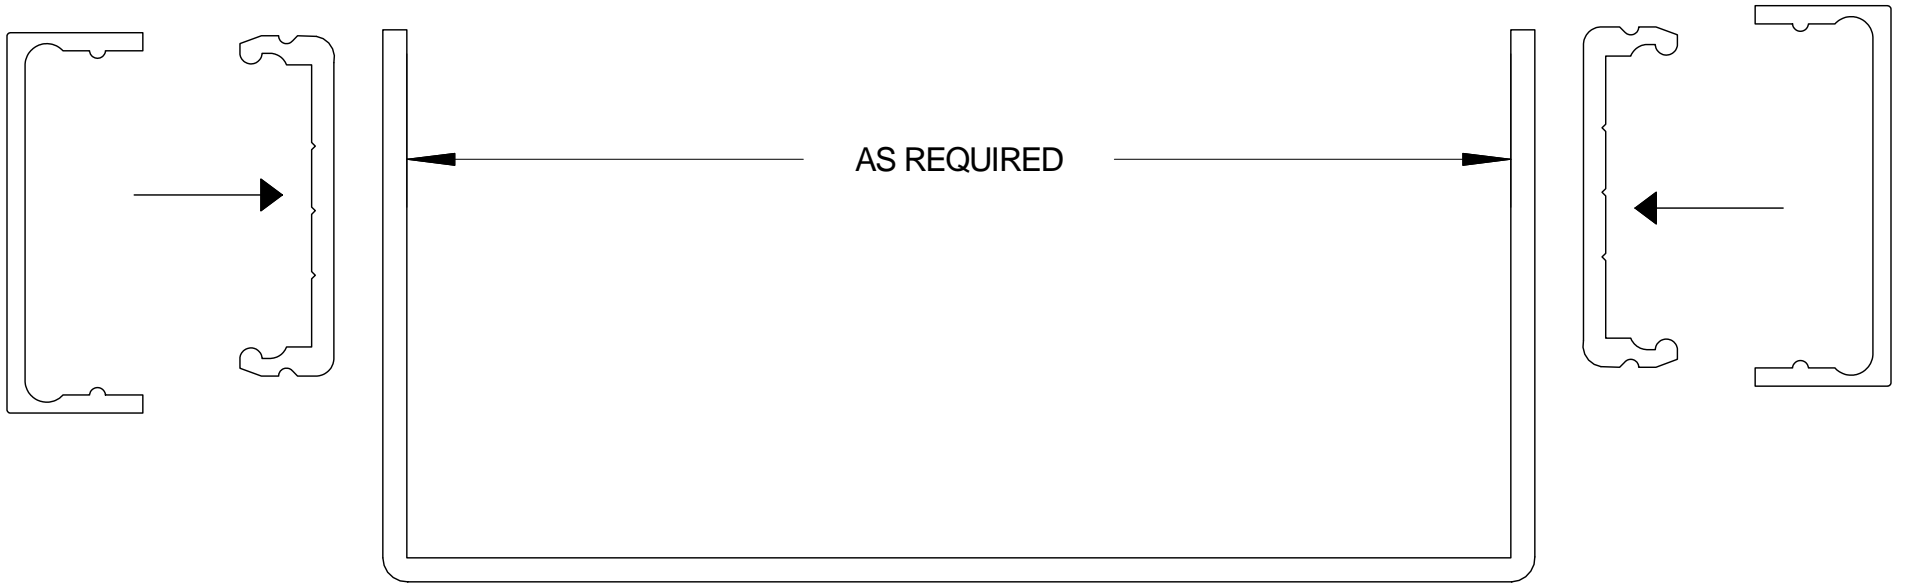

**3-SIDED DOOR FRAME
(or *CASED OPEN*)**

BORROWED LITE

**FULL HEIGHT BORROWED LITE
(shown with mullions)**

1. DOOR FRAME
2. CASED OPEN
3. GLAZING HEAD/JAMB
4. GLAZING SILL
5. GLAZING SILL w/FLOOR CHANNEL
6. VERTICAL MULLION
7. HORIZONTAL MULLION
8. DOOR to SIDELITE MULLION
9. TRANSOM BAR (DOOR HEADER)
10. TRANSOM BAR (CASED OPEN HEADER)

**DOOR FRAME
w/GLASS TRANSOM**

**DOOR FRAME w/ATTACHED SIDELITE
(shown Full Height / no mullions)**

AA
Alpha Aluminum
Products

CUSTOM SIZE
CASED OPEN
with Standard 1" Trim

**** PARTS SHIPPED LOOSE
FOR FIELD ASSEMBLY ****

AA
Alpha Aluminum
Products

Glazing Sill Detail
with Sill Channel

AA
Alpha Aluminum
Products

End Cap Detail
with Standard 1" Trim