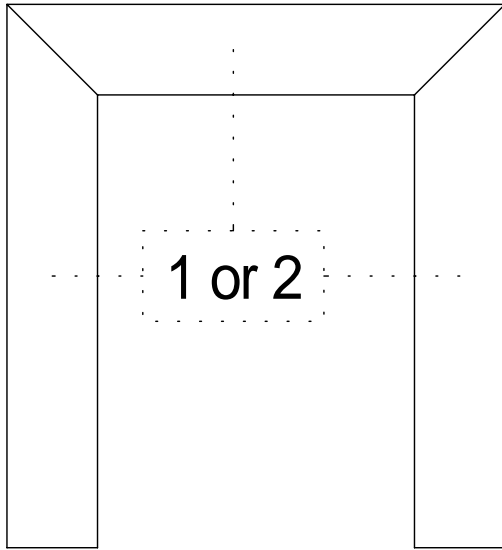

DETAIL#	DESCRIPTION	AVAILABLE WALL THICKNESSES
1	DOOR FRAME	3" up to 10-1/2"
1A	DOOR FRAME w/APPLIED GLASS STOP	3" up to 10-1/2"
2	CASED OPEN	3-3/4" & 4-7/8"
2A	CUSTOM CASED OPEN	SEE DETAIL
3	GLAZING HEAD/JAMB	3-1/2", 3-3/4" 4-7/8", 5-1/4"
4	GLAZING SILL (w/REMOVABLE STOP)	3-1/2", 3-3/4" 4-7/8", 5-1/4"
5	GLAZING SILL w/FLOOR CHANNEL	3-3/4" & 4-7/8" *custom size channels available*
6	VERTICAL GLAZING MULLION	3-1/2", 3-3/4" 4-7/8", 5-1/4"
7	HORIZONTAL GLAZING MULLION	3-1/2", 3-3/4" 4-7/8", 5-1/4"
8	DOOR to SIDELITE MULLION	3-1/2", 3-3/4" 4-7/8", 5-1/4"
9	TRANSOM BAR (DOOR FRAME)	3-3/4" & 4-7/8"
10	TRANSOM BAR (CASED OPEN)	3-3/4" & 4-7/8"
11	END CAP	3-3/4" & 4-7/8" *custom sizes available*

**3-SIDED DOOR FRAME
(or *CASED OPEN*)**

BORROWED LITE

**FULL HEIGHT BORROWED LITE
(shown with mullions)**

1. DOOR FRAME
2. CASED OPEN
3. GLAZING HEAD/JAMB
4. GLAZING SILL
5. GLAZING SILL w/FLOOR CHANNEL
6. VERTICAL MULLION
7. HORIZONTAL MULLION
8. DOOR to SIDELITE MULLION
9. TRANSOM BAR (DOOR HEADER)
10. TRANSOM BAR (CASED OPEN HEADER)

**DOOR FRAME
w/GLASS TRANSOM**

**DOOR FRAME w/ATTACHED SIDELITE
(shown Full Height / no mullions)**

AA
Alpha Aluminum
Products

CUSTOM SIZE
CASED OPEN
with Standard 1" Trim

**** PARTS SHIPPED LOOSE
FOR FIELD ASSEMBLY ****