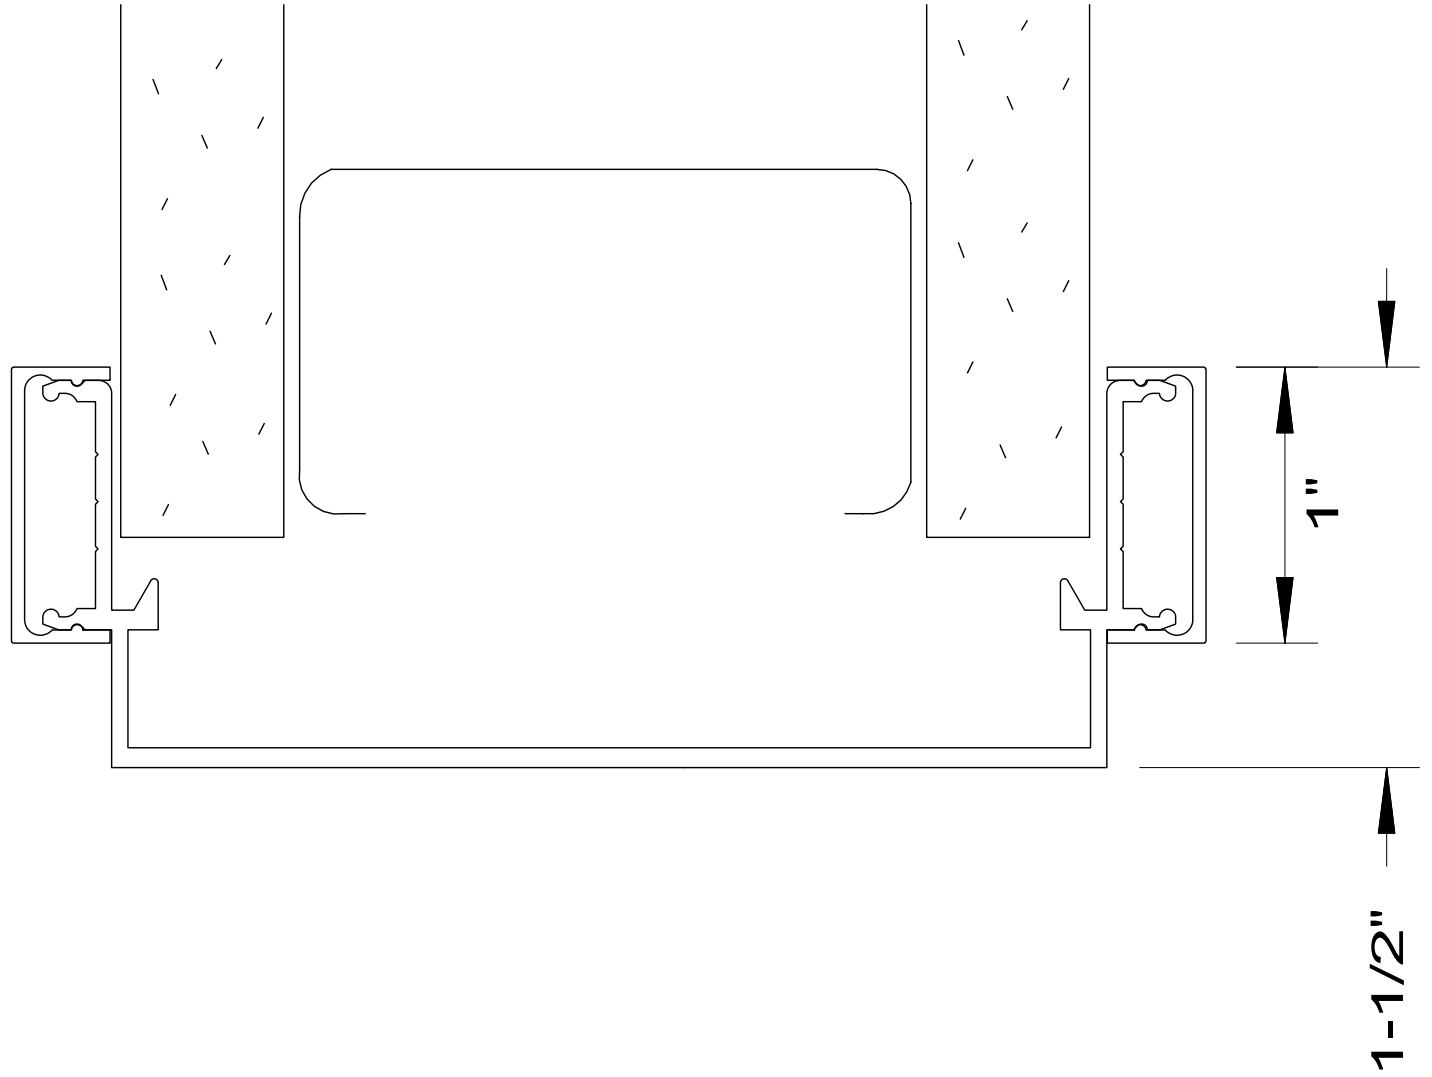

DETAIL#	DESCRIPTION	AVAILABLE WALL THICKNESSES
1	DOOR FRAME	3" up to 10-1/2"
1A	DOOR FRAME w/APPLIED GLASS STOP	3" up to 10-1/2"
2	CASED OPEN	3-3/4" & 4-7/8"
2A	CUSTOM CASED OPEN	SEE DETAIL
3	GLAZING HEAD/JAMB	3-1/2", 3-3/4" 4-7/8", 5-1/4"
4	GLAZING SILL (w/REMOVABLE STOP)	3-1/2", 3-3/4" 4-7/8", 5-1/4"
5	GLAZING SILL w/FLOOR CHANNEL	3-3/4" & 4-7/8" *custom size channels available*
6	VERTICAL GLAZING MULLION	3-1/2", 3-3/4" 4-7/8", 5-1/4"
7	HORIZONTAL GLAZING MULLION	3-1/2", 3-3/4" 4-7/8", 5-1/4"
8	DOOR to SIDELITE MULLION	3-1/2", 3-3/4" 4-7/8", 5-1/4"
9	TRANSOM BAR (DOOR FRAME)	3-3/4" & 4-7/8"
10	TRANSOM BAR (CASED OPEN)	3-3/4" & 4-7/8"
11	END CAP	3-3/4" & 4-7/8" *custom sizes available*

**3-SIDED DOOR FRAME
(or *CASED OPEN*)**

BORROWED LITE

**FULL HEIGHT BORROWED LITE
(shown with mullions)**

1. DOOR FRAME
2. CASED OPEN
3. GLAZING HEAD/JAMB
4. GLAZING SILL
5. GLAZING SILL w/FLOOR CHANNEL
6. VERTICAL MULLION
7. HORIZONTAL MULLION
8. DOOR to SIDELITE MULLION
9. TRANSOM BAR (DOOR HEADER)
10. TRANSOM BAR (CASED OPEN HEADER)

**DOOR FRAME
w/GLASS TRANSOM**

**DOOR FRAME w/ATTACHED SIDELITE
(shown Full Height / no mullions)**

AA
Alpha Aluminum
Products

CUSTOM SIZE
CASED OPEN
with Standard 1" Trim

**** PARTS SHIPPED LOOSE
FOR FIELD ASSEMBLY ****