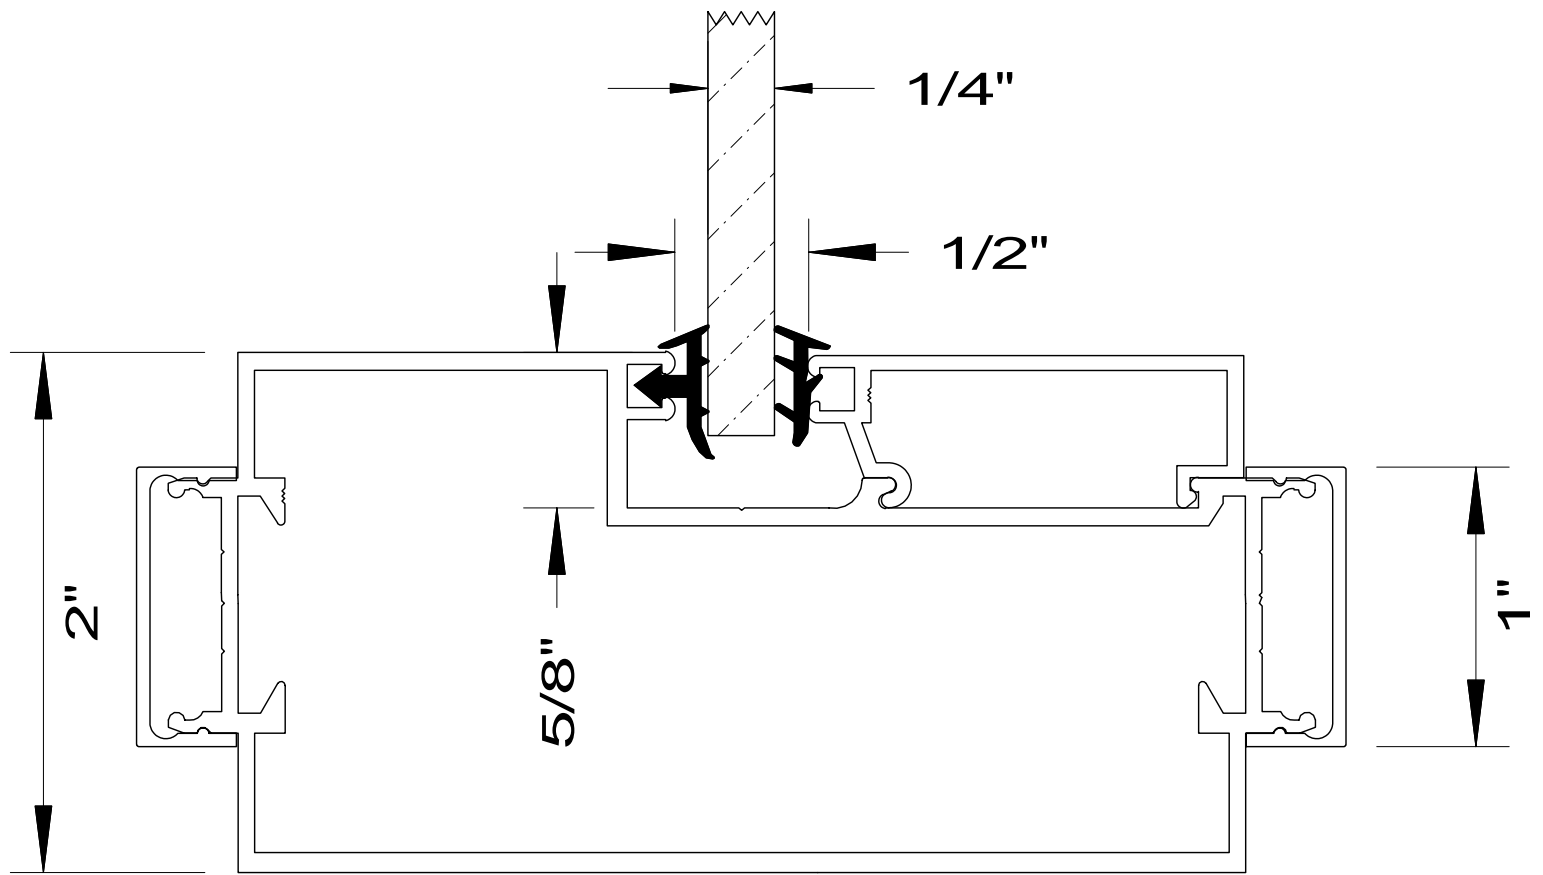

DETAIL#	DESCRIPTION	AVAILABLE WALL THICKNESSES
1	DOOR FRAME	3" up to 10-1/2"
1A	DOOR FRAME w/APPLIED GLASS STOP	3" up to 10-1/2"
2	CASED OPEN	3-3/4" & 4-7/8"
2A	CUSTOM CASED OPEN	SEE DETAIL
3	GLAZING HEAD/JAMB	3-1/2", 3-3/4" 4-7/8", 5-1/4"
4	GLAZING SILL (w/REMOVABLE STOP)	3-1/2", 3-3/4" 4-7/8", 5-1/4"
5	GLAZING SILL w/FLOOR CHANNEL	3-3/4" & 4-7/8" *custom size channels available*
6	VERTICAL GLAZING MULLION	3-1/2", 3-3/4" 4-7/8", 5-1/4"
7	HORIZONTAL GLAZING MULLION	3-1/2", 3-3/4" 4-7/8", 5-1/4"
8	DOOR to SIDELITE MULLION	3-1/2", 3-3/4" 4-7/8", 5-1/4"
9	TRANSOM BAR (DOOR FRAME)	3-3/4" & 4-7/8"
10	TRANSOM BAR (CASED OPEN)	3-3/4" & 4-7/8"
11	END CAP	3-3/4" & 4-7/8" *custom sizes available*

**3-SIDED DOOR FRAME
(or *CASED OPEN*)**

BORROWED LITE

**FULL HEIGHT BORROWED LITE
(shown with mullions)**

1. DOOR FRAME
2. CASED OPEN
3. GLAZING HEAD/JAMB
4. GLAZING SILL
5. GLAZING SILL w/FLOOR CHANNEL
6. VERTICAL MULLION
7. HORIZONTAL MULLION
8. DOOR to SIDELITE MULLION
9. TRANSOM BAR (DOOR HEADER)
10. TRANSOM BAR (CASED OPEN HEADER)

**DOOR FRAME
w/GLASS TRANSOM**

**DOOR FRAME w/ATTACHED SIDELITE
(shown Full Height / no mullions)**

AA
Alpha Aluminum
Products

CUSTOM SIZE
CASED OPEN
with Standard 1" Trim

**** PARTS SHIPPED LOOSE
FOR FIELD ASSEMBLY ****

AA
Alpha Aluminum
Products

Glazing Sill Detail
with Sill Channel

AA
Alpha Aluminum
Products

End Cap Detail
with Standard 1" Trim