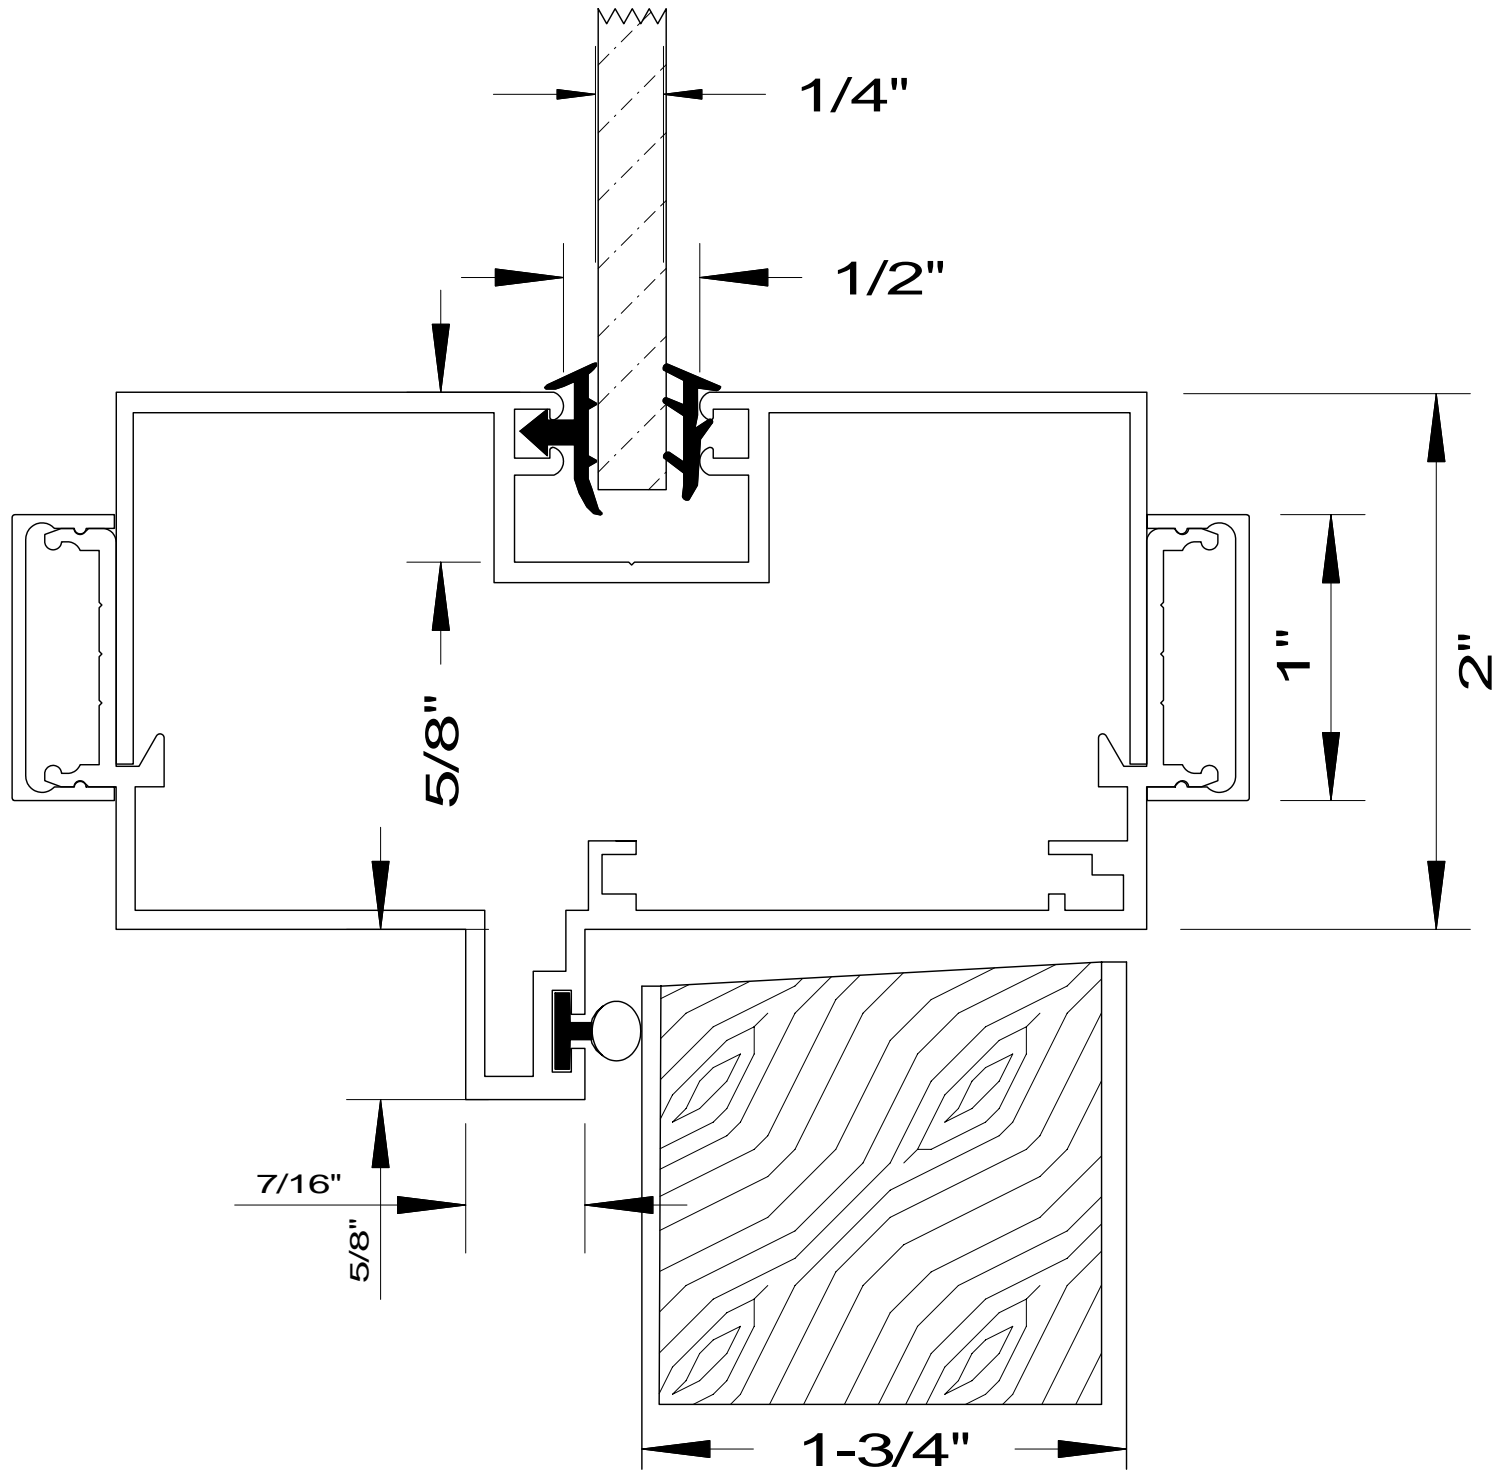

DETAIL#	DESCRIPTION	AVAILABLE WALL THICKNESSES
1	DOOR FRAME	3" up to 10-1/2"
1A	DOOR FRAME w/APPLIED GLASS STOP	3" up to 10-1/2"
2	CASED OPEN	3-3/4" & 4-7/8"
2A	CUSTOM CASED OPEN	SEE DETAIL
3	GLAZING HEAD/JAMB	3-1/2", 3-3/4" 4-7/8", 5-1/4"
4	GLAZING SILL (w/REMOVABLE STOP)	3-1/2", 3-3/4" 4-7/8", 5-1/4"
5	GLAZING SILL w/FLOOR CHANNEL	3-3/4" & 4-7/8" *custom size channels available*
6	VERTICAL GLAZING MULLION	3-1/2", 3-3/4" 4-7/8", 5-1/4"
7	HORIZONTAL GLAZING MULLION	3-1/2", 3-3/4" 4-7/8", 5-1/4"
8	DOOR to SIDELITE MULLION	3-1/2", 3-3/4" 4-7/8", 5-1/4"
9	TRANSOM BAR (DOOR FRAME)	3-3/4" & 4-7/8"
10	TRANSOM BAR (CASED OPEN)	3-3/4" & 4-7/8"
11	END CAP	3-3/4" & 4-7/8" *custom sizes available*

**3-SIDED DOOR FRAME
(or *CASED OPEN*)**

BORROWED LITE

**FULL HEIGHT BORROWED LITE
(shown with mullions)**

1. DOOR FRAME
2. CASED OPEN
3. GLAZING HEAD/JAMB
4. GLAZING SILL
5. GLAZING SILL w/FLOOR CHANNEL
6. VERTICAL MULLION
7. HORIZONTAL MULLION
8. DOOR to SIDELITE MULLION
9. TRANSOM BAR (DOOR HEADER)
10. TRANSOM BAR (CASED OPEN HEADER)

**DOOR FRAME
w/GLASS TRANSOM**

**DOOR FRAME w/ATTACHED SIDELITE
(shown Full Height / no mullions)**

AA
Alpha Aluminum
Products

CUSTOM SIZE
CASED OPEN
with Standard 1" Trim

**** PARTS SHIPPED LOOSE
FOR FIELD ASSEMBLY ****

AA
Alpha Aluminum
Products

Glazing Sill Detail
with Sill Channel

AA
Alpha Aluminum
Products

End Cap Detail
with Standard 1" Trim