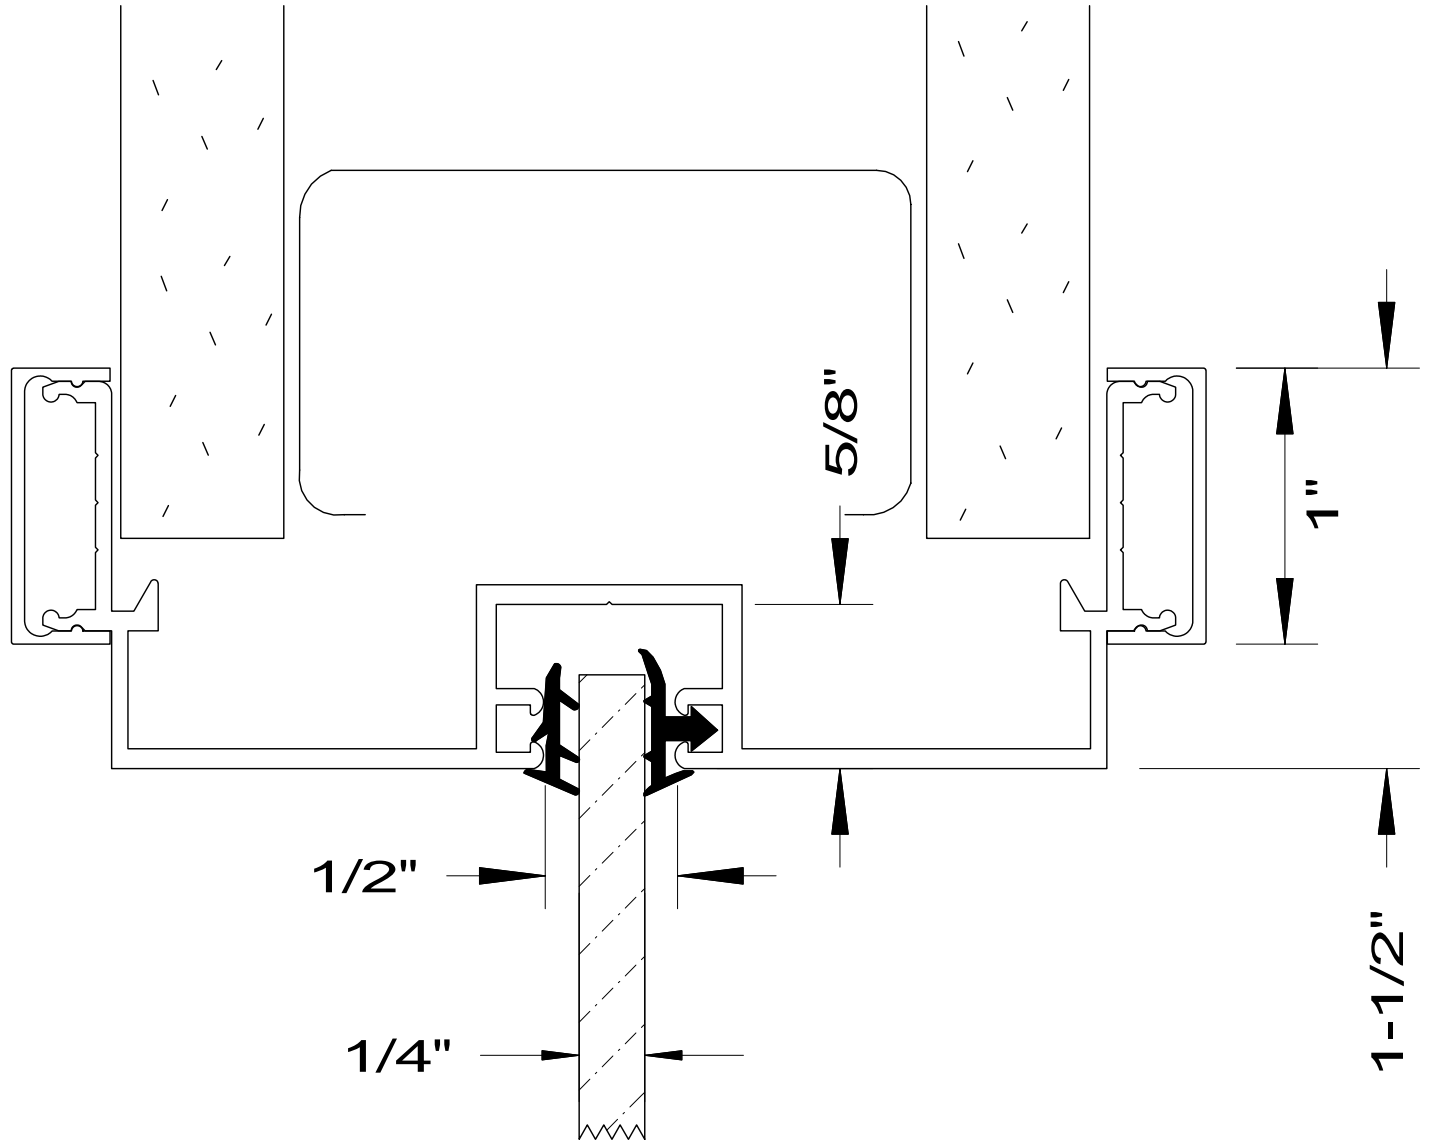

DETAIL#	DESCRIPTION	AVAILABLE WALL THICKNESSES
1	DOOR FRAME	3" up to 10-1/2"
1A	DOOR FRAME w/APPLIED GLASS STOP	3" up to 10-1/2"
2	CASED OPEN	3-3/4" & 4-7/8"
2A	CUSTOM CASED OPEN	SEE DETAIL
3	GLAZING HEAD/JAMB	3-1/2", 3-3/4" 4-7/8", 5-1/4"
4	GLAZING SILL (w/REMOVABLE STOP)	3-1/2", 3-3/4" 4-7/8", 5-1/4"
5	GLAZING SILL w/FLOOR CHANNEL	3-3/4" & 4-7/8" *custom size channels available*
6	VERTICAL GLAZING MULLION	3-1/2", 3-3/4" 4-7/8", 5-1/4"
7	HORIZONTAL GLAZING MULLION	3-1/2", 3-3/4" 4-7/8", 5-1/4"
8	DOOR to SIDELITE MULLION	3-1/2", 3-3/4" 4-7/8", 5-1/4"
9	TRANSOM BAR (DOOR FRAME)	3-3/4" & 4-7/8"
10	TRANSOM BAR (CASED OPEN)	3-3/4" & 4-7/8"
11	END CAP	3-3/4" & 4-7/8" *custom sizes available*

**3-SIDED DOOR FRAME
(or *CASED OPEN*)**

BORROWED LITE

**FULL HEIGHT BORROWED LITE
(shown with mullions)**

1. DOOR FRAME
2. CASED OPEN
3. GLAZING HEAD/JAMB
4. GLAZING SILL
5. GLAZING SILL w/FLOOR CHANNEL
6. VERTICAL MULLION
7. HORIZONTAL MULLION
8. DOOR to SIDELITE MULLION
9. TRANSOM BAR (DOOR HEADER)
10. TRANSOM BAR (CASED OPEN HEADER)

**DOOR FRAME
w/GLASS TRANSOM**

**DOOR FRAME w/ATTACHED SIDELITE
(shown Full Height / no mullions)**

AA
Alpha Aluminum
Products

CUSTOM SIZE
CASED OPEN
with Standard 1" Trim

**** PARTS SHIPPED LOOSE
FOR FIELD ASSEMBLY ****

AA
Alpha Aluminum
Products

Glazing Sill Detail
with Sill Channel

AA
Alpha Aluminum
Products

End Cap Detail
with Standard 1" Trim