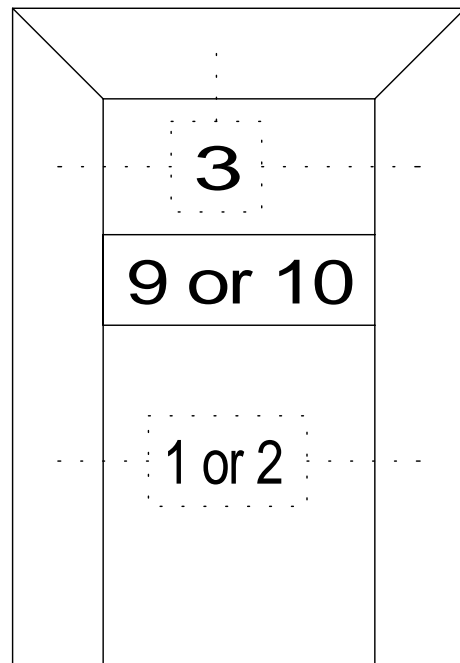

DETAIL#	DESCRIPTION	AVAILABLE WALL THICKNESSES
1	DOOR FRAME	3" up to 10-1/2"
1A	DOOR FRAME w/APPLIED GLASS STOP	3" up to 10-1/2"
2	CASED OPEN	3-3/4" & 4-7/8"
2A	CUSTOM CASED OPEN	SEE DETAIL
3	GLAZING HEAD/JAMB	3-1/2", 3-3/4" 4-7/8", 5-1/4"
4	GLAZING SILL (w/REMOVABLE STOP)	3-1/2", 3-3/4" 4-7/8", 5-1/4"
5	GLAZING SILL w/FLOOR CHANNEL	3-3/4" & 4-7/8" *custom size channels available*
6	VERTICAL GLAZING MULLION	3-1/2", 3-3/4" 4-7/8", 5-1/4"
7	HORIZONTAL GLAZING MULLION	3-1/2", 3-3/4" 4-7/8", 5-1/4"
8	DOOR to SIDELITE MULLION	3-1/2", 3-3/4" 4-7/8", 5-1/4"
9	TRANSOM BAR (DOOR FRAME)	3-3/4" & 4-7/8"
10	TRANSOM BAR (CASED OPEN)	3-3/4" & 4-7/8"
11	END CAP	3-3/4" & 4-7/8" *custom sizes available*

**3-SIDED DOOR FRAME
(or *CASED OPEN*)**

BORROWED LITE

**FULL HEIGHT BORROWED LITE
(shown with mullions)**

1. DOOR FRAME
2. CASED OPEN
3. GLAZING HEAD/JAMB
4. GLAZING SILL
5. GLAZING SILL w/FLOOR CHANNEL
6. VERTICAL MULLION
7. HORIZONTAL MULLION
8. DOOR to SIDELITE MULLION
9. TRANSOM BAR (DOOR HEADER)
10. TRANSOM BAR (CASED OPEN HEADER)

**DOOR FRAME
w/GLASS TRANSOM**

**DOOR FRAME w/ATTACHED SIDELITE
(shown Full Height / no mullions)**

AA
Alpha Aluminum
Products

CUSTOM SIZE
CASED OPEN
with Standard 1" Trim

**** PARTS SHIPPED LOOSE
FOR FIELD ASSEMBLY ****