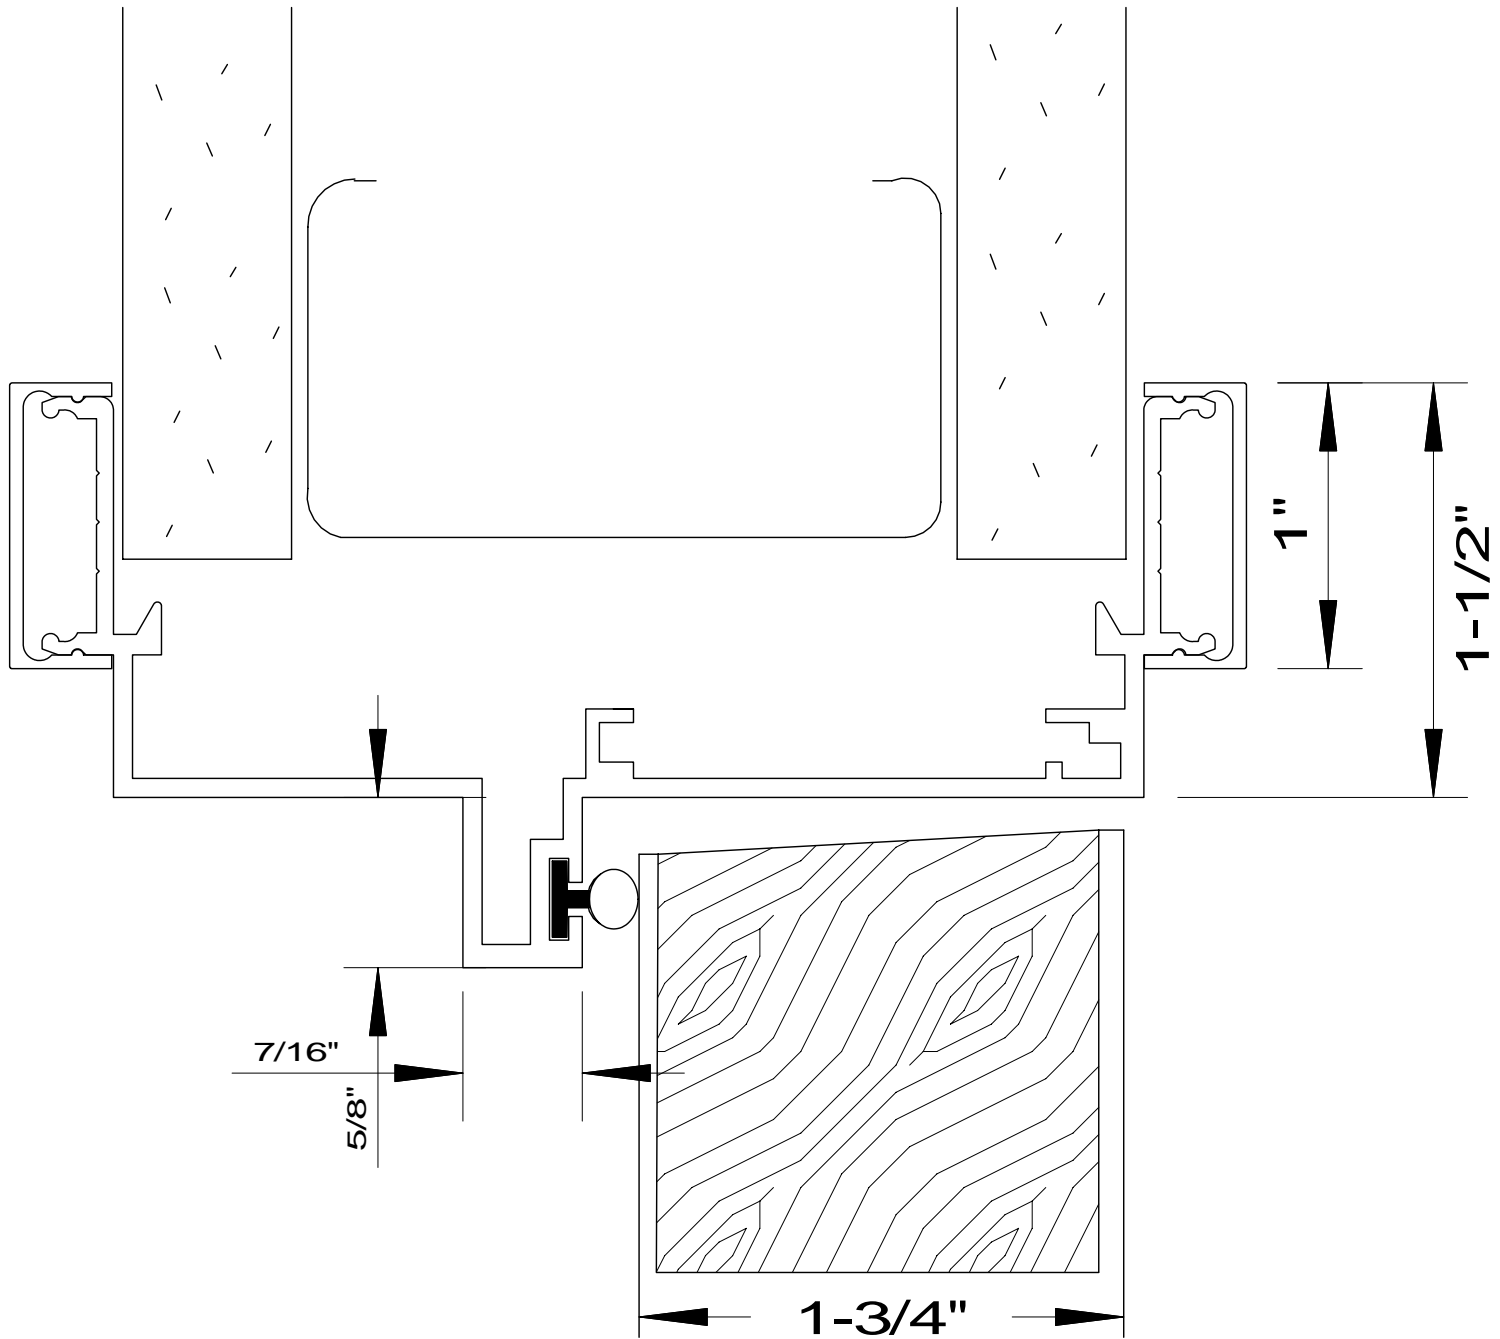

DETAIL#	DESCRIPTION	AVAILABLE WALL THICKNESSES
1	DOOR FRAME	3" up to 10-1/2"
1A	DOOR FRAME w/APPLIED GLASS STOP	3" up to 10-1/2"
2	CASED OPEN	3-3/4" & 4-7/8"
2A	CUSTOM CASED OPEN	SEE DETAIL
3	GLAZING HEAD/JAMB	3-1/2", 3-3/4" 4-7/8", 5-1/4"
4	GLAZING SILL (w/REMOVABLE STOP)	3-1/2", 3-3/4" 4-7/8", 5-1/4"
5	GLAZING SILL w/FLOOR CHANNEL	3-3/4" & 4-7/8" *custom size channels available*
6	VERTICAL GLAZING MULLION	3-1/2", 3-3/4" 4-7/8", 5-1/4"
7	HORIZONTAL GLAZING MULLION	3-1/2", 3-3/4" 4-7/8", 5-1/4"
8	DOOR to SIDELITE MULLION	3-1/2", 3-3/4" 4-7/8", 5-1/4"
9	TRANSOM BAR (DOOR FRAME)	3-3/4" & 4-7/8"
10	TRANSOM BAR (CASED OPEN)	3-3/4" & 4-7/8"
11	END CAP	3-3/4" & 4-7/8" *custom sizes available*

**3-SIDED DOOR FRAME
(or *CASED OPEN*)**

BORROWED LITE

**FULL HEIGHT BORROWED LITE
(shown with mullions)**

1. DOOR FRAME
2. CASED OPEN
3. GLAZING HEAD/JAMB
4. GLAZING SILL
5. GLAZING SILL w/FLOOR CHANNEL
6. VERTICAL MULLION
7. HORIZONTAL MULLION
8. DOOR to SIDELITE MULLION
9. TRANSOM BAR (DOOR HEADER)
10. TRANSOM BAR (CASED OPEN HEADER)

**DOOR FRAME
w/GLASS TRANSOM**

**DOOR FRAME w/ATTACHED SIDELITE
(shown Full Height / no mullions)**

AA
Alpha Aluminum
Products

CUSTOM SIZE
CASED OPEN
with Standard 1" Trim

**** PARTS SHIPPED LOOSE
FOR FIELD ASSEMBLY ****