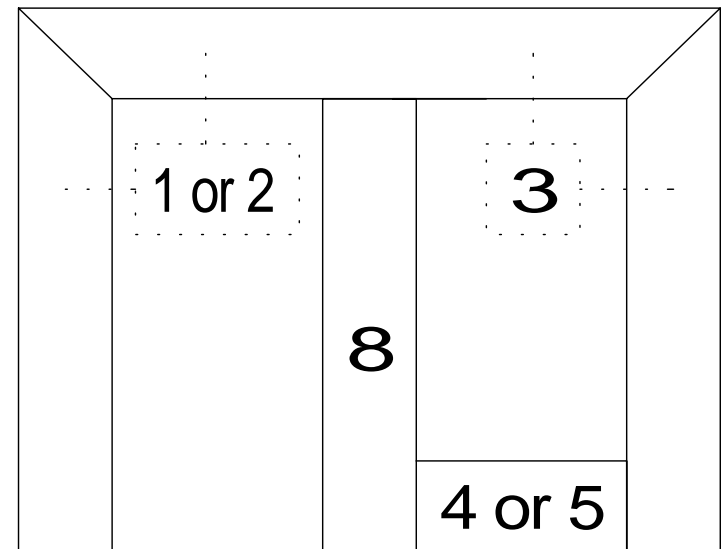

DETAIL#	DESCRIPTION	AVAILABLE WALL THICKNESSES
1	DOOR FRAME	3" up to 10-1/2"
1A	DOOR FRAME w/APPLIED GLASS STOP	3" up to 10-1/2"
2	CASED OPEN	3-3/4" & 4-7/8"
2A	CUSTOM CASED OPEN	SEE DETAIL
3	GLAZING HEAD/JAMB	3-1/2", 3-3/4" 4-7/8", 5-1/4"
4	GLAZING SILL (w/REMOVABLE STOP)	3-1/2", 3-3/4" 4-7/8", 5-1/4"
5	GLAZING SILL w/FLOOR CHANNEL	3-3/4" & 4-7/8" *custom size channels available*
6	VERTICAL GLAZING MULLION	3-1/2", 3-3/4" 4-7/8", 5-1/4"
7	HORIZONTAL GLAZING MULLION	3-1/2", 3-3/4" 4-7/8", 5-1/4"
8	DOOR to SIDELITE MULLION	3-1/2", 3-3/4" 4-7/8", 5-1/4"
9	TRANSOM BAR (DOOR FRAME)	3-3/4" & 4-7/8"
10	TRANSOM BAR (CASED OPEN)	3-3/4" & 4-7/8"
11	END CAP	3-3/4" & 4-7/8" *custom sizes available*

**3-SIDED DOOR FRAME
(or *CASED OPEN*)**

BORROWED LITE

**FULL HEIGHT BORROWED LITE
(shown with mullions)**

1. DOOR FRAME
2. CASED OPEN
3. GLAZING HEAD/JAMB
4. GLAZING SILL
5. GLAZING SILL w/FLOOR CHANNEL
6. VERTICAL MULLION
7. HORIZONTAL MULLION
8. DOOR to SIDELITE MULLION
9. TRANSOM BAR (DOOR HEADER)
10. TRANSOM BAR (CASED OPEN HEADER)

**DOOR FRAME
w/GLASS TRANSOM**

**DOOR FRAME w/ATTACHED SIDELITE
(shown Full Height / no mullions)**

AA
Alpha Aluminum
Products

CUSTOM SIZE
CASED OPEN
with Standard 1" Trim

**** PARTS SHIPPED LOOSE
FOR FIELD ASSEMBLY ****