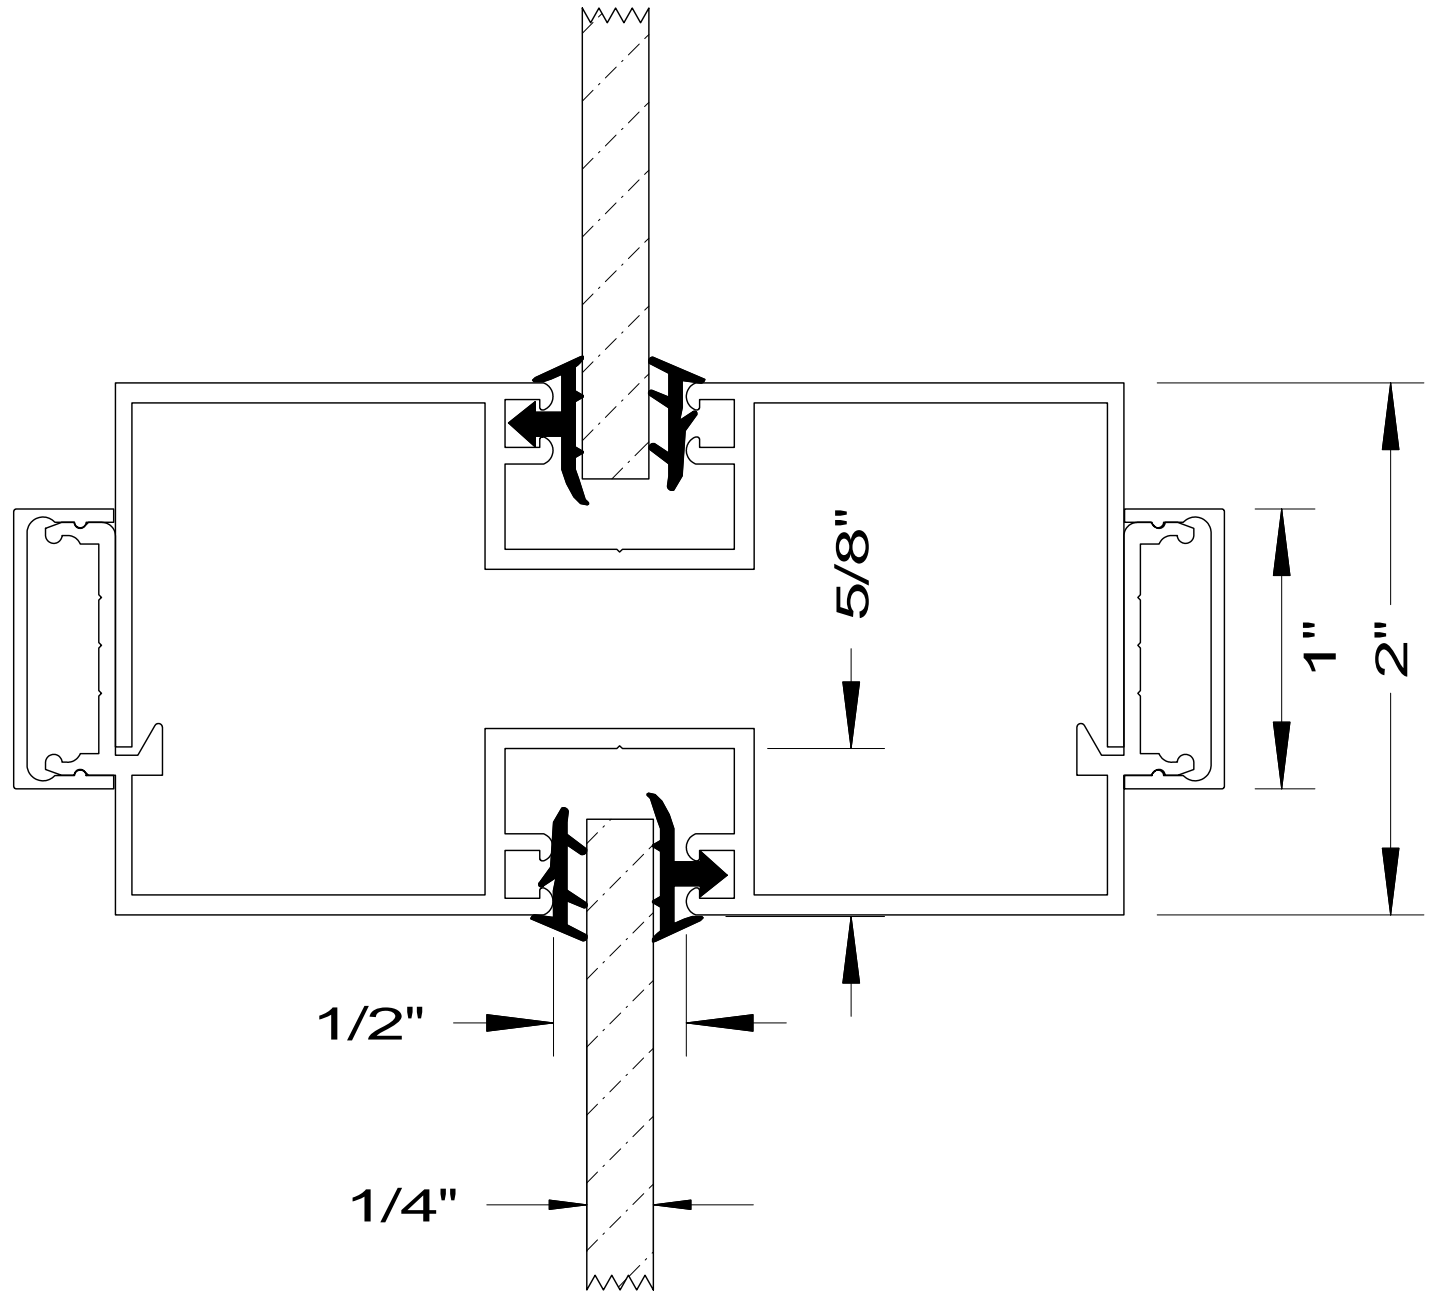

DETAIL#	DESCRIPTION	AVAILABLE WALL THICKNESSES
1	DOOR FRAME	3" up to 10-1/2"
1A	DOOR FRAME w/APPLIED GLASS STOP	3" up to 10-1/2"
2	CASED OPEN	3-3/4" & 4-7/8"
2A	CUSTOM CASED OPEN	SEE DETAIL
3	GLAZING HEAD/JAMB	3-1/2", 3-3/4" 4-7/8", 5-1/4"
4	GLAZING SILL (w/REMOVABLE STOP)	3-1/2", 3-3/4" 4-7/8", 5-1/4"
5	GLAZING SILL w/FLOOR CHANNEL	3-3/4" & 4-7/8" *custom size channels available*
6	VERTICAL GLAZING MULLION	3-1/2", 3-3/4" 4-7/8", 5-1/4"
7	HORIZONTAL GLAZING MULLION	3-1/2", 3-3/4" 4-7/8", 5-1/4"
8	DOOR to SIDELITE MULLION	3-1/2", 3-3/4" 4-7/8", 5-1/4"
9	TRANSOM BAR (DOOR FRAME)	3-3/4" & 4-7/8"
10	TRANSOM BAR (CASED OPEN)	3-3/4" & 4-7/8"
11	END CAP	3-3/4" & 4-7/8" *custom sizes available*

**3-SIDED DOOR FRAME
(or *CASED OPEN*)**

BORROWED LITE

**FULL HEIGHT BORROWED LITE
(shown with mullions)**

1. DOOR FRAME
2. CASED OPEN
3. GLAZING HEAD/JAMB
4. GLAZING SILL
5. GLAZING SILL w/FLOOR CHANNEL
6. VERTICAL MULLION
7. HORIZONTAL MULLION
8. DOOR to SIDELITE MULLION
9. TRANSOM BAR (DOOR HEADER)
10. TRANSOM BAR (CASED OPEN HEADER)

**DOOR FRAME
w/GLASS TRANSOM**

**DOOR FRAME w/ATTACHED SIDELITE
(shown Full Height / no mullions)**

AA
Alpha Aluminum
Products

CUSTOM SIZE
CASED OPEN
with Standard 1" Trim

**** PARTS SHIPPED LOOSE
FOR FIELD ASSEMBLY ****

AA
Alpha Aluminum
Products

Glazing Sill Detail
with Sill Channel

AA
Alpha Aluminum
Products

End Cap Detail
with Standard 1" Trim