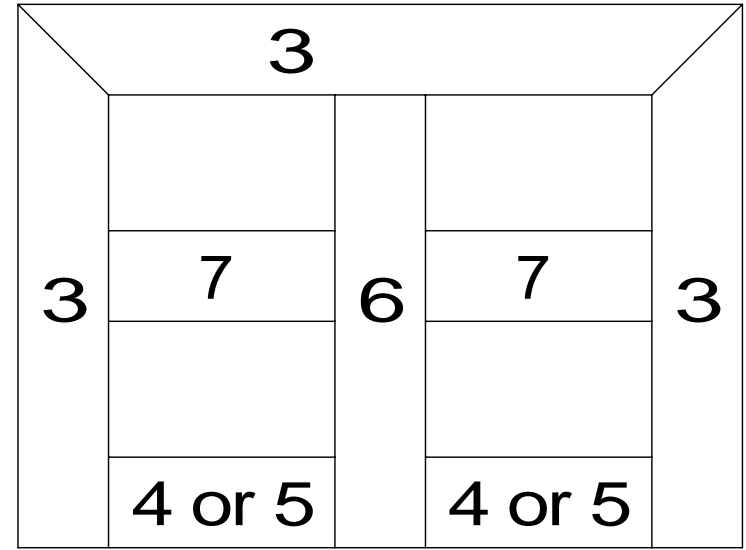

DETAIL#	DESCRIPTION	AVAILABLE WALL THICKNESSES
1	DOOR FRAME	3" up to 10-1/2"
1A	DOOR FRAME w/APPLIED GLASS STOP	3" up to 10-1/2"
2	CASED OPEN	3-3/4" & 4-7/8"
2A	CUSTOM CASED OPEN	SEE DETAIL
3	GLAZING HEAD/JAMB	3-1/2", 3-3/4" 4-7/8", 5-1/4"
4	GLAZING SILL (w/REMOVABLE STOP)	3-1/2", 3-3/4" 4-7/8", 5-1/4"
5	GLAZING SILL w/FLOOR CHANNEL	3-3/4" & 4-7/8" *custom size channels available*
6	VERTICAL GLAZING MULLION	3-1/2", 3-3/4" 4-7/8", 5-1/4"
7	HORIZONTAL GLAZING MULLION	3-1/2", 3-3/4" 4-7/8", 5-1/4"
8	DOOR to SIDELITE MULLION	3-1/2", 3-3/4" 4-7/8", 5-1/4"
9	TRANSOM BAR (DOOR FRAME)	3-3/4" & 4-7/8"
10	TRANSOM BAR (CASED OPEN)	3-3/4" & 4-7/8"
11	END CAP	3-3/4" & 4-7/8" *custom sizes available*

**3-SIDED DOOR FRAME
(or *CASED OPEN*)**

BORROWED LITE

**FULL HEIGHT BORROWED LITE
(shown with mullions)**

1. DOOR FRAME
2. CASED OPEN
3. GLAZING HEAD/JAMB
4. GLAZING SILL
5. GLAZING SILL w/FLOOR CHANNEL
6. VERTICAL MULLION
7. HORIZONTAL MULLION
8. DOOR to SIDELITE MULLION
9. TRANSOM BAR (DOOR HEADER)
10. TRANSOM BAR (CASED OPEN HEADER)

**DOOR FRAME
w/GLASS TRANSOM**

**DOOR FRAME w/ATTACHED SIDELITE
(shown Full Height / no mullions)**

AA
Alpha Aluminum
Products

CUSTOM SIZE
CASED OPEN
with Standard 1" Trim

**** PARTS SHIPPED LOOSE
FOR FIELD ASSEMBLY ****