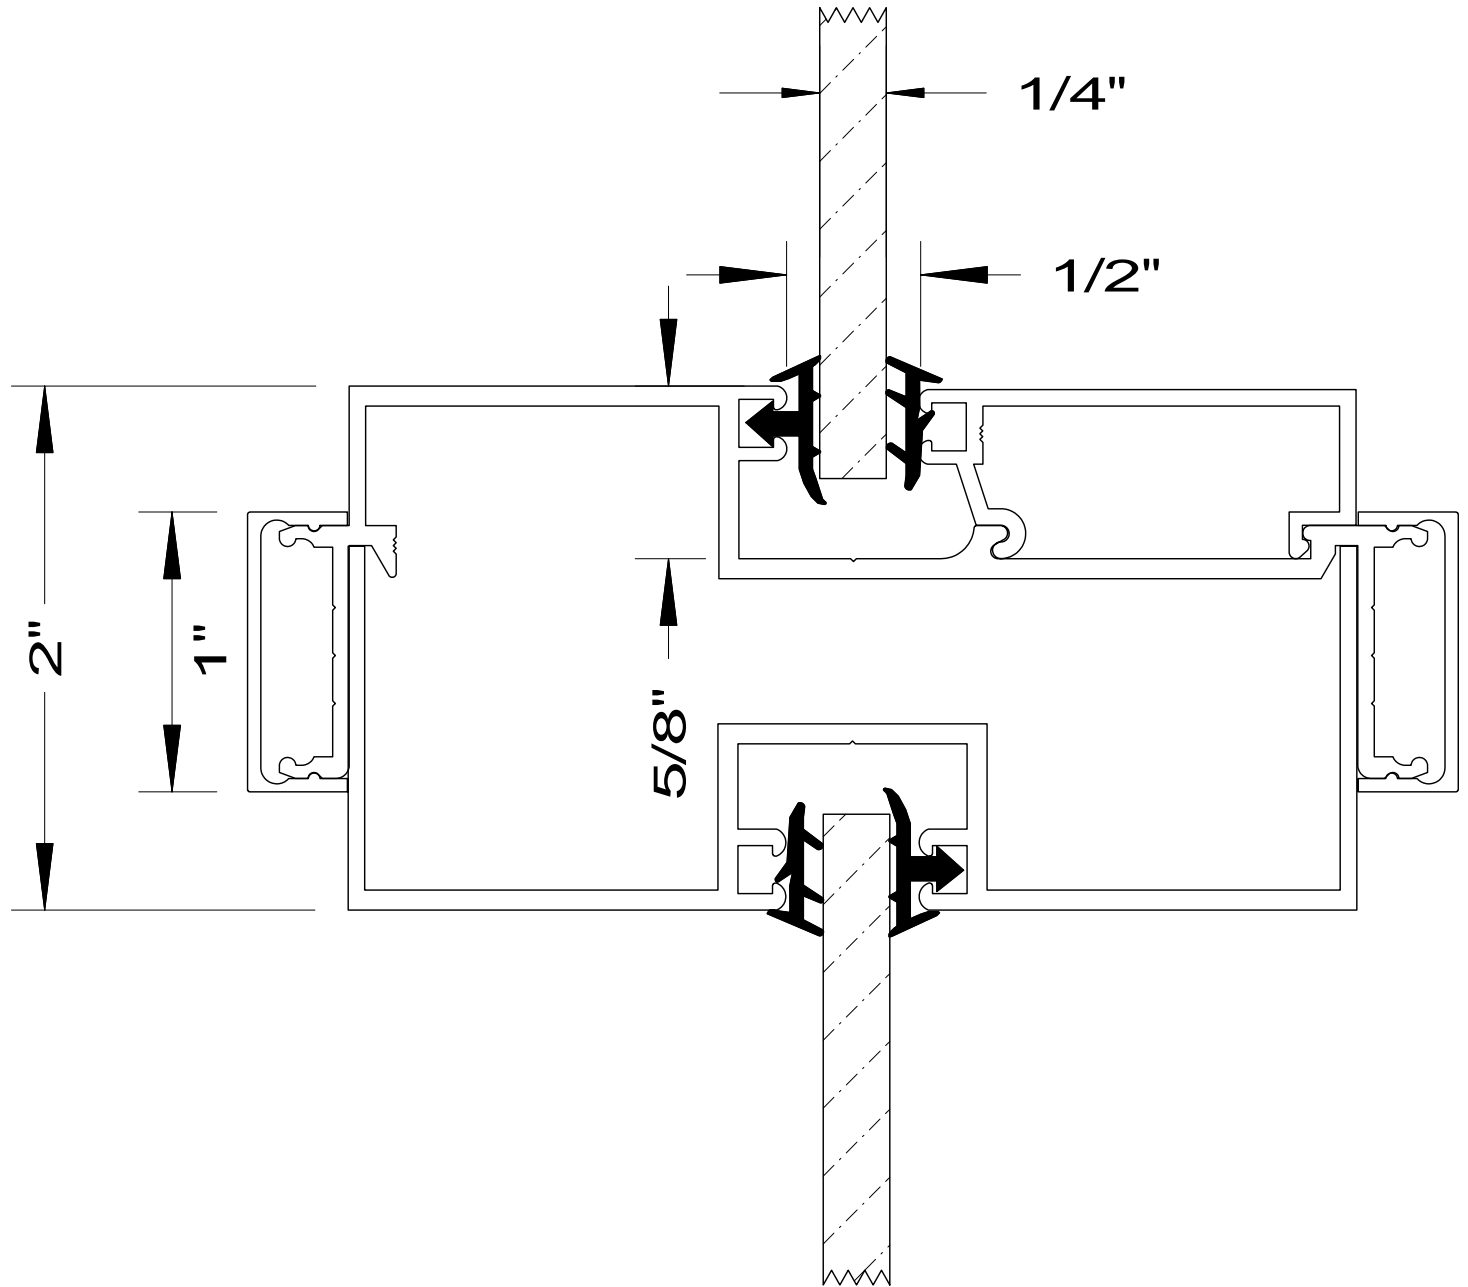

DETAIL#	DESCRIPTION	AVAILABLE WALL THICKNESSES
1	DOOR FRAME	3" up to 10-1/2"
1A	DOOR FRAME w/APPLIED GLASS STOP	3" up to 10-1/2"
2	CASED OPEN	3-3/4" & 4-7/8"
2A	CUSTOM CASED OPEN	SEE DETAIL
3	GLAZING HEAD/JAMB	3-1/2", 3-3/4" 4-7/8", 5-1/4"
4	GLAZING SILL (w/REMOVABLE STOP)	3-1/2", 3-3/4" 4-7/8", 5-1/4"
5	GLAZING SILL w/FLOOR CHANNEL	3-3/4" & 4-7/8" *custom size channels available*
6	VERTICAL GLAZING MULLION	3-1/2", 3-3/4" 4-7/8", 5-1/4"
7	HORIZONTAL GLAZING MULLION	3-1/2", 3-3/4" 4-7/8", 5-1/4"
8	DOOR to SIDELITE MULLION	3-1/2", 3-3/4" 4-7/8", 5-1/4"
9	TRANSOM BAR (DOOR FRAME)	3-3/4" & 4-7/8"
10	TRANSOM BAR (CASED OPEN)	3-3/4" & 4-7/8"
11	END CAP	3-3/4" & 4-7/8" *custom sizes available*

**3-SIDED DOOR FRAME
(or *CASED OPEN*)**

BORROWED LITE

**FULL HEIGHT BORROWED LITE
(shown with mullions)**

1. DOOR FRAME
2. CASED OPEN
3. GLAZING HEAD/JAMB
4. GLAZING SILL
5. GLAZING SILL w/FLOOR CHANNEL
6. VERTICAL MULLION
7. HORIZONTAL MULLION
8. DOOR to SIDELITE MULLION
9. TRANSOM BAR (DOOR HEADER)
10. TRANSOM BAR (CASED OPEN HEADER)

**DOOR FRAME
w/GLASS TRANSOM**

**DOOR FRAME w/ATTACHED SIDELITE
(shown Full Height / no mullions)**

AA
Alpha Aluminum
Products

CUSTOM SIZE
CASED OPEN
with Standard 1" Trim

**** PARTS SHIPPED LOOSE
FOR FIELD ASSEMBLY ****

AA
Alpha Aluminum
Products

Glazing Sill Detail
with Sill Channel

AA
Alpha Aluminum
Products

End Cap Detail
with Standard 1" Trim