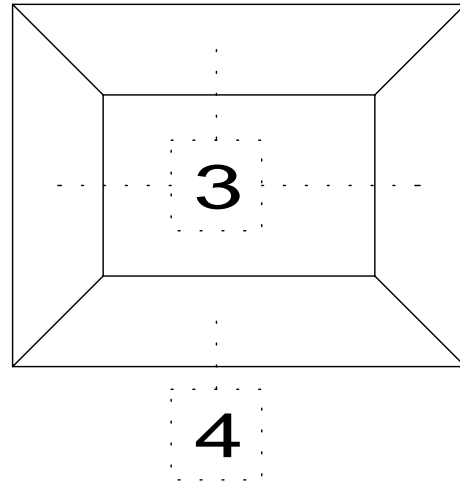

DETAIL#	DESCRIPTION	AVAILABLE WALL THICKNESSES
1	DOOR FRAME	3" up to 10-1/2"
1A	DOOR FRAME w/APPLIED GLASS STOP	3" up to 10-1/2"
2	CASED OPEN	3-3/4" & 4-7/8"
2A	CUSTOM CASED OPEN	SEE DETAIL
3	GLAZING HEAD/JAMB	3-1/2", 3-3/4" 4-7/8", 5-1/4"
4	GLAZING SILL (w/REMOVABLE STOP)	3-1/2", 3-3/4" 4-7/8", 5-1/4"
5	GLAZING SILL w/FLOOR CHANNEL	3-3/4" & 4-7/8" *custom size channels available*
6	VERTICAL GLAZING MULLION	3-1/2", 3-3/4" 4-7/8", 5-1/4"
7	HORIZONTAL GLAZING MULLION	3-1/2", 3-3/4" 4-7/8", 5-1/4"
8	DOOR to SIDELITE MULLION	3-1/2", 3-3/4" 4-7/8", 5-1/4"
9	TRANSOM BAR (DOOR FRAME)	3-3/4" & 4-7/8"
10	TRANSOM BAR (CASED OPEN)	3-3/4" & 4-7/8"
11	END CAP	3-3/4" & 4-7/8" *custom sizes available*

**3-SIDED DOOR FRAME
(or *CASED OPEN*)**

BORROWED LITE

**FULL HEIGHT BORROWED LITE
(shown with mullions)**

1. DOOR FRAME
2. CASED OPEN
3. GLAZING HEAD/JAMB
4. GLAZING SILL
5. GLAZING SILL w/FLOOR CHANNEL
6. VERTICAL MULLION
7. HORIZONTAL MULLION
8. DOOR to SIDELITE MULLION
9. TRANSOM BAR (DOOR HEADER)
10. TRANSOM BAR (CASED OPEN HEADER)

**DOOR FRAME
w/GLASS TRANSOM**

**DOOR FRAME w/ATTACHED SIDELITE
(shown Full Height / no mullions)**

AA
Alpha Aluminum
Products

CUSTOM SIZE
CASED OPEN
with Standard 1" Trim

**** PARTS SHIPPED LOOSE
FOR FIELD ASSEMBLY ****