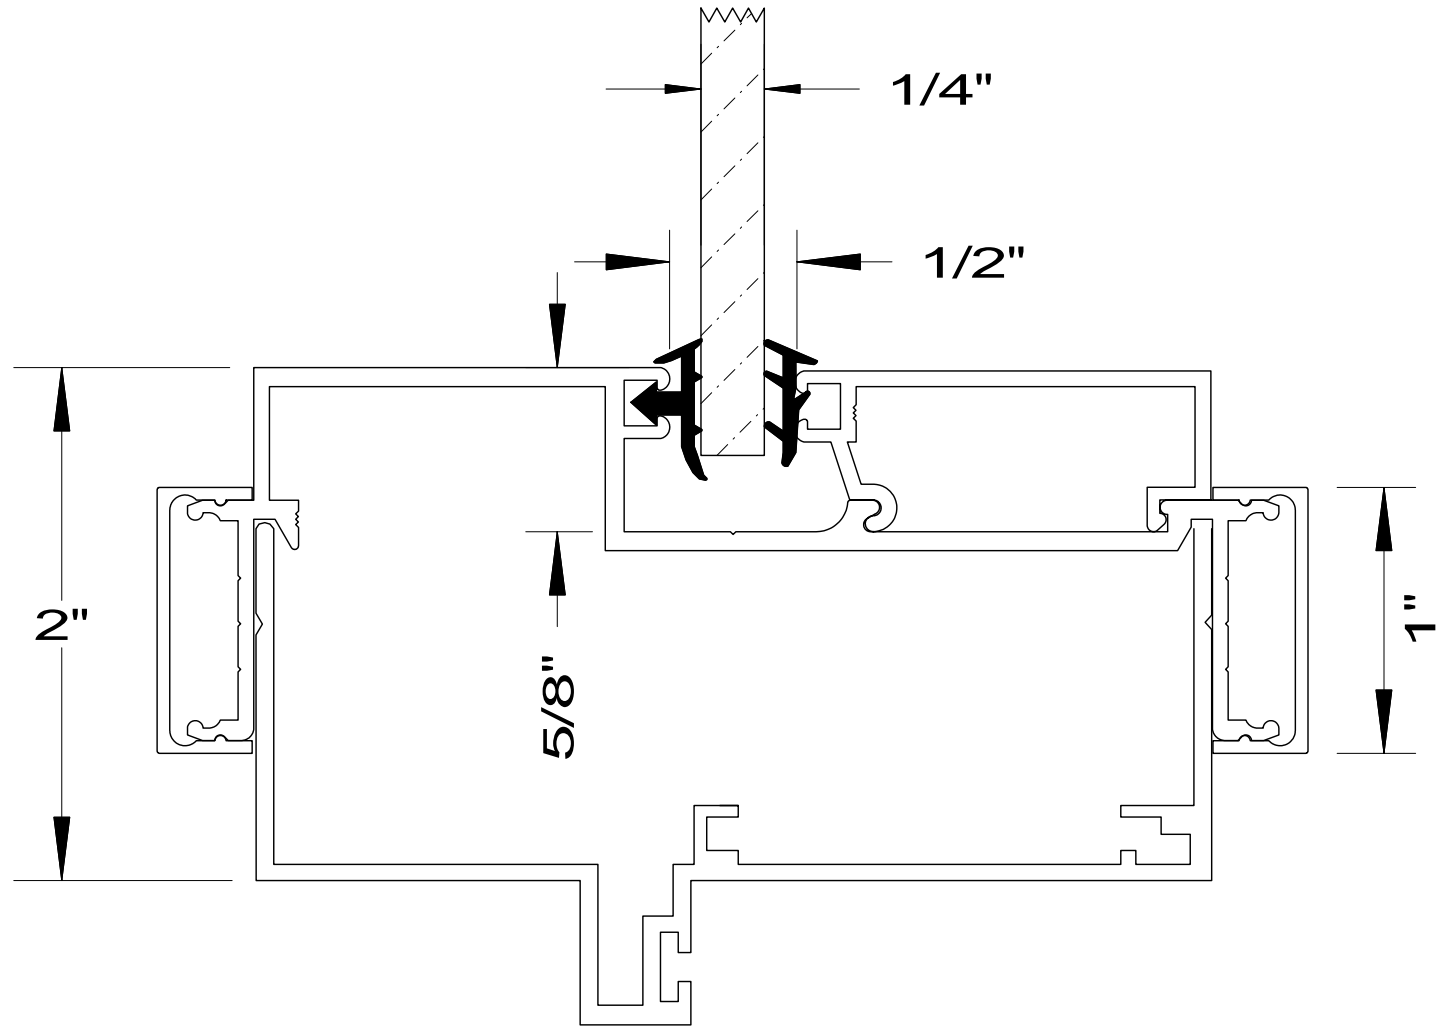

DETAIL#	DESCRIPTION	AVAILABLE WALL THICKNESSES
1	DOOR FRAME	3" up to 10-1/2"
1A	DOOR FRAME w/APPLIED GLASS STOP	3" up to 10-1/2"
2	CASED OPEN	3-3/4" & 4-7/8"
2A	CUSTOM CASED OPEN	SEE DETAIL
3	GLAZING HEAD/JAMB	3-1/2", 3-3/4" 4-7/8", 5-1/4"
4	GLAZING SILL (w/REMOVABLE STOP)	3-1/2", 3-3/4" 4-7/8", 5-1/4"
5	GLAZING SILL w/FLOOR CHANNEL	3-3/4" & 4-7/8" *custom size channels available*
6	VERTICAL GLAZING MULLION	3-1/2", 3-3/4" 4-7/8", 5-1/4"
7	HORIZONTAL GLAZING MULLION	3-1/2", 3-3/4" 4-7/8", 5-1/4"
8	DOOR to SIDELITE MULLION	3-1/2", 3-3/4" 4-7/8", 5-1/4"
9	TRANSOM BAR (DOOR FRAME)	3-3/4" & 4-7/8"
10	TRANSOM BAR (CASED OPEN)	3-3/4" & 4-7/8"
11	END CAP	3-3/4" & 4-7/8" *custom sizes available*

**3-SIDED DOOR FRAME
(or *CASED OPEN*)**

BORROWED LITE

**FULL HEIGHT BORROWED LITE
(shown with mullions)**

1. DOOR FRAME
2. CASED OPEN
3. GLAZING HEAD/JAMB
4. GLAZING SILL
5. GLAZING SILL w/FLOOR CHANNEL
6. VERTICAL MULLION
7. HORIZONTAL MULLION
8. DOOR to SIDELITE MULLION
9. TRANSOM BAR (DOOR HEADER)
10. TRANSOM BAR (CASED OPEN HEADER)

**DOOR FRAME
w/GLASS TRANSOM**

**DOOR FRAME w/ATTACHED SIDELITE
(shown Full Height / no mullions)**

AA
Alpha Aluminum
Products

CUSTOM SIZE
CASED OPEN
with Standard 1" Trim

**** PARTS SHIPPED LOOSE
FOR FIELD ASSEMBLY ****

AA
Alpha Aluminum
Products

Glazing Sill Detail
with Sill Channel

AA
Alpha Aluminum
Products

End Cap Detail
with Standard 1" Trim