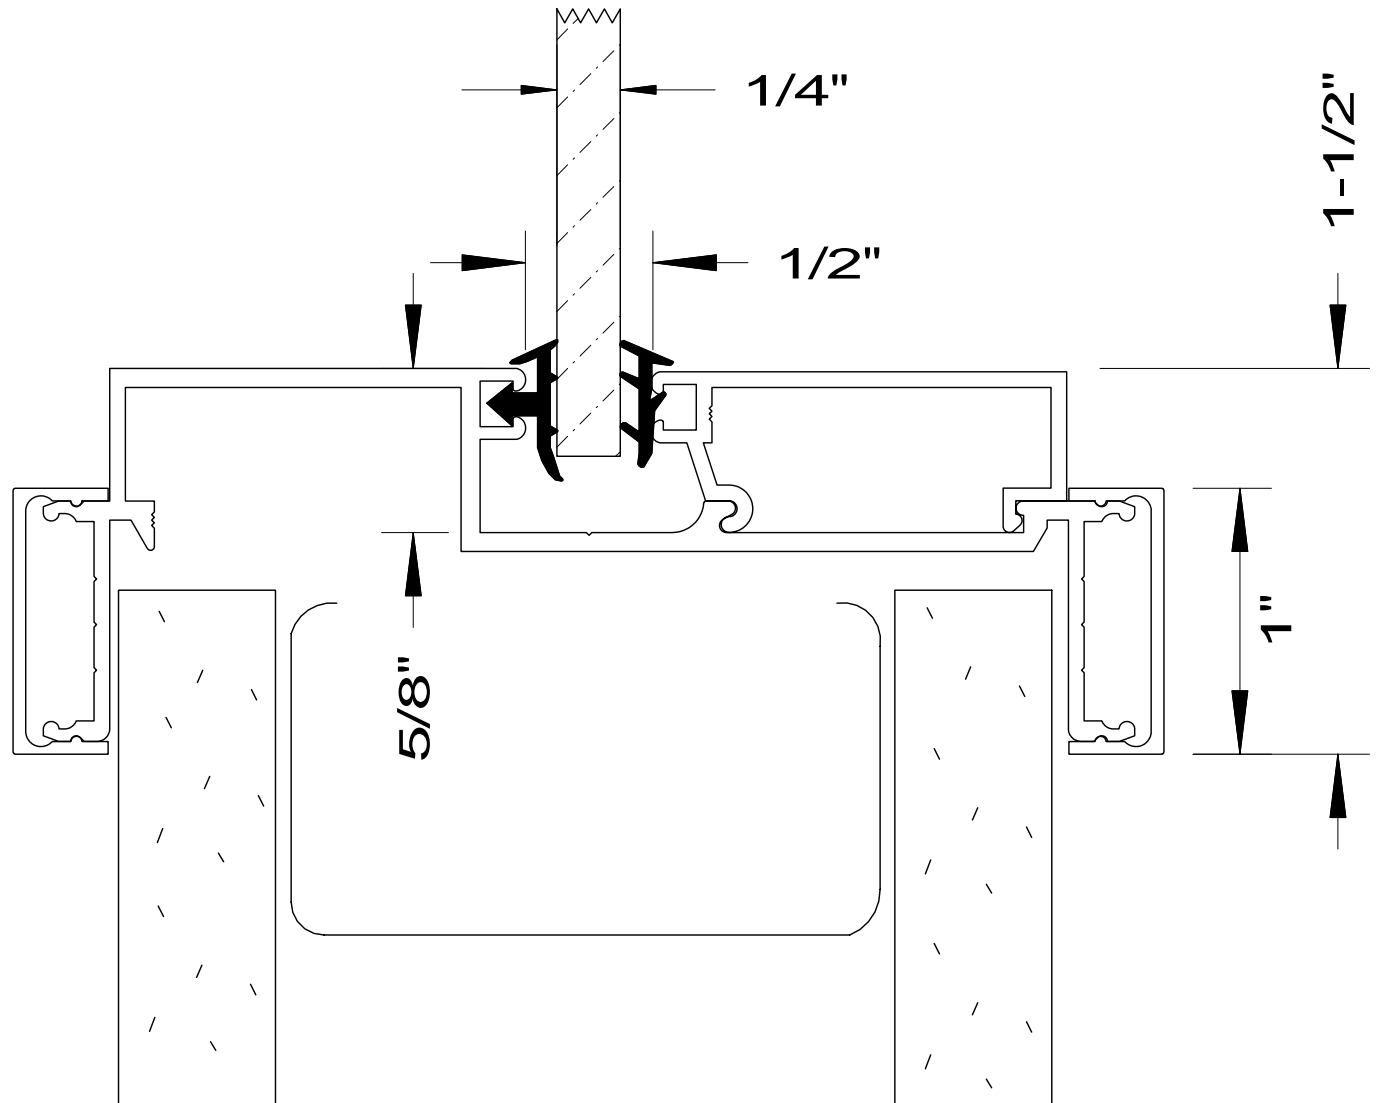

DETAIL#	DESCRIPTION	AVAILABLE WALL THICKNESSES
1	DOOR FRAME	3" up to 10-1/2"
1A	DOOR FRAME w/APPLIED GLASS STOP	3" up to 10-1/2"
2	CASED OPEN	3-3/4" & 4-7/8"
2A	CUSTOM CASED OPEN	SEE DETAIL
3	GLAZING HEAD/JAMB	3-1/2", 3-3/4" 4-7/8", 5-1/4"
4	GLAZING SILL (w/REMOVABLE STOP)	3-1/2", 3-3/4" 4-7/8", 5-1/4"
5	GLAZING SILL w/FLOOR CHANNEL	3-3/4" & 4-7/8" *custom size channels available*
6	VERTICAL GLAZING MULLION	3-1/2", 3-3/4" 4-7/8", 5-1/4"
7	HORIZONTAL GLAZING MULLION	3-1/2", 3-3/4" 4-7/8", 5-1/4"
8	DOOR to SIDELITE MULLION	3-1/2", 3-3/4" 4-7/8", 5-1/4"
9	TRANSOM BAR (DOOR FRAME)	3-3/4" & 4-7/8"
10	TRANSOM BAR (CASED OPEN)	3-3/4" & 4-7/8"
11	END CAP	3-3/4" & 4-7/8" *custom sizes available*

**3-SIDED DOOR FRAME
(or *CASED OPEN*)**

BORROWED LITE

**FULL HEIGHT BORROWED LITE
(shown with mullions)**

1. DOOR FRAME
2. CASED OPEN
3. GLAZING HEAD/JAMB
4. GLAZING SILL
5. GLAZING SILL w/FLOOR CHANNEL
6. VERTICAL MULLION
7. HORIZONTAL MULLION
8. DOOR to SIDELITE MULLION
9. TRANSOM BAR (DOOR HEADER)
10. TRANSOM BAR (CASED OPEN HEADER)

**DOOR FRAME
w/GLASS TRANSOM**

**DOOR FRAME w/ATTACHED SIDELITE
(shown Full Height / no mullions)**

AA
Alpha Aluminum
Products

CUSTOM SIZE
CASED OPEN
with Standard 1" Trim

**** PARTS SHIPPED LOOSE
FOR FIELD ASSEMBLY ****

AA
Alpha Aluminum
Products

Glazing Sill Detail
with Sill Channel

AA
Alpha Aluminum
Products

End Cap Detail
with Standard 1" Trim