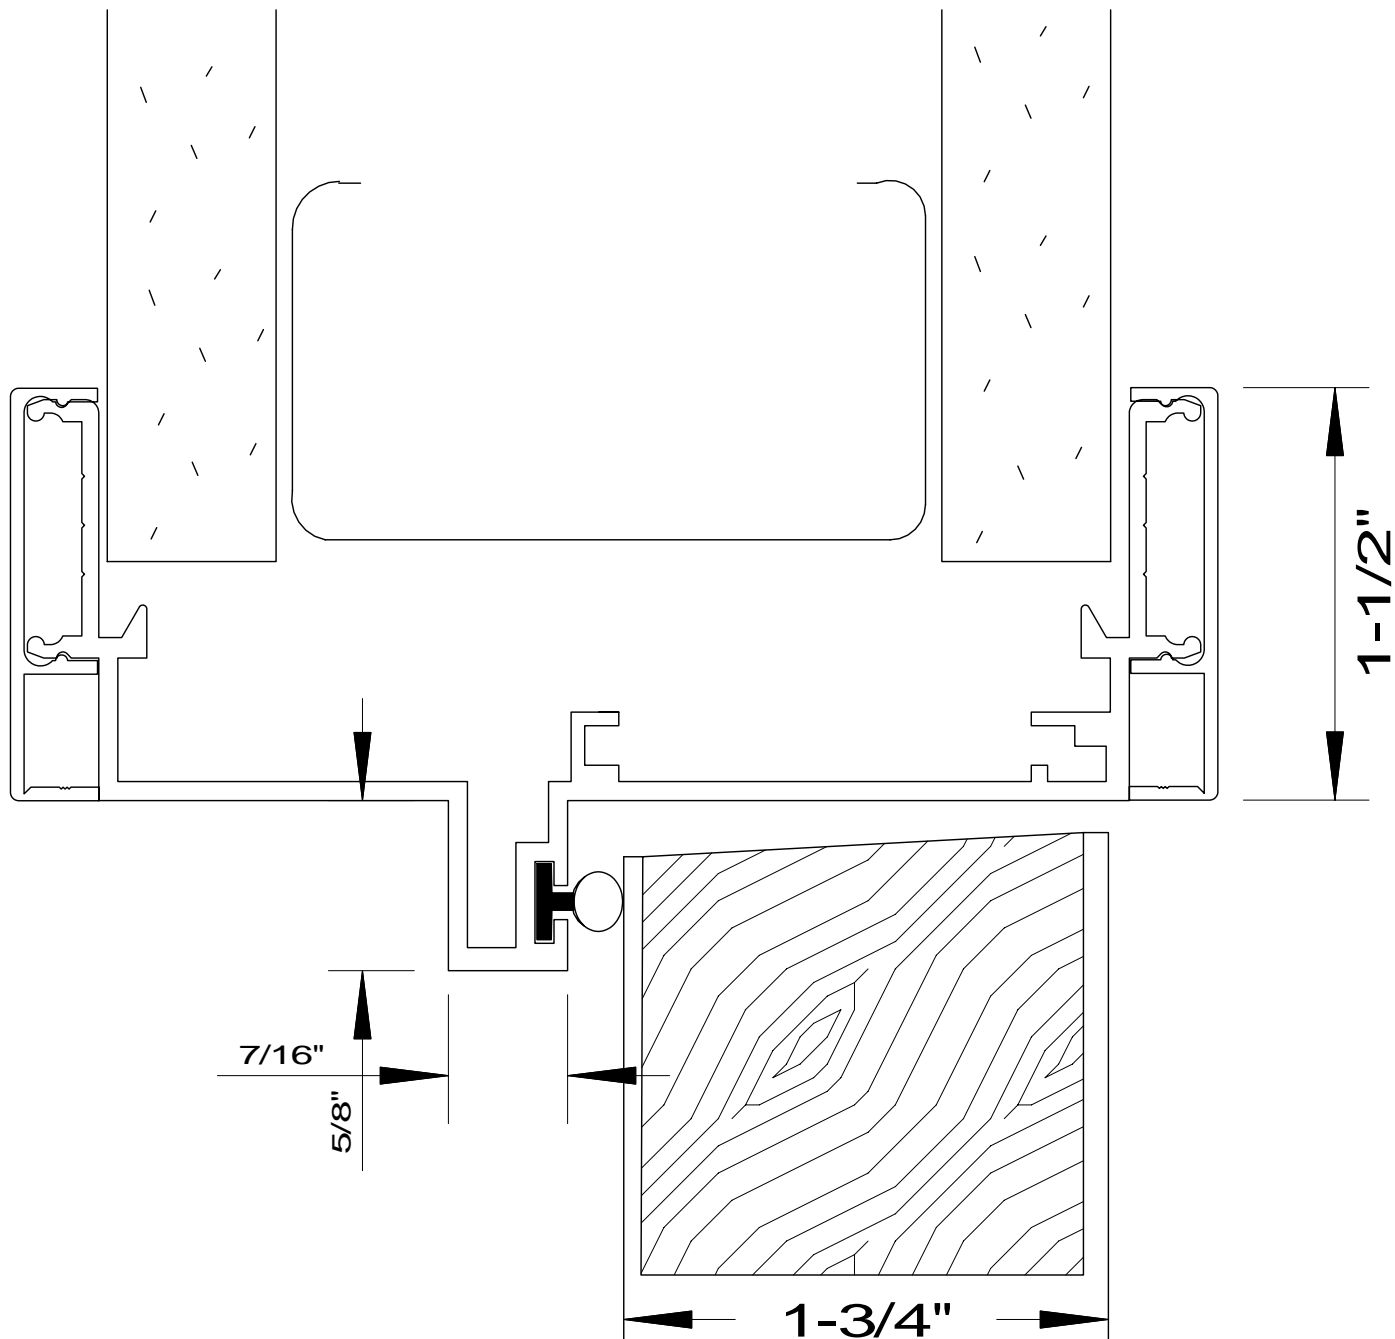

DETAIL#	DESCRIPTION	AVAILABLE WALL THICKNESSES
1	DOOR FRAME	3" up to 10-1/2"
1A	DOOR FRAME w/APPLIED GLASS STOP	3" up to 10-1/2"
2	CASED OPEN	3-3/4" & 4-7/8"
2A	CUSTOM CASED OPEN	SEE DETAIL
3	GLAZING HEAD/JAMB	3-1/2", 3-3/4" 4-7/8", 5-1/4"
4	GLAZING SILL (w/REMOVABLE STOP)	3-1/2", 3-3/4" 4-7/8", 5-1/4"
5	GLAZING SILL w/FLOOR CHANNEL	3-3/4" & 4-7/8" *custom size channels available*
6	VERTICAL GLAZING MULLION	3-1/2", 3-3/4" 4-7/8", 5-1/4"
7	HORIZONTAL GLAZING MULLION	3-1/2", 3-3/4" 4-7/8", 5-1/4"
8	DOOR to SIDELITE MULLION	3-1/2", 3-3/4" 4-7/8", 5-1/4"
9	TRANSOM BAR (DOOR FRAME)	3-3/4" & 4-7/8"
10	TRANSOM BAR (CASED OPEN)	3-3/4" & 4-7/8"
11	END CAP	3-3/4" & 4-7/8" *custom sizes available*

3-SIDED DOOR FRAME
(or CASED OPEN)

BORROWED LITE

FULL HEIGHT BORROWED LITE
(shown with mullions)

DOOR FRAME
w/GLASS TRANSOM

DOOR FRAME w/ATTACHED SIDELITE
(shown Full Height / no mullions)

1. DOOR FRAME
2. CASED OPEN
3. GLAZING HEAD/JAMB
4. GLAZING SILL
5. GLAZING SILL w/FLOOR CHANNEL
6. VERTICAL MULLION
7. HORIZONTAL MULLION
8. DOOR to SIDELITE MULLION
9. TRANSOM BAR (DOOR HEADER)
10. TRANSOM BAR (CASED OPEN HEADER)

AA
Alpha Aluminum
Products

Door Frame Detail
with 1-1/2" Flush Trim

4-7/8" & 3-3/4" THROAT ONLY

1-1/2"

AA
Alpha Aluminum
Products

CUSTOM SIZE
CASED OPEN
with 1-1/2" Flush Trim

**** PARTS SHIPPED LOOSE
FOR FIELD ASSEMBLY ****

1-19/32"
(O.D. w/CHANNEL)

AA
Alpha Aluminum
Products

End Cap Detail
with 1-1/2" Flush Trim