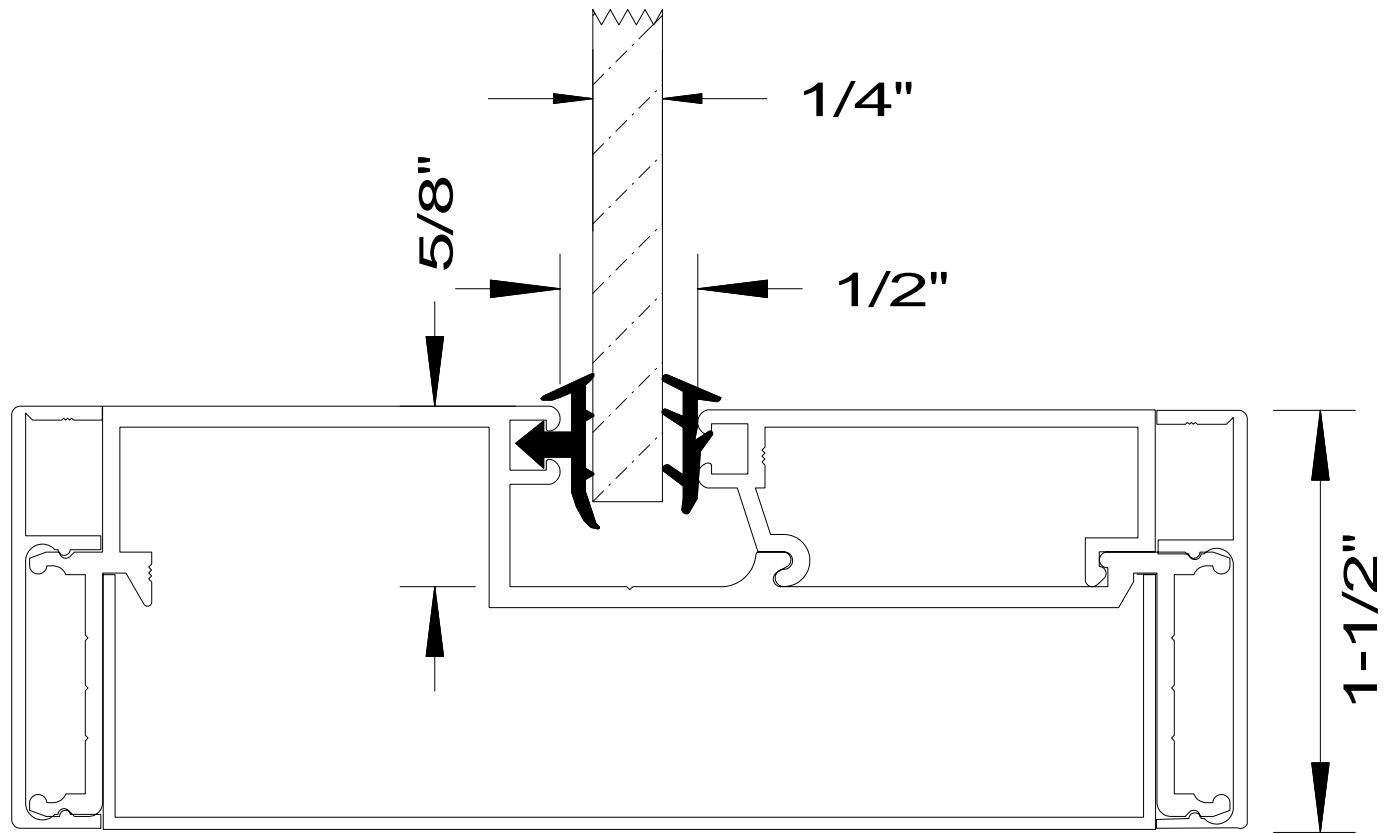

DETAIL#	DESCRIPTION	AVAILABLE WALL THICKNESSES
1	DOOR FRAME	3" up to 10-1/2"
1A	DOOR FRAME w/APPLIED GLASS STOP	3" up to 10-1/2"
2	CASED OPEN	3-3/4" & 4-7/8"
2A	CUSTOM CASED OPEN	SEE DETAIL
3	GLAZING HEAD/JAMB	3-1/2", 3-3/4" 4-7/8", 5-1/4"
4	GLAZING SILL (w/REMOVABLE STOP)	3-1/2", 3-3/4" 4-7/8", 5-1/4"
5	GLAZING SILL w/FLOOR CHANNEL	3-3/4" & 4-7/8" *custom size channels available*
6	VERTICAL GLAZING MULLION	3-1/2", 3-3/4" 4-7/8", 5-1/4"
7	HORIZONTAL GLAZING MULLION	3-1/2", 3-3/4" 4-7/8", 5-1/4"
8	DOOR to SIDELITE MULLION	3-1/2", 3-3/4" 4-7/8", 5-1/4"
9	TRANSOM BAR (DOOR FRAME)	3-3/4" & 4-7/8"
10	TRANSOM BAR (CASED OPEN)	3-3/4" & 4-7/8"
11	END CAP	3-3/4" & 4-7/8" *custom sizes available*

3-SIDED DOOR FRAME
(or CASED OPEN)

BORROWED LITE

FULL HEIGHT BORROWED LITE
(shown with mullions)

DOOR FRAME
w/GLASS TRANSOM

DOOR FRAME w/ATTACHED SIDELITE
(shown Full Height / no mullions)

1. DOOR FRAME
2. CASED OPEN
3. GLAZING HEAD/JAMB
4. GLAZING SILL
5. GLAZING SILL w/FLOOR CHANNEL
6. VERTICAL MULLION
7. HORIZONTAL MULLION
8. DOOR to SIDELITE MULLION
9. TRANSOM BAR (DOOR HEADER)
10. TRANSOM BAR (CASED OPEN HEADER)

AA
Alpha Aluminum
Products

Door Frame Detail
with 1-1/2" Flush Trim

4-7/8" & 3-3/4" THROAT ONLY

1-1/2"

AA
Alpha Aluminum
Products

CUSTOM SIZE
CASED OPEN
with 1-1/2" Flush Trim

**** PARTS SHIPPED LOOSE
FOR FIELD ASSEMBLY ****

1-19/32"
(O.D. w/CHANNEL)

AA
Alpha Aluminum
Products

End Cap Detail
with 1-1/2" Flush Trim