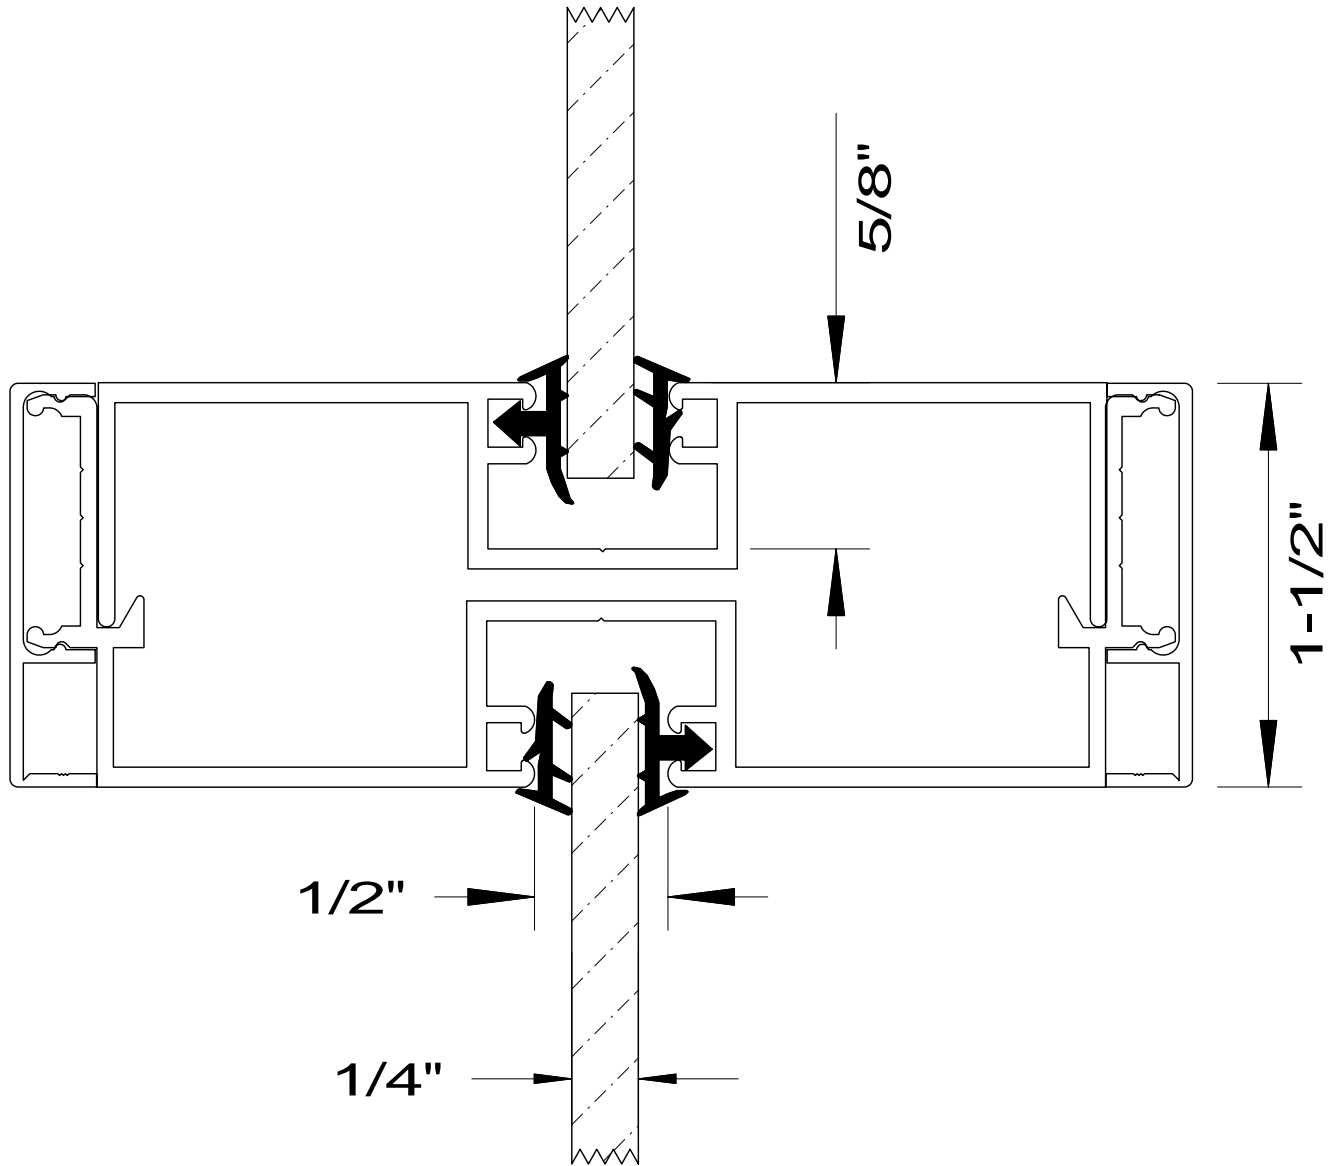

DETAIL#	DESCRIPTION	AVAILABLE WALL THICKNESSES
1	DOOR FRAME	3" up to 10-1/2"
1A	DOOR FRAME w/APPLIED GLASS STOP	3" up to 10-1/2"
2	CASED OPEN	3-3/4" & 4-7/8"
2A	CUSTOM CASED OPEN	SEE DETAIL
3	GLAZING HEAD/JAMB	3-1/2", 3-3/4" 4-7/8", 5-1/4"
4	GLAZING SILL (w/REMOVABLE STOP)	3-1/2", 3-3/4" 4-7/8", 5-1/4"
5	GLAZING SILL w/FLOOR CHANNEL	3-3/4" & 4-7/8" *custom size channels available*
6	VERTICAL GLAZING MULLION	3-1/2", 3-3/4" 4-7/8", 5-1/4"
7	HORIZONTAL GLAZING MULLION	3-1/2", 3-3/4" 4-7/8", 5-1/4"
8	DOOR to SIDELITE MULLION	3-1/2", 3-3/4" 4-7/8", 5-1/4"
9	TRANSOM BAR (DOOR FRAME)	3-3/4" & 4-7/8"
10	TRANSOM BAR (CASED OPEN)	3-3/4" & 4-7/8"
11	END CAP	3-3/4" & 4-7/8" *custom sizes available*

3-SIDED DOOR FRAME
(or CASED OPEN)

BORROWED LITE

FULL HEIGHT BORROWED LITE
(shown with mullions)

DOOR FRAME
w/GLASS TRANSOM

DOOR FRAME w/ATTACHED SIDELITE
(shown Full Height / no mullions)

1. DOOR FRAME
2. CASED OPEN
3. GLAZING HEAD/JAMB
4. GLAZING SILL
5. GLAZING SILL w/FLOOR CHANNEL
6. VERTICAL MULLION
7. HORIZONTAL MULLION
8. DOOR to SIDELITE MULLION
9. TRANSOM BAR (DOOR HEADER)
10. TRANSOM BAR (CASED OPEN HEADER)

AA
Alpha Aluminum
Products

Door Frame Detail
with 1-1/2" Flush Trim

4-7/8" & 3-3/4" THROAT ONLY

1-1/2"

AA
Alpha Aluminum
Products

CUSTOM SIZE
CASED OPEN
with 1-1/2" Flush Trim

**** PARTS SHIPPED LOOSE
FOR FIELD ASSEMBLY ****

1-19/32"
(O.D. w/CHANNEL)

AA
Alpha Aluminum
Products

End Cap Detail
with 1-1/2" Flush Trim