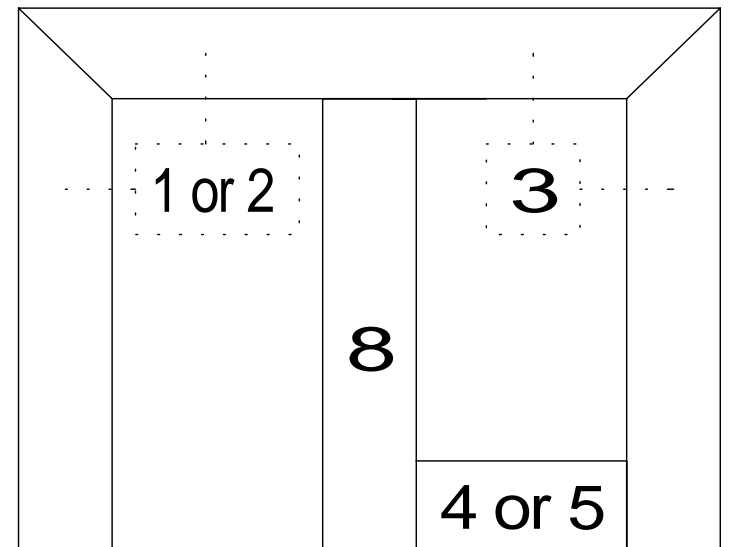

DETAIL#	DESCRIPTION	AVAILABLE WALL THICKNESSES
1	DOOR FRAME	3" up to 10-1/2"
1A	DOOR FRAME w/APPLIED GLASS STOP	3" up to 10-1/2"
2	CASED OPEN	3-3/4" & 4-7/8"
2A	CUSTOM CASED OPEN	SEE DETAIL
3	GLAZING HEAD/JAMB	3-1/2", 3-3/4" 4-7/8", 5-1/4"
4	GLAZING SILL (w/REMOVABLE STOP)	3-1/2", 3-3/4" 4-7/8", 5-1/4"
5	GLAZING SILL w/FLOOR CHANNEL	3-3/4" & 4-7/8" *custom size channels available*
6	VERTICAL GLAZING MULLION	3-1/2", 3-3/4" 4-7/8", 5-1/4"
7	HORIZONTAL GLAZING MULLION	3-1/2", 3-3/4" 4-7/8", 5-1/4"
8	DOOR to SIDELITE MULLION	3-1/2", 3-3/4" 4-7/8", 5-1/4"
9	TRANSOM BAR (DOOR FRAME)	3-3/4" & 4-7/8"
10	TRANSOM BAR (CASED OPEN)	3-3/4" & 4-7/8"
11	END CAP	3-3/4" & 4-7/8" *custom sizes available*

3-SIDED DOOR FRAME
(or CASED OPEN)

BORROWED LITE

FULL HEIGHT BORROWED LITE
(shown with mullions)

DOOR FRAME
w/GLASS TRANSOM

DOOR FRAME w/ATTACHED SIDELITE
(shown Full Height / no mullions)

1. DOOR FRAME
2. CASED OPEN
3. GLAZING HEAD/JAMB
4. GLAZING SILL
5. GLAZING SILL w/FLOOR CHANNEL
6. VERTICAL MULLION
7. HORIZONTAL MULLION
8. DOOR to SIDELITE MULLION
9. TRANSOM BAR (DOOR HEADER)
10. TRANSOM BAR (CASED OPEN HEADER)

AA
Alpha Aluminum
Products

Door Frame Detail
with 1-1/2" Flush Trim

4-7/8" & 3-3/4" THROAT ONLY

1-1/2"

AA
Alpha Aluminum
Products

CUSTOM SIZE
CASED OPEN
with 1-1/2" Flush Trim

**** PARTS SHIPPED LOOSE
FOR FIELD ASSEMBLY ****

1-19/32"
(O.D. w/CHANNEL)

AA
Alpha Aluminum
Products

End Cap Detail
with 1-1/2" Flush Trim