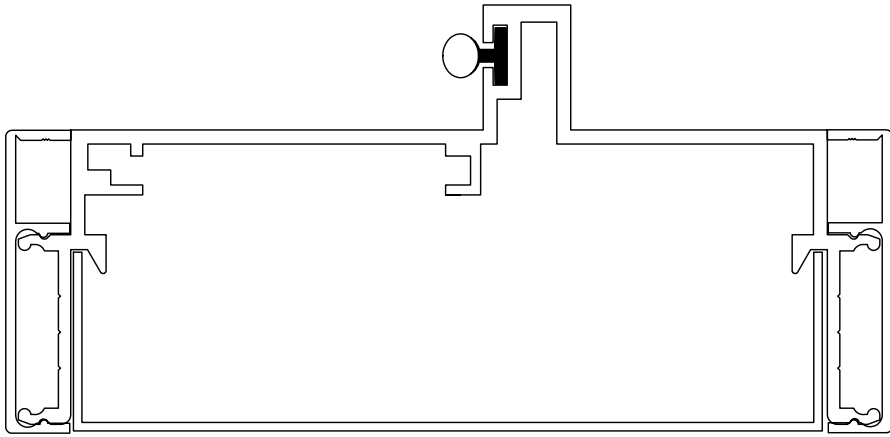

DETAIL#	DESCRIPTION	AVAILABLE WALL THICKNESSES
1	DOOR FRAME	3" up to 10-1/2"
1A	DOOR FRAME w/APPLIED GLASS STOP	3" up to 10-1/2"
2	CASED OPEN	3-3/4" & 4-7/8"
2A	CUSTOM CASED OPEN	SEE DETAIL
3	GLAZING HEAD/JAMB	3-1/2", 3-3/4" 4-7/8", 5-1/4"
4	GLAZING SILL (w/REMOVABLE STOP)	3-1/2", 3-3/4" 4-7/8", 5-1/4"
5	GLAZING SILL w/FLOOR CHANNEL	3-3/4" & 4-7/8" *custom size channels available*
6	VERTICAL GLAZING MULLION	3-1/2", 3-3/4" 4-7/8", 5-1/4"
7	HORIZONTAL GLAZING MULLION	3-1/2", 3-3/4" 4-7/8", 5-1/4"
8	DOOR to SIDELITE MULLION	3-1/2", 3-3/4" 4-7/8", 5-1/4"
9	TRANSOM BAR (DOOR FRAME)	3-3/4" & 4-7/8"
10	TRANSOM BAR (CASED OPEN)	3-3/4" & 4-7/8"
11	END CAP	3-3/4" & 4-7/8" *custom sizes available*

3-SIDED DOOR FRAME
(or CASED OPEN)

BORROWED LITE

FULL HEIGHT BORROWED LITE
(shown with mullions)

DOOR FRAME
w/GLASS TRANSOM

DOOR FRAME w/ATTACHED SIDELITE
(shown Full Height / no mullions)

1. DOOR FRAME
2. CASED OPEN
3. GLAZING HEAD/JAMB
4. GLAZING SILL
5. GLAZING SILL w/FLOOR CHANNEL
6. VERTICAL MULLION
7. HORIZONTAL MULLION
8. DOOR to SIDELITE MULLION
9. TRANSOM BAR (DOOR HEADER)
10. TRANSOM BAR (CASED OPEN HEADER)

AA
Alpha Aluminum
Products

Door Frame Detail
with 1-1/2" Flush Trim

4-7/8" & 3-3/4" THROAT ONLY

1-1/2"

AA
Alpha Aluminum
Products

CUSTOM SIZE
CASED OPEN
with 1-1/2" Flush Trim

**** PARTS SHIPPED LOOSE
FOR FIELD ASSEMBLY ****

1-19/32"
(O.D. w/CHANNEL)

AA
Alpha Aluminum
Products

End Cap Detail
with 1-1/2" Flush Trim