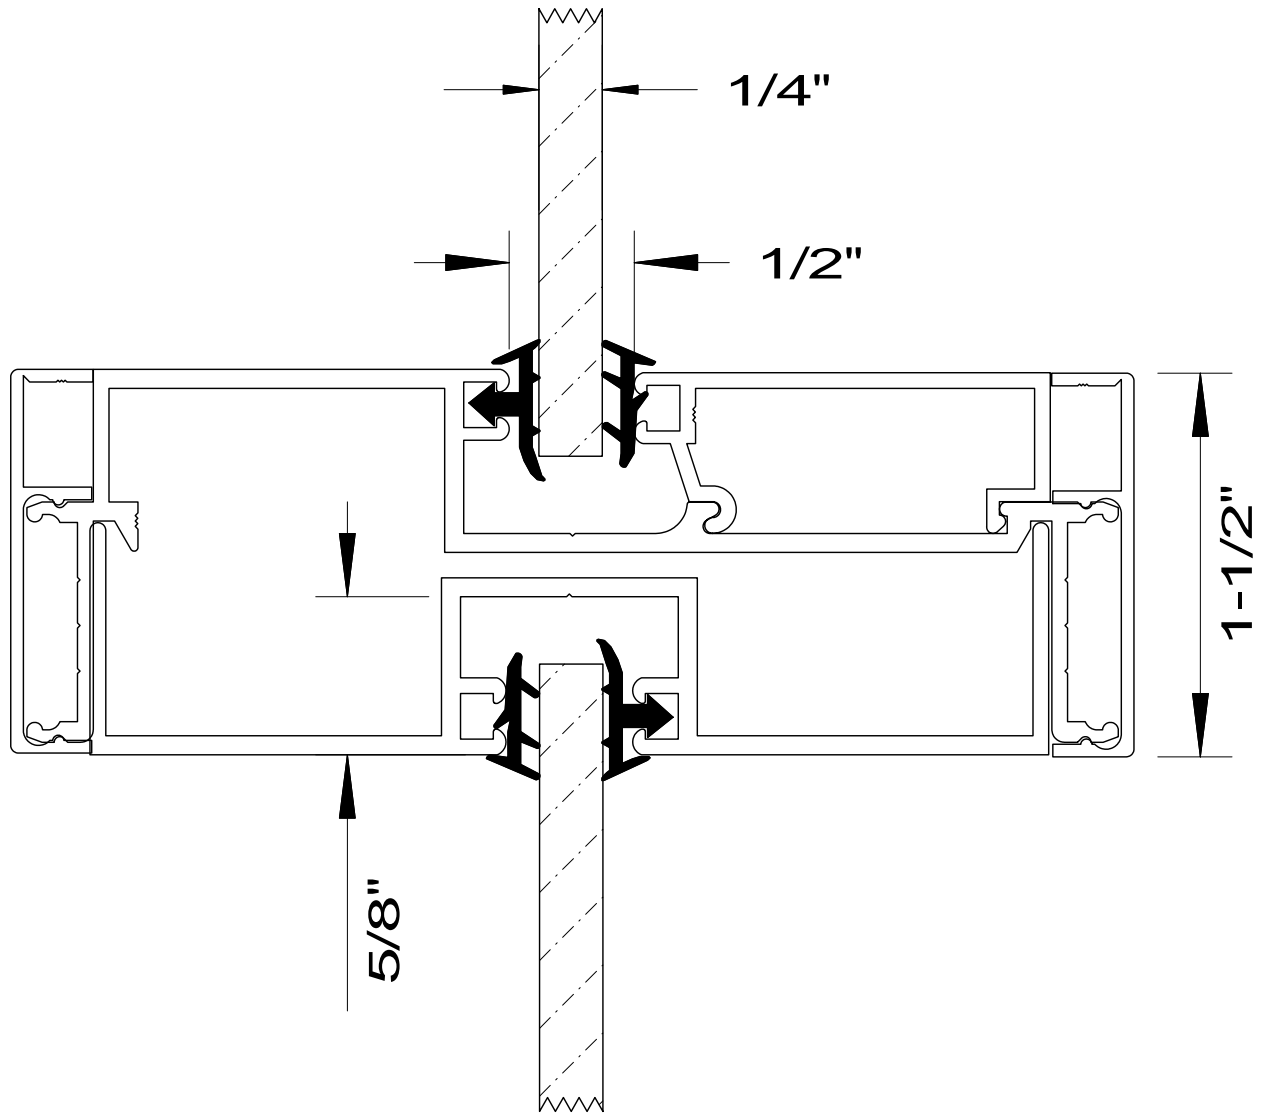

DETAIL#	DESCRIPTION	AVAILABLE WALL THICKNESSES
1	DOOR FRAME	3" up to 10-1/2"
1A	DOOR FRAME w/APPLIED GLASS STOP	3" up to 10-1/2"
2	CASED OPEN	3-3/4" & 4-7/8"
2A	CUSTOM CASED OPEN	SEE DETAIL
3	GLAZING HEAD/JAMB	3-1/2", 3-3/4" 4-7/8", 5-1/4"
4	GLAZING SILL (w/REMOVABLE STOP)	3-1/2", 3-3/4" 4-7/8", 5-1/4"
5	GLAZING SILL w/FLOOR CHANNEL	3-3/4" & 4-7/8" *custom size channels available*
6	VERTICAL GLAZING MULLION	3-1/2", 3-3/4" 4-7/8", 5-1/4"
7	HORIZONTAL GLAZING MULLION	3-1/2", 3-3/4" 4-7/8", 5-1/4"
8	DOOR to SIDELITE MULLION	3-1/2", 3-3/4" 4-7/8", 5-1/4"
9	TRANSOM BAR (DOOR FRAME)	3-3/4" & 4-7/8"
10	TRANSOM BAR (CASED OPEN)	3-3/4" & 4-7/8"
11	END CAP	3-3/4" & 4-7/8" *custom sizes available*

3-SIDED DOOR FRAME
(or CASED OPEN)

BORROWED LITE

FULL HEIGHT BORROWED LITE
(shown with mullions)

DOOR FRAME
w/GLASS TRANSOM

DOOR FRAME w/ATTACHED SIDELITE
(shown Full Height / no mullions)

1. DOOR FRAME
2. CASED OPEN
3. GLAZING HEAD/JAMB
4. GLAZING SILL
5. GLAZING SILL w/FLOOR CHANNEL
6. VERTICAL MULLION
7. HORIZONTAL MULLION
8. DOOR to SIDELITE MULLION
9. TRANSOM BAR (DOOR HEADER)
10. TRANSOM BAR (CASED OPEN HEADER)

AA
Alpha Aluminum
Products

Door Frame Detail
with 1-1/2" Flush Trim

4-7/8" & 3-3/4" THROAT ONLY

1-1/2"

AA
Alpha Aluminum
Products

CUSTOM SIZE
CASED OPEN
with 1-1/2" Flush Trim

**** PARTS SHIPPED LOOSE
FOR FIELD ASSEMBLY ****

1-19/32"
(O.D. w/CHANNEL)

AA
Alpha Aluminum
Products

End Cap Detail
with 1-1/2" Flush Trim