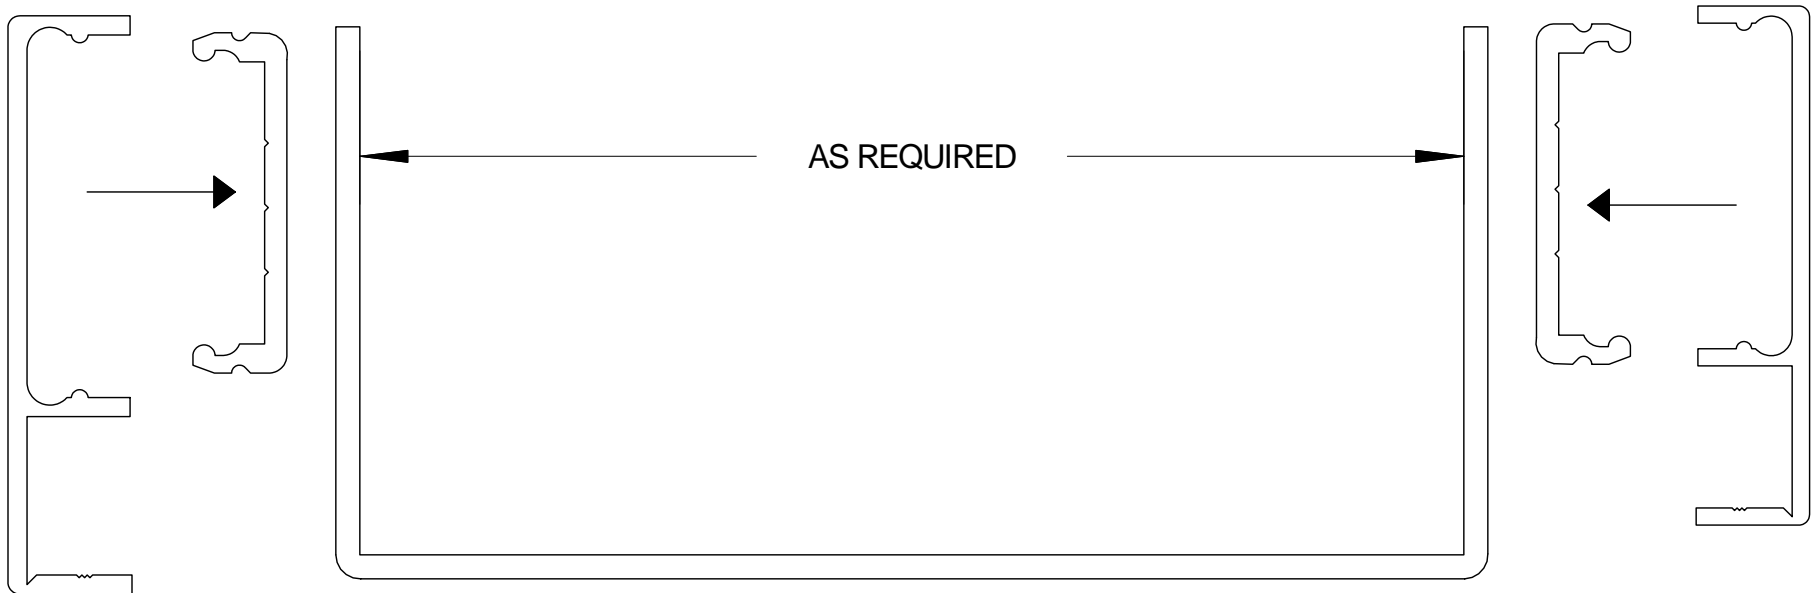

DETAIL#	DESCRIPTION	AVAILABLE WALL THICKNESSES
1	DOOR FRAME	3" up to 10-1/2"
1A	DOOR FRAME w/APPLIED GLASS STOP	3" up to 10-1/2"
2	CASED OPEN	3-3/4" & 4-7/8"
2A	CUSTOM CASED OPEN	SEE DETAIL
3	GLAZING HEAD/JAMB	3-1/2", 3-3/4" 4-7/8", 5-1/4"
4	GLAZING SILL (w/REMOVABLE STOP)	3-1/2", 3-3/4" 4-7/8", 5-1/4"
5	GLAZING SILL w/FLOOR CHANNEL	3-3/4" & 4-7/8" *custom size channels available*
6	VERTICAL GLAZING MULLION	3-1/2", 3-3/4" 4-7/8", 5-1/4"
7	HORIZONTAL GLAZING MULLION	3-1/2", 3-3/4" 4-7/8", 5-1/4"
8	DOOR to SIDELITE MULLION	3-1/2", 3-3/4" 4-7/8", 5-1/4"
9	TRANSOM BAR (DOOR FRAME)	3-3/4" & 4-7/8"
10	TRANSOM BAR (CASED OPEN)	3-3/4" & 4-7/8"
11	END CAP	3-3/4" & 4-7/8" *custom sizes available*

3-SIDED DOOR FRAME
(or CASED OPEN)

BORROWED LITE

FULL HEIGHT BORROWED LITE
(shown with mullions)

DOOR FRAME
w/GLASS TRANSOM

DOOR FRAME w/ATTACHED SIDELITE
(shown Full Height / no mullions)

1. DOOR FRAME
2. CASED OPEN
3. GLAZING HEAD/JAMB
4. GLAZING SILL
5. GLAZING SILL w/FLOOR CHANNEL
6. VERTICAL MULLION
7. HORIZONTAL MULLION
8. DOOR to SIDELITE MULLION
9. TRANSOM BAR (DOOR HEADER)
10. TRANSOM BAR (CASED OPEN HEADER)

AA
Alpha Aluminum
Products

Door Frame Detail
with 1-1/2" Flush Trim

4-7/8" & 3-3/4" THROAT ONLY

1-1/2"

AA
Alpha Aluminum
Products

CUSTOM SIZE
CASED OPEN
with 1-1/2" Flush Trim

**** PARTS SHIPPED LOOSE
FOR FIELD ASSEMBLY ****

1-19/32"
(O.D. w/CHANNEL)

AA
Alpha Aluminum
Products

End Cap Detail
with 1-1/2" Flush Trim