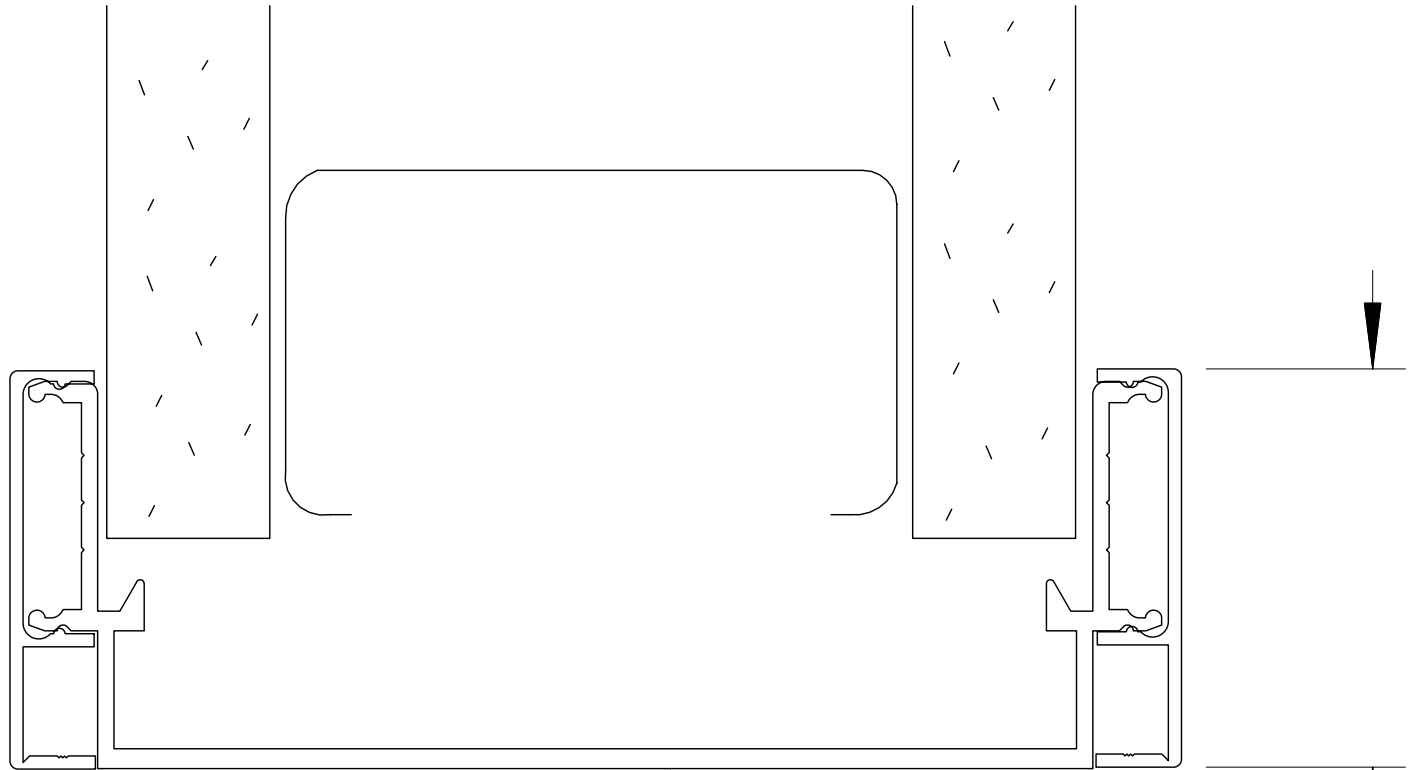

DETAIL#	DESCRIPTION	AVAILABLE WALL THICKNESSES
1	DOOR FRAME	3" up to 10-1/2"
1A	DOOR FRAME w/APPLIED GLASS STOP	3" up to 10-1/2"
2	CASED OPEN	3-3/4" & 4-7/8"
2A	CUSTOM CASED OPEN	SEE DETAIL
3	GLAZING HEAD/JAMB	3-1/2", 3-3/4" 4-7/8", 5-1/4"
4	GLAZING SILL (w/REMOVABLE STOP)	3-1/2", 3-3/4" 4-7/8", 5-1/4"
5	GLAZING SILL w/FLOOR CHANNEL	3-3/4" & 4-7/8" *custom size channels available*
6	VERTICAL GLAZING MULLION	3-1/2", 3-3/4" 4-7/8", 5-1/4"
7	HORIZONTAL GLAZING MULLION	3-1/2", 3-3/4" 4-7/8", 5-1/4"
8	DOOR to SIDELITE MULLION	3-1/2", 3-3/4" 4-7/8", 5-1/4"
9	TRANSOM BAR (DOOR FRAME)	3-3/4" & 4-7/8"
10	TRANSOM BAR (CASED OPEN)	3-3/4" & 4-7/8"
11	END CAP	3-3/4" & 4-7/8" *custom sizes available*

3-SIDED DOOR FRAME
(or CASED OPEN)

BORROWED LITE

FULL HEIGHT BORROWED LITE
(shown with mullions)

DOOR FRAME
w/GLASS TRANSOM

DOOR FRAME w/ATTACHED SIDELITE
(shown Full Height / no mullions)

1. DOOR FRAME
2. CASED OPEN
3. GLAZING HEAD/JAMB
4. GLAZING SILL
5. GLAZING SILL w/FLOOR CHANNEL
6. VERTICAL MULLION
7. HORIZONTAL MULLION
8. DOOR to SIDELITE MULLION
9. TRANSOM BAR (DOOR HEADER)
10. TRANSOM BAR (CASED OPEN HEADER)

AA
Alpha Aluminum
Products

Door Frame Detail
with 1-1/2" Flush Trim

4-7/8" & 3-3/4" THROAT ONLY

1-1/2"

AA
Alpha Aluminum
Products

CUSTOM SIZE
CASED OPEN
with 1-1/2" Flush Trim

**** PARTS SHIPPED LOOSE
FOR FIELD ASSEMBLY ****

1-19/32"
(O.D. w/CHANNEL)

AA
Alpha Aluminum
Products

End Cap Detail
with 1-1/2" Flush Trim