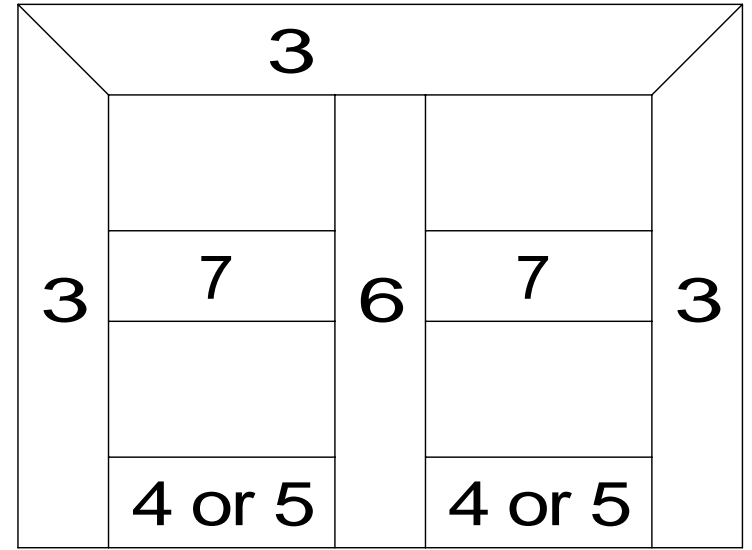

DETAIL#	DESCRIPTION	AVAILABLE WALL THICKNESSES
1	DOOR FRAME	3" up to 10-1/2"
1A	DOOR FRAME w/APPLIED GLASS STOP	3" up to 10-1/2"
2	CASED OPEN	3-3/4" & 4-7/8"
2A	CUSTOM CASED OPEN	SEE DETAIL
3	GLAZING HEAD/JAMB	3-1/2", 3-3/4" 4-7/8", 5-1/4"
4	GLAZING SILL (w/REMOVABLE STOP)	3-1/2", 3-3/4" 4-7/8", 5-1/4"
5	GLAZING SILL w/FLOOR CHANNEL	3-3/4" & 4-7/8" *custom size channels available*
6	VERTICAL GLAZING MULLION	3-1/2", 3-3/4" 4-7/8", 5-1/4"
7	HORIZONTAL GLAZING MULLION	3-1/2", 3-3/4" 4-7/8", 5-1/4"
8	DOOR to SIDELITE MULLION	3-1/2", 3-3/4" 4-7/8", 5-1/4"
9	TRANSOM BAR (DOOR FRAME)	3-3/4" & 4-7/8"
10	TRANSOM BAR (CASED OPEN)	3-3/4" & 4-7/8"
11	END CAP	3-3/4" & 4-7/8" *custom sizes available*

3-SIDED DOOR FRAME
(or CASED OPEN)

BORROWED LITE

FULL HEIGHT BORROWED LITE
(shown with mullions)

DOOR FRAME
w/GLASS TRANSOM

DOOR FRAME w/ATTACHED SIDELITE
(shown Full Height / no mullions)

1. DOOR FRAME
2. CASED OPEN
3. GLAZING HEAD/JAMB
4. GLAZING SILL
5. GLAZING SILL w/FLOOR CHANNEL
6. VERTICAL MULLION
7. HORIZONTAL MULLION
8. DOOR to SIDELITE MULLION
9. TRANSOM BAR (DOOR HEADER)
10. TRANSOM BAR (CASED OPEN HEADER)

AA
Alpha Aluminum
Products

Door Frame Detail
with 1-1/2" Flush Trim

4-7/8" & 3-3/4" THROAT ONLY

1-1/2"

AA
Alpha Aluminum
Products

CUSTOM SIZE
CASED OPEN
with 1-1/2" Flush Trim

**** PARTS SHIPPED LOOSE
FOR FIELD ASSEMBLY ****

1-19/32"
(O.D. w/CHANNEL)

AA
Alpha Aluminum
Products

End Cap Detail
with 1-1/2" Flush Trim