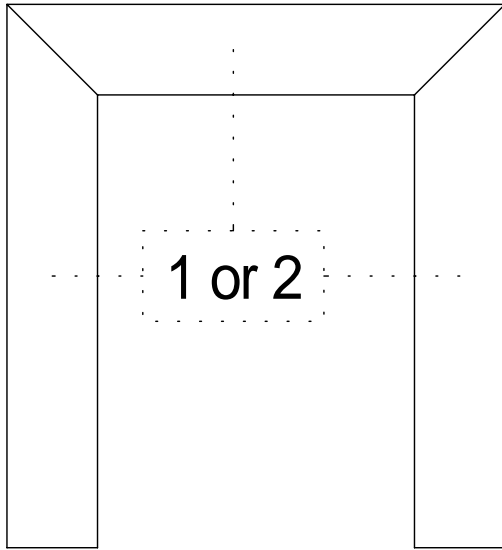

DETAIL#	DESCRIPTION	AVAILABLE WALL THICKNESSES
1	DOOR FRAME	3" up to 10-1/2"
1A	DOOR FRAME w/APPLIED GLASS STOP	3" up to 10-1/2"
2	CASED OPEN	3-3/4" & 4-7/8"
2A	CUSTOM CASED OPEN	SEE DETAIL
3	GLAZING HEAD/JAMB	3-1/2", 3-3/4" 4-7/8", 5-1/4"
4	GLAZING SILL (w/REMOVABLE STOP)	3-1/2", 3-3/4" 4-7/8", 5-1/4"
5	GLAZING SILL w/FLOOR CHANNEL	3-3/4" & 4-7/8" *custom size channels available*
6	VERTICAL GLAZING MULLION	3-1/2", 3-3/4" 4-7/8", 5-1/4"
7	HORIZONTAL GLAZING MULLION	3-1/2", 3-3/4" 4-7/8", 5-1/4"
8	DOOR to SIDELITE MULLION	3-1/2", 3-3/4" 4-7/8", 5-1/4"
9	TRANSOM BAR (DOOR FRAME)	3-3/4" & 4-7/8"
10	TRANSOM BAR (CASED OPEN)	3-3/4" & 4-7/8"
11	END CAP	3-3/4" & 4-7/8" *custom sizes available*

3-SIDED DOOR FRAME
(or CASED OPEN)

BORROWED LITE

FULL HEIGHT BORROWED LITE
(shown with mullions)

DOOR FRAME
w/GLASS TRANSOM

DOOR FRAME w/ATTACHED SIDELITE
(shown Full Height / no mullions)

1. DOOR FRAME
2. CASED OPEN
3. GLAZING HEAD/JAMB
4. GLAZING SILL
5. GLAZING SILL w/FLOOR CHANNEL
6. VERTICAL MULLION
7. HORIZONTAL MULLION
8. DOOR to SIDELITE MULLION
9. TRANSOM BAR (DOOR HEADER)
10. TRANSOM BAR (CASED OPEN HEADER)

AA
Alpha Aluminum
Products

Door Frame Detail
with 1-1/2" Flush Trim

4-7/8" & 3-3/4" THROAT ONLY

1-1/2"

AA
Alpha Aluminum
Products

CUSTOM SIZE
CASED OPEN
with 1-1/2" Flush Trim

**** PARTS SHIPPED LOOSE
FOR FIELD ASSEMBLY ****

1-19/32"
(O.D. w/CHANNEL)

AA
Alpha Aluminum
Products

End Cap Detail
with 1-1/2" Flush Trim