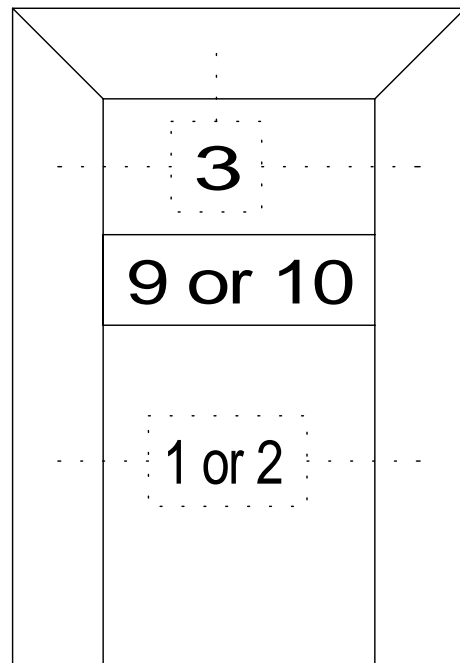

DETAIL#	DESCRIPTION	AVAILABLE WALL THICKNESSES
1	DOOR FRAME	3" up to 10-1/2"
1A	DOOR FRAME w/APPLIED GLASS STOP	3" up to 10-1/2"
2	CASED OPEN	3-3/4" & 4-7/8"
2A	CUSTOM CASED OPEN	SEE DETAIL
3	GLAZING HEAD/JAMB	3-1/2", 3-3/4" 4-7/8", 5-1/4"
4	GLAZING SILL (w/REMOVABLE STOP)	3-1/2", 3-3/4" 4-7/8", 5-1/4"
5	GLAZING SILL w/FLOOR CHANNEL	3-3/4" & 4-7/8" *custom size channels available*
6	VERTICAL GLAZING MULLION	3-1/2", 3-3/4" 4-7/8", 5-1/4"
7	HORIZONTAL GLAZING MULLION	3-1/2", 3-3/4" 4-7/8", 5-1/4"
8	DOOR to SIDELITE MULLION	3-1/2", 3-3/4" 4-7/8", 5-1/4"
9	TRANSOM BAR (DOOR FRAME)	3-3/4" & 4-7/8"
10	TRANSOM BAR (CASED OPEN)	3-3/4" & 4-7/8"
11	END CAP	3-3/4" & 4-7/8" *custom sizes available*

3-SIDED DOOR FRAME
(or CASED OPEN)

BORROWED LITE

FULL HEIGHT BORROWED LITE
(shown with mullions)

DOOR FRAME
w/GLASS TRANSOM

DOOR FRAME w/ATTACHED SIDELITE
(shown Full Height / no mullions)

1. DOOR FRAME
2. CASED OPEN
3. GLAZING HEAD/JAMB
4. GLAZING SILL
5. GLAZING SILL w/FLOOR CHANNEL
6. VERTICAL MULLION
7. HORIZONTAL MULLION
8. DOOR to SIDELITE MULLION
9. TRANSOM BAR (DOOR HEADER)
10. TRANSOM BAR (CASED OPEN HEADER)

AA
Alpha Aluminum
Products

Door Frame Detail
with 1-1/2" Flush Trim

4-7/8" & 3-3/4" THROAT ONLY

1-1/2"

AA
Alpha Aluminum
Products

CUSTOM SIZE
CASED OPEN
with 1-1/2" Flush Trim

**** PARTS SHIPPED LOOSE
FOR FIELD ASSEMBLY ****

1-19/32"
(O.D. w/CHANNEL)

AA
Alpha Aluminum
Products

End Cap Detail
with 1-1/2" Flush Trim