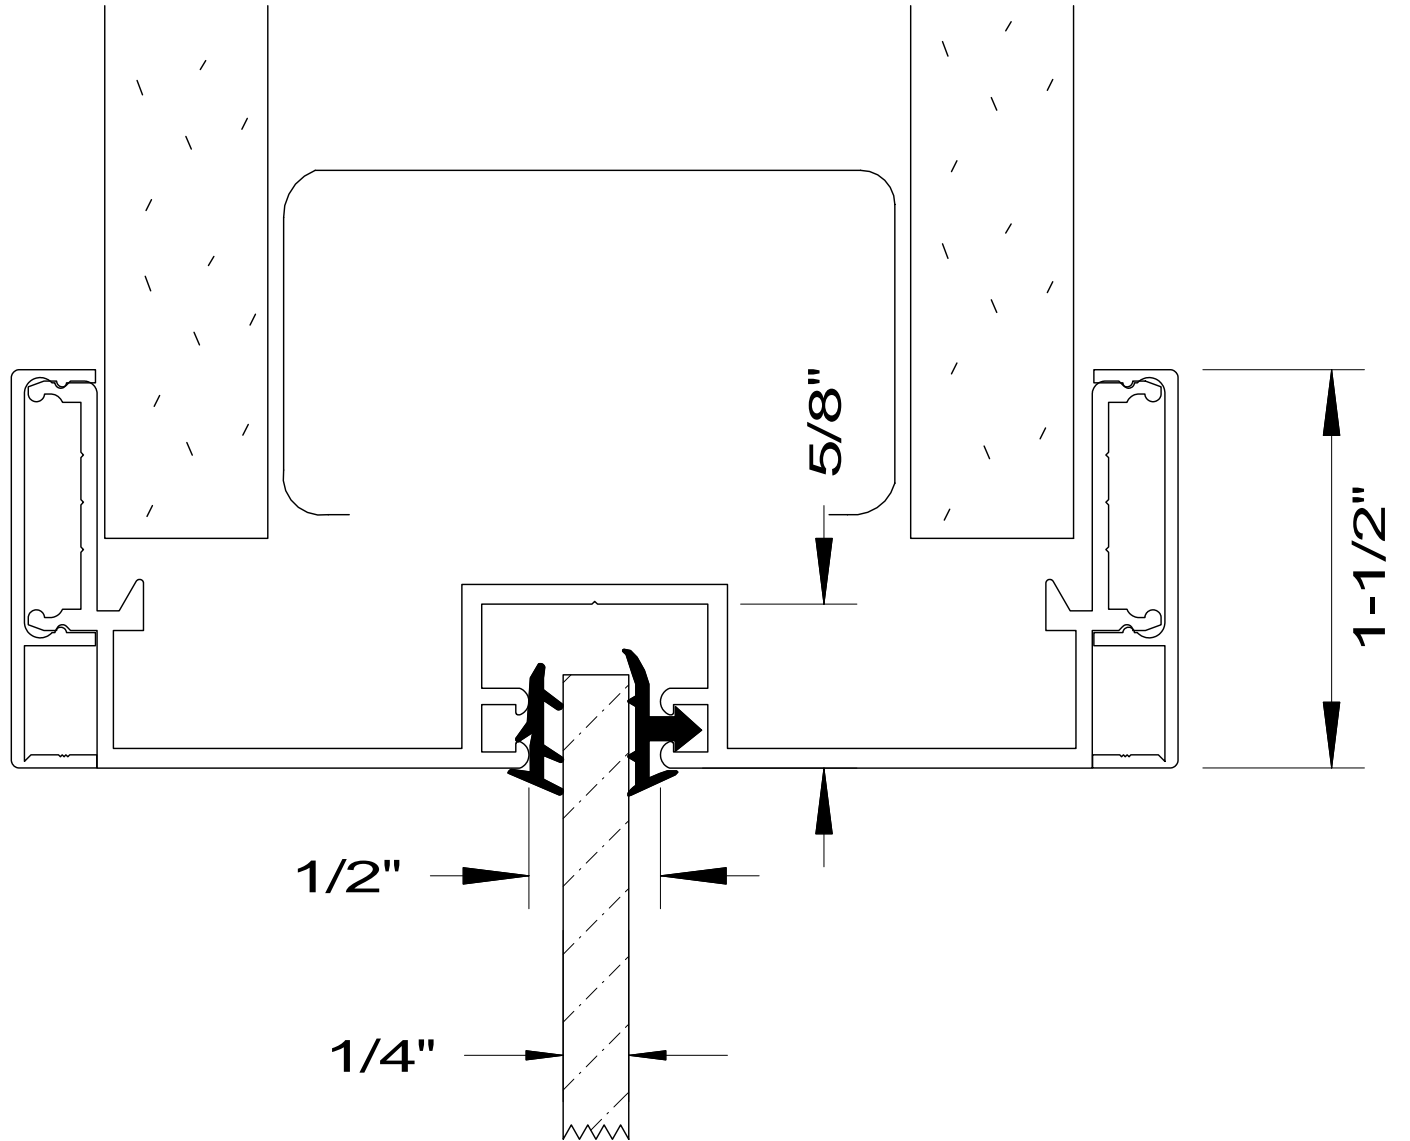

DETAIL#	DESCRIPTION	AVAILABLE WALL THICKNESSES
1	DOOR FRAME	3" up to 10-1/2"
1A	DOOR FRAME w/APPLIED GLASS STOP	3" up to 10-1/2"
2	CASED OPEN	3-3/4" & 4-7/8"
2A	CUSTOM CASED OPEN	SEE DETAIL
3	GLAZING HEAD/JAMB	3-1/2", 3-3/4" 4-7/8", 5-1/4"
4	GLAZING SILL (w/REMOVABLE STOP)	3-1/2", 3-3/4" 4-7/8", 5-1/4"
5	GLAZING SILL w/FLOOR CHANNEL	3-3/4" & 4-7/8" *custom size channels available*
6	VERTICAL GLAZING MULLION	3-1/2", 3-3/4" 4-7/8", 5-1/4"
7	HORIZONTAL GLAZING MULLION	3-1/2", 3-3/4" 4-7/8", 5-1/4"
8	DOOR to SIDELITE MULLION	3-1/2", 3-3/4" 4-7/8", 5-1/4"
9	TRANSOM BAR (DOOR FRAME)	3-3/4" & 4-7/8"
10	TRANSOM BAR (CASED OPEN)	3-3/4" & 4-7/8"
11	END CAP	3-3/4" & 4-7/8" *custom sizes available*

3-SIDED DOOR FRAME
(or CASED OPEN)

BORROWED LITE

FULL HEIGHT BORROWED LITE
(shown with mullions)

DOOR FRAME
w/GLASS TRANSOM

DOOR FRAME w/ATTACHED SIDELITE
(shown Full Height / no mullions)

1. DOOR FRAME
2. CASED OPEN
3. GLAZING HEAD/JAMB
4. GLAZING SILL
5. GLAZING SILL w/FLOOR CHANNEL
6. VERTICAL MULLION
7. HORIZONTAL MULLION
8. DOOR to SIDELITE MULLION
9. TRANSOM BAR (DOOR HEADER)
10. TRANSOM BAR (CASED OPEN HEADER)

AA
Alpha Aluminum
Products

Door Frame Detail
with 1-1/2" Flush Trim

4-7/8" & 3-3/4" THROAT ONLY

1-1/2"

AA
Alpha Aluminum
Products

CUSTOM SIZE
CASED OPEN
with 1-1/2" Flush Trim

**** PARTS SHIPPED LOOSE
FOR FIELD ASSEMBLY ****

1-19/32"
(O.D. w/CHANNEL)

AA
Alpha Aluminum
Products

End Cap Detail
with 1-1/2" Flush Trim