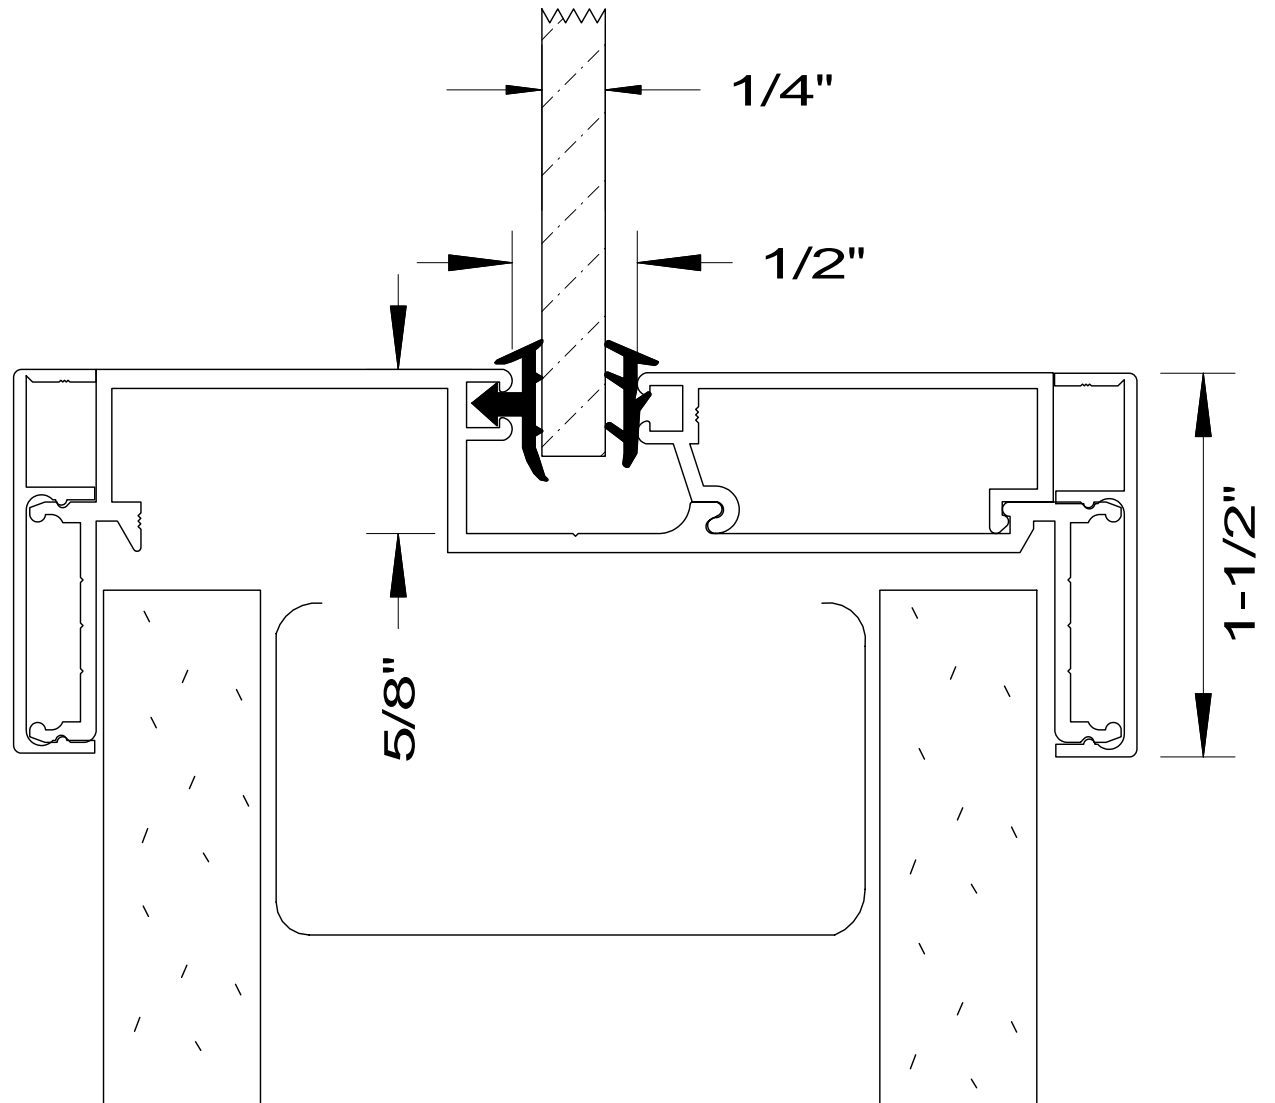

DETAIL#	DESCRIPTION	AVAILABLE WALL THICKNESSES
1	DOOR FRAME	3" up to 10-1/2"
1A	DOOR FRAME w/APPLIED GLASS STOP	3" up to 10-1/2"
2	CASED OPEN	3-3/4" & 4-7/8"
2A	CUSTOM CASED OPEN	SEE DETAIL
3	GLAZING HEAD/JAMB	3-1/2", 3-3/4" 4-7/8", 5-1/4"
4	GLAZING SILL (w/REMOVABLE STOP)	3-1/2", 3-3/4" 4-7/8", 5-1/4"
5	GLAZING SILL w/FLOOR CHANNEL	3-3/4" & 4-7/8" *custom size channels available*
6	VERTICAL GLAZING MULLION	3-1/2", 3-3/4" 4-7/8", 5-1/4"
7	HORIZONTAL GLAZING MULLION	3-1/2", 3-3/4" 4-7/8", 5-1/4"
8	DOOR to SIDELITE MULLION	3-1/2", 3-3/4" 4-7/8", 5-1/4"
9	TRANSOM BAR (DOOR FRAME)	3-3/4" & 4-7/8"
10	TRANSOM BAR (CASED OPEN)	3-3/4" & 4-7/8"
11	END CAP	3-3/4" & 4-7/8" *custom sizes available*

3-SIDED DOOR FRAME
(or CASED OPEN)

BORROWED LITE

FULL HEIGHT BORROWED LITE
(shown with mullions)

DOOR FRAME
w/GLASS TRANSOM

DOOR FRAME w/ATTACHED SIDELITE
(shown Full Height / no mullions)

1. DOOR FRAME
2. CASED OPEN
3. GLAZING HEAD/JAMB
4. GLAZING SILL
5. GLAZING SILL w/FLOOR CHANNEL
6. VERTICAL MULLION
7. HORIZONTAL MULLION
8. DOOR to SIDELITE MULLION
9. TRANSOM BAR (DOOR HEADER)
10. TRANSOM BAR (CASED OPEN HEADER)

AA
Alpha Aluminum
Products

Door Frame Detail
with 1-1/2" Flush Trim

4-7/8" & 3-3/4" THROAT ONLY

1-1/2"

AA
Alpha Aluminum
Products

CUSTOM SIZE
CASED OPEN
with 1-1/2" Flush Trim

**** PARTS SHIPPED LOOSE
FOR FIELD ASSEMBLY ****

1-19/32"
(O.D. w/CHANNEL)

AA
Alpha Aluminum
Products

End Cap Detail
with 1-1/2" Flush Trim