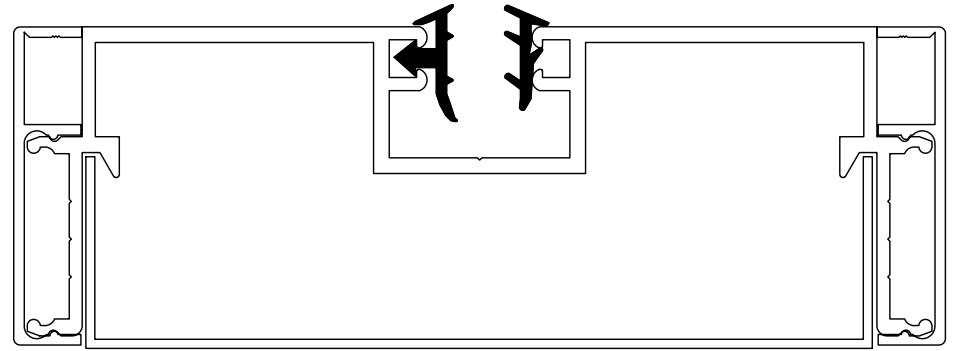

3-SIDED DOOR FRAME
(or CASED OPEN)

BORROWED LITE

FULL HEIGHT BORROWED LITE
(shown with mullions)

DOOR FRAME
w/GLASS TRANSOM

DOOR FRAME w/ATTACHED SIDELITE
(shown Full Height / no mullions)

1. DOOR FRAME
2. CASED OPEN
3. GLAZING HEAD/JAMB
4. GLAZING SILL
5. GLAZING SILL w/FLOOR CHANNEL
6. VERTICAL MULLION
7. HORIZONTAL MULLION
8. DOOR to SIDELITE MULLION
9. TRANSOM BAR (DOOR HEADER)
10. TRANSOM BAR (CASED OPEN HEADER)

AA
Alpha Aluminum
Products

Door Frame Detail
with 1-1/2" Flush Trim

4-7/8" & 3-3/4" THROAT ONLY

1-1/2"

AA
Alpha Aluminum
Products

CUSTOM SIZE
CASED OPEN
with 1-1/2" Flush Trim

**** PARTS SHIPPED LOOSE
FOR FIELD ASSEMBLY ****

1-19/32"
(O.D. w/CHANNEL)

AA
Alpha Aluminum
Products

End Cap Detail
with 1-1/2" Flush Trim