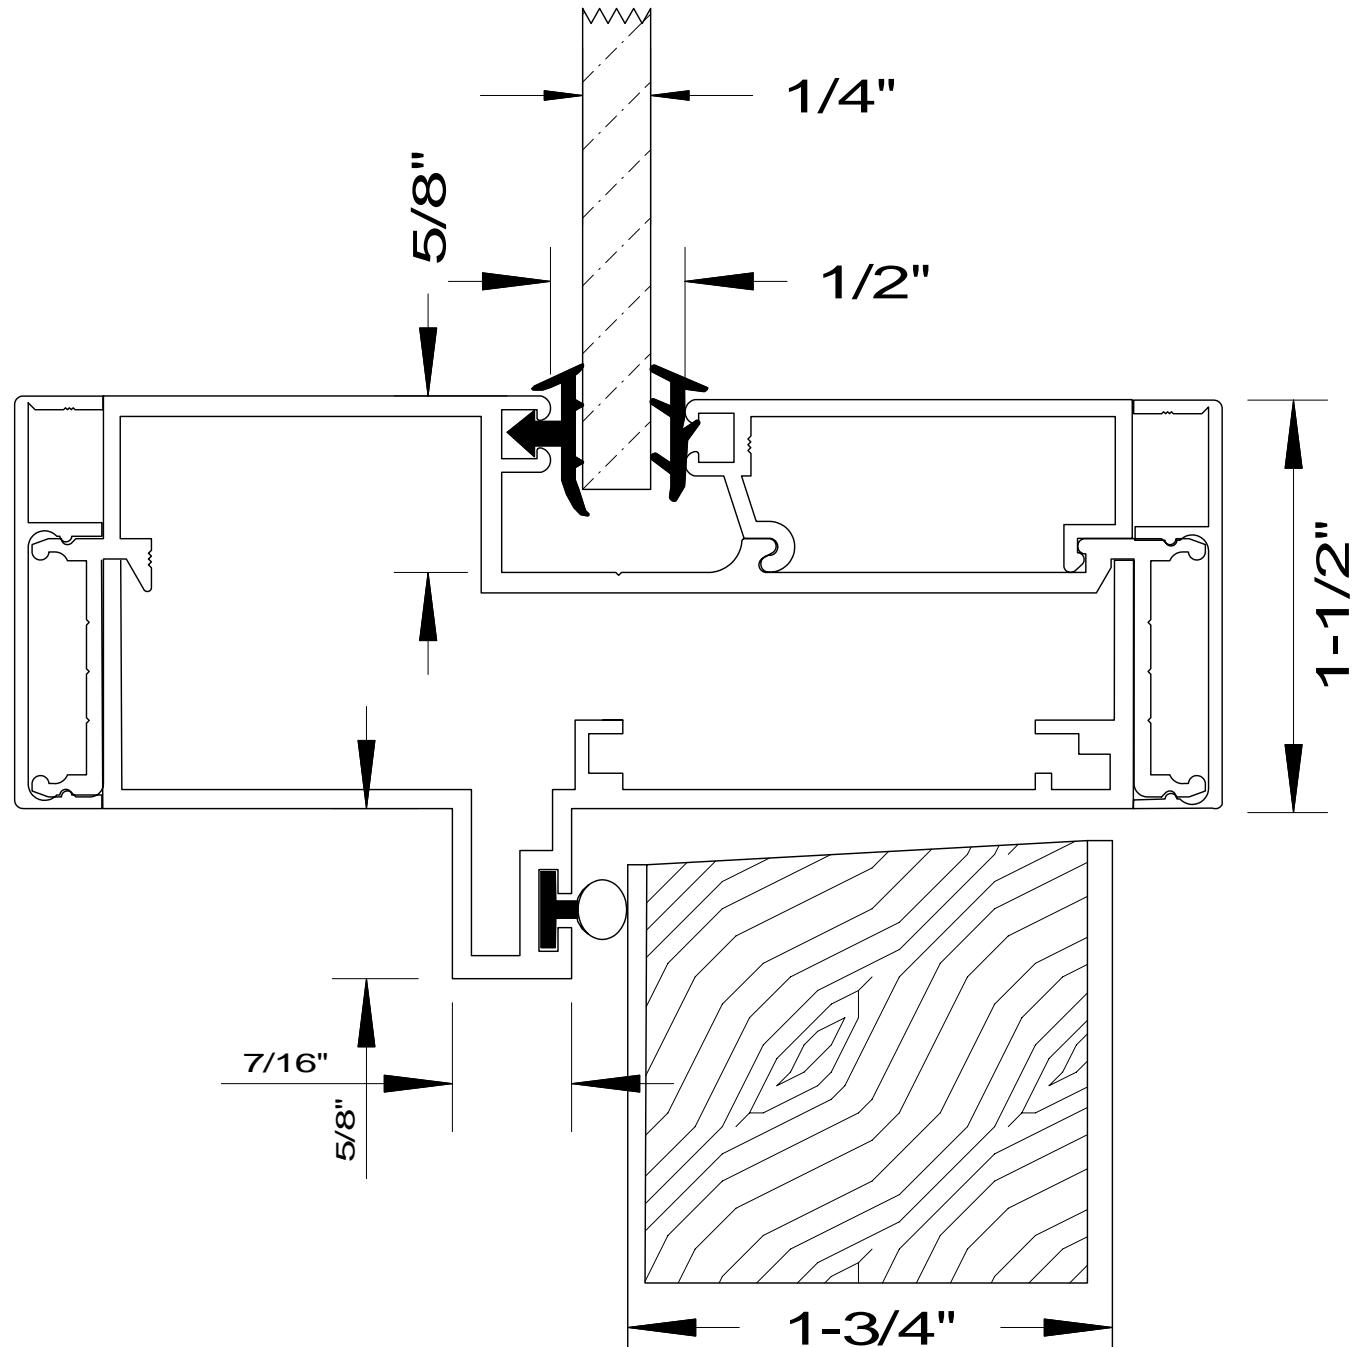

DETAIL#	DESCRIPTION	AVAILABLE WALL THICKNESSES
1	DOOR FRAME	3" up to 10-1/2"
1A	DOOR FRAME w/APPLIED GLASS STOP	3" up to 10-1/2"
2	CASED OPEN	3-3/4" & 4-7/8"
2A	CUSTOM CASED OPEN	SEE DETAIL
3	GLAZING HEAD/JAMB	3-1/2", 3-3/4" 4-7/8", 5-1/4"
4	GLAZING SILL (w/REMOVABLE STOP)	3-1/2", 3-3/4" 4-7/8", 5-1/4"
5	GLAZING SILL w/FLOOR CHANNEL	3-3/4" & 4-7/8" *custom size channels available*
6	VERTICAL GLAZING MULLION	3-1/2", 3-3/4" 4-7/8", 5-1/4"
7	HORIZONTAL GLAZING MULLION	3-1/2", 3-3/4" 4-7/8", 5-1/4"
8	DOOR to SIDELITE MULLION	3-1/2", 3-3/4" 4-7/8", 5-1/4"
9	TRANSOM BAR (DOOR FRAME)	3-3/4" & 4-7/8"
10	TRANSOM BAR (CASED OPEN)	3-3/4" & 4-7/8"
11	END CAP	3-3/4" & 4-7/8" *custom sizes available*

3-SIDED DOOR FRAME
(or CASED OPEN)

BORROWED LITE

FULL HEIGHT BORROWED LITE
(shown with mullions)

DOOR FRAME
w/GLASS TRANSOM

DOOR FRAME w/ATTACHED SIDELITE
(shown Full Height / no mullions)

1. DOOR FRAME
2. CASED OPEN
3. GLAZING HEAD/JAMB
4. GLAZING SILL
5. GLAZING SILL w/FLOOR CHANNEL
6. VERTICAL MULLION
7. HORIZONTAL MULLION
8. DOOR to SIDELITE MULLION
9. TRANSOM BAR (DOOR HEADER)
10. TRANSOM BAR (CASED OPEN HEADER)

AA
Alpha Aluminum
Products

Door Frame Detail
with 1-1/2" Flush Trim

4-7/8" & 3-3/4" THROAT ONLY

1-1/2"

AA
Alpha Aluminum
Products

CUSTOM SIZE
CASED OPEN
with 1-1/2" Flush Trim

**** PARTS SHIPPED LOOSE
FOR FIELD ASSEMBLY ****

1-19/32"
(O.D. w/CHANNEL)

AA
Alpha Aluminum
Products

End Cap Detail
with 1-1/2" Flush Trim