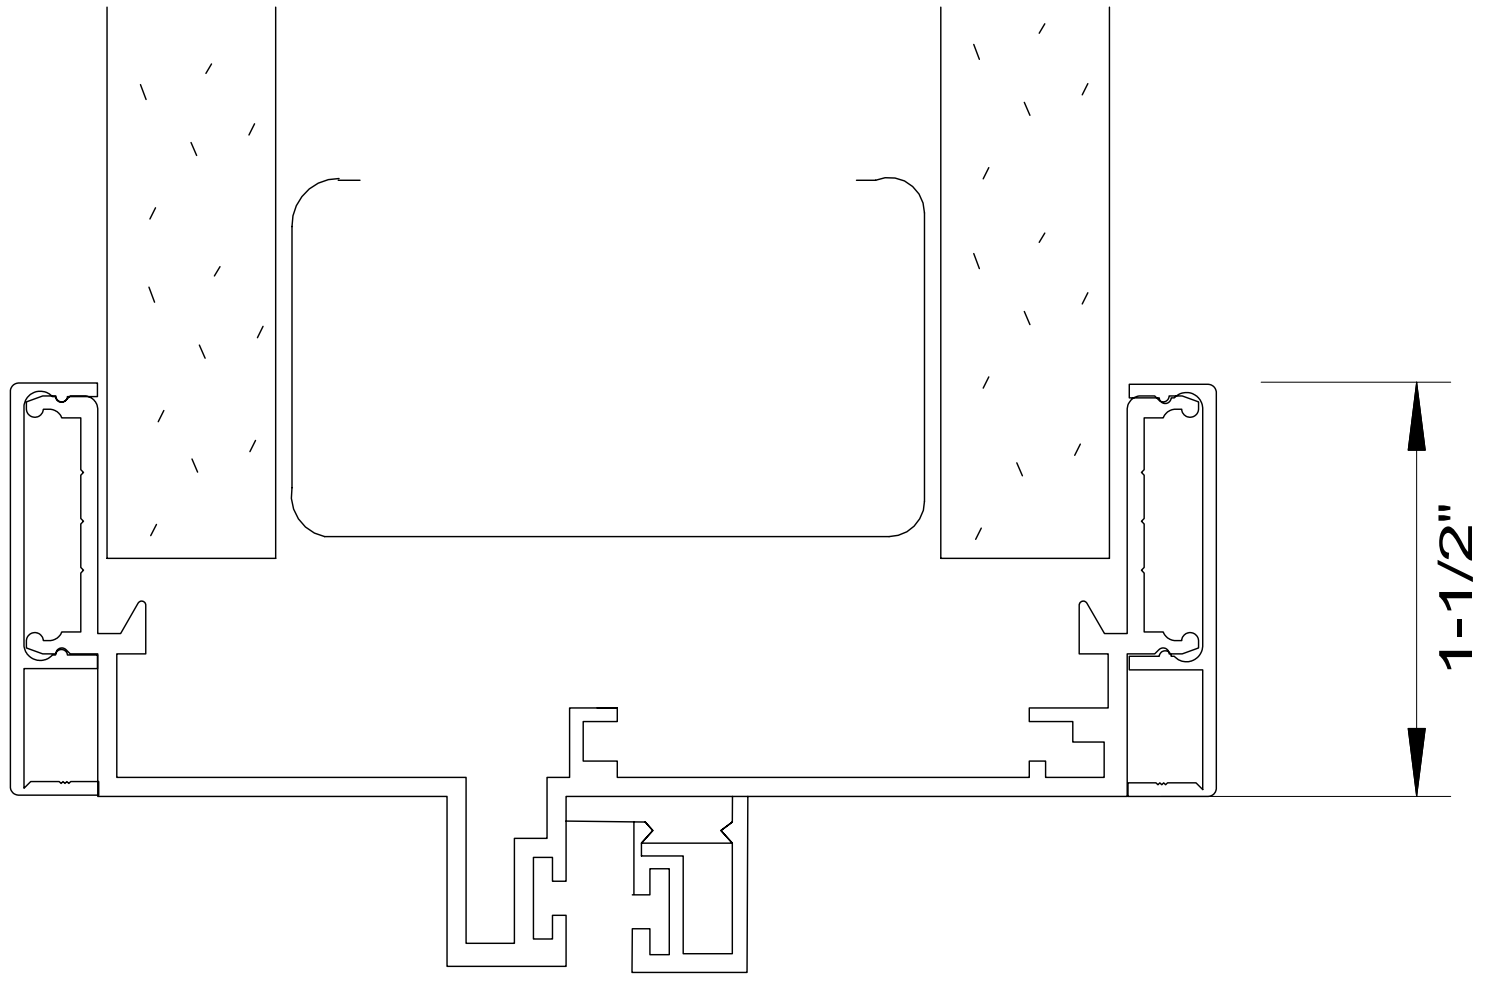

DETAIL#	DESCRIPTION	AVAILABLE WALL THICKNESSES
1	DOOR FRAME	3" up to 10-1/2"
1A	DOOR FRAME w/APPLIED GLASS STOP	3" up to 10-1/2"
2	CASED OPEN	3-3/4" & 4-7/8"
2A	CUSTOM CASED OPEN	SEE DETAIL
3	GLAZING HEAD/JAMB	3-1/2", 3-3/4" 4-7/8", 5-1/4"
4	GLAZING SILL (w/REMOVABLE STOP)	3-1/2", 3-3/4" 4-7/8", 5-1/4"
5	GLAZING SILL w/FLOOR CHANNEL	3-3/4" & 4-7/8" *custom size channels available*
6	VERTICAL GLAZING MULLION	3-1/2", 3-3/4" 4-7/8", 5-1/4"
7	HORIZONTAL GLAZING MULLION	3-1/2", 3-3/4" 4-7/8", 5-1/4"
8	DOOR to SIDELITE MULLION	3-1/2", 3-3/4" 4-7/8", 5-1/4"
9	TRANSOM BAR (DOOR FRAME)	3-3/4" & 4-7/8"
10	TRANSOM BAR (CASED OPEN)	3-3/4" & 4-7/8"
11	END CAP	3-3/4" & 4-7/8" *custom sizes available*

3-SIDED DOOR FRAME
(or CASED OPEN)

BORROWED LITE

FULL HEIGHT BORROWED LITE
(shown with mullions)

DOOR FRAME
w/GLASS TRANSOM

DOOR FRAME w/ATTACHED SIDELITE
(shown Full Height / no mullions)

1. DOOR FRAME
2. CASED OPEN
3. GLAZING HEAD/JAMB
4. GLAZING SILL
5. GLAZING SILL w/FLOOR CHANNEL
6. VERTICAL MULLION
7. HORIZONTAL MULLION
8. DOOR to SIDELITE MULLION
9. TRANSOM BAR (DOOR HEADER)
10. TRANSOM BAR (CASED OPEN HEADER)

AA
Alpha Aluminum
Products

Door Frame Detail
with 1-1/2" Flush Trim

4-7/8" & 3-3/4" THROAT ONLY

1-1/2"

AA
Alpha Aluminum
Products

CUSTOM SIZE
CASED OPEN
with 1-1/2" Flush Trim

**** PARTS SHIPPED LOOSE
FOR FIELD ASSEMBLY ****

1-19/32"
(O.D. w/CHANNEL)

AA
Alpha Aluminum
Products

End Cap Detail
with 1-1/2" Flush Trim