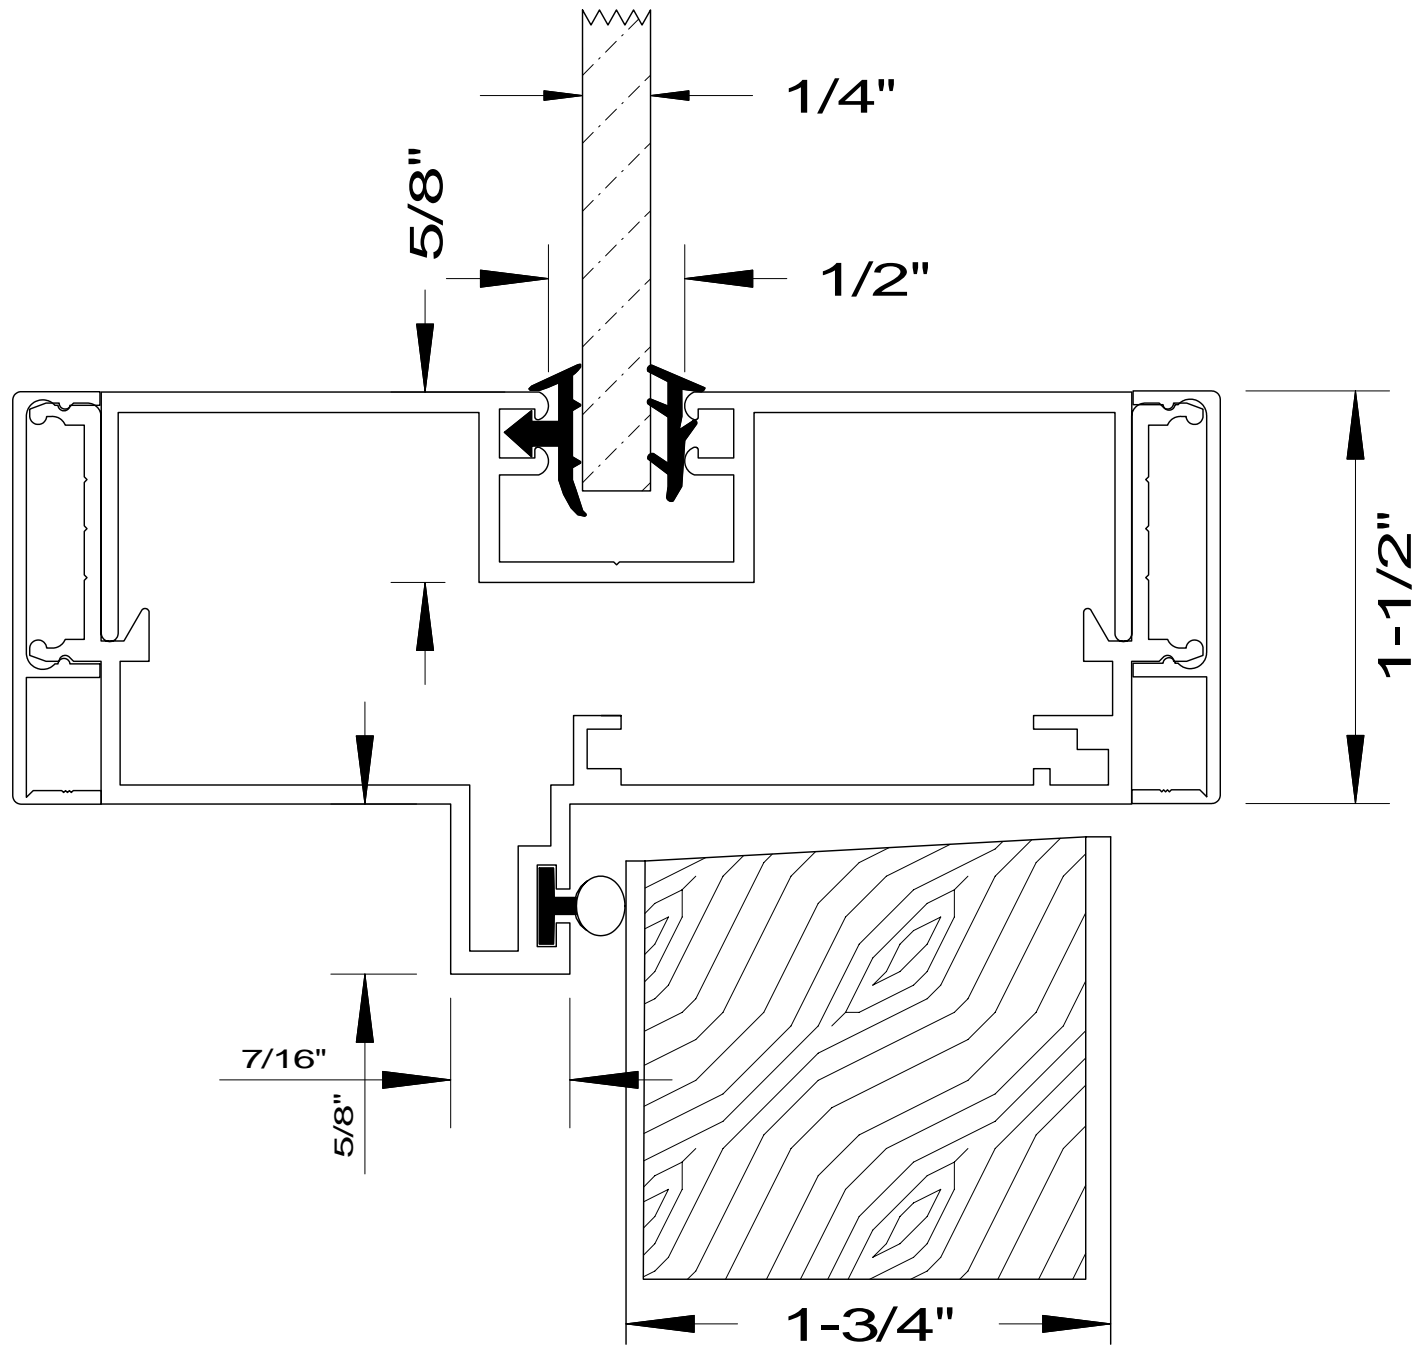

DETAIL#	DESCRIPTION	AVAILABLE WALL THICKNESSES
1	DOOR FRAME	3" up to 10-1/2"
1A	DOOR FRAME w/APPLIED GLASS STOP	3" up to 10-1/2"
2	CASED OPEN	3-3/4" & 4-7/8"
2A	CUSTOM CASED OPEN	SEE DETAIL
3	GLAZING HEAD/JAMB	3-1/2", 3-3/4" 4-7/8", 5-1/4"
4	GLAZING SILL (w/REMOVABLE STOP)	3-1/2", 3-3/4" 4-7/8", 5-1/4"
5	GLAZING SILL w/FLOOR CHANNEL	3-3/4" & 4-7/8" *custom size channels available*
6	VERTICAL GLAZING MULLION	3-1/2", 3-3/4" 4-7/8", 5-1/4"
7	HORIZONTAL GLAZING MULLION	3-1/2", 3-3/4" 4-7/8", 5-1/4"
8	DOOR to SIDELITE MULLION	3-1/2", 3-3/4" 4-7/8", 5-1/4"
9	TRANSOM BAR (DOOR FRAME)	3-3/4" & 4-7/8"
10	TRANSOM BAR (CASED OPEN)	3-3/4" & 4-7/8"
11	END CAP	3-3/4" & 4-7/8" *custom sizes available*

3-SIDED DOOR FRAME
(or CASED OPEN)

BORROWED LITE

FULL HEIGHT BORROWED LITE
(shown with mullions)

DOOR FRAME
w/GLASS TRANSOM

DOOR FRAME w/ATTACHED SIDELITE
(shown Full Height / no mullions)

1. DOOR FRAME
2. CASED OPEN
3. GLAZING HEAD/JAMB
4. GLAZING SILL
5. GLAZING SILL w/FLOOR CHANNEL
6. VERTICAL MULLION
7. HORIZONTAL MULLION
8. DOOR to SIDELITE MULLION
9. TRANSOM BAR (DOOR HEADER)
10. TRANSOM BAR (CASED OPEN HEADER)

AA
Alpha Aluminum
Products

Door Frame Detail
with 1-1/2" Flush Trim

4-7/8" & 3-3/4" THROAT ONLY

1-1/2"

AA
Alpha Aluminum
Products

CUSTOM SIZE
CASED OPEN
with 1-1/2" Flush Trim

**** PARTS SHIPPED LOOSE
FOR FIELD ASSEMBLY ****

1-19/32"
(O.D. w/CHANNEL)

AA
Alpha Aluminum
Products

End Cap Detail
with 1-1/2" Flush Trim