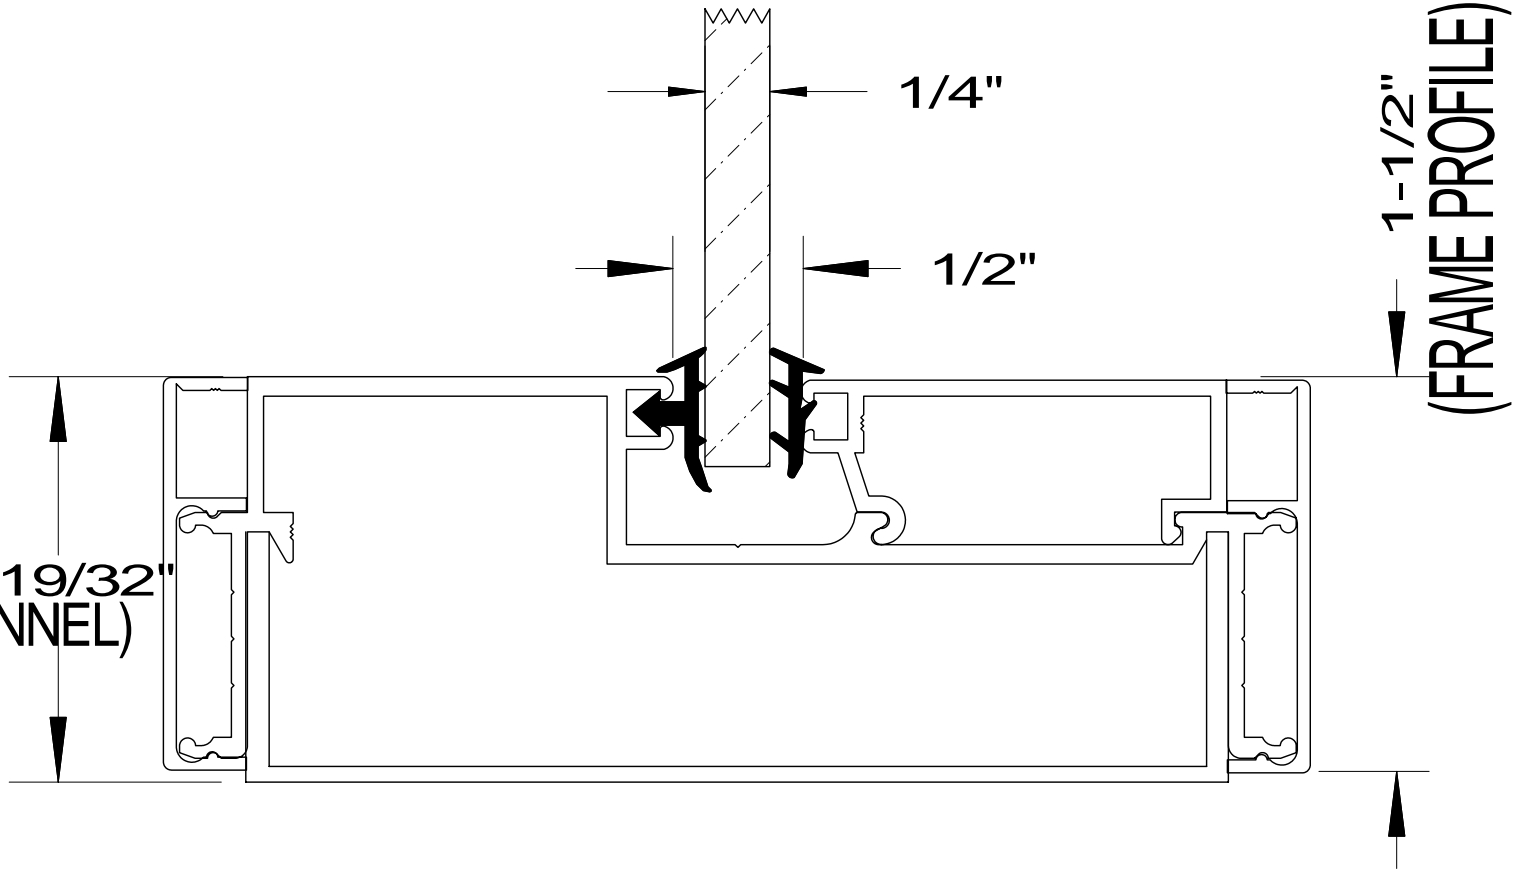

DETAIL#	DESCRIPTION	AVAILABLE WALL THICKNESSES
1	DOOR FRAME	3" up to 10-1/2"
1A	DOOR FRAME w/APPLIED GLASS STOP	3" up to 10-1/2"
2	CASED OPEN	3-3/4" & 4-7/8"
2A	CUSTOM CASED OPEN	SEE DETAIL
3	GLAZING HEAD/JAMB	3-1/2", 3-3/4" 4-7/8", 5-1/4"
4	GLAZING SILL (w/REMOVABLE STOP)	3-1/2", 3-3/4" 4-7/8", 5-1/4"
5	GLAZING SILL w/FLOOR CHANNEL	3-3/4" & 4-7/8" *custom size channels available*
6	VERTICAL GLAZING MULLION	3-1/2", 3-3/4" 4-7/8", 5-1/4"
7	HORIZONTAL GLAZING MULLION	3-1/2", 3-3/4" 4-7/8", 5-1/4"
8	DOOR to SIDELITE MULLION	3-1/2", 3-3/4" 4-7/8", 5-1/4"
9	TRANSOM BAR (DOOR FRAME)	3-3/4" & 4-7/8"
10	TRANSOM BAR (CASED OPEN)	3-3/4" & 4-7/8"
11	END CAP	3-3/4" & 4-7/8" *custom sizes available*

3-SIDED DOOR FRAME
(or CASED OPEN)

BORROWED LITE

FULL HEIGHT BORROWED LITE
(shown with mullions)

DOOR FRAME
w/GLASS TRANSOM

DOOR FRAME w/ATTACHED SIDELITE
(shown Full Height / no mullions)

1. DOOR FRAME
2. CASED OPEN
3. GLAZING HEAD/JAMB
4. GLAZING SILL
5. GLAZING SILL w/FLOOR CHANNEL
6. VERTICAL MULLION
7. HORIZONTAL MULLION
8. DOOR to SIDELITE MULLION
9. TRANSOM BAR (DOOR HEADER)
10. TRANSOM BAR (CASED OPEN HEADER)

AA
Alpha Aluminum
Products

Door Frame Detail
with 1-1/2" Flush Trim

4-7/8" & 3-3/4" THROAT ONLY

1-1/2"

AA
Alpha Aluminum
Products

CUSTOM SIZE
CASED OPEN
with 1-1/2" Flush Trim

**** PARTS SHIPPED LOOSE
FOR FIELD ASSEMBLY ****

1-19/32"
(O.D. w/CHANNEL)

AA
Alpha Aluminum
Products

End Cap Detail
with 1-1/2" Flush Trim