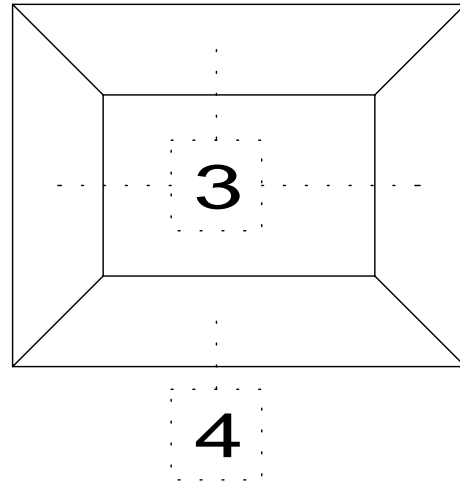

DETAIL#	DESCRIPTION	AVAILABLE WALL THICKNESSES
1	DOOR FRAME	3" up to 10-1/2"
1A	DOOR FRAME w/APPLIED GLASS STOP	3" up to 10-1/2"
2	CASED OPEN	3-3/4" & 4-7/8"
2A	CUSTOM CASED OPEN	SEE DETAIL
3	GLAZING HEAD/JAMB	3-1/2", 3-3/4" 4-7/8", 5-1/4"
4	GLAZING SILL (w/REMOVABLE STOP)	3-1/2", 3-3/4" 4-7/8", 5-1/4"
5	GLAZING SILL w/FLOOR CHANNEL	3-3/4" & 4-7/8" *custom size channels available*
6	VERTICAL GLAZING MULLION	3-1/2", 3-3/4" 4-7/8", 5-1/4"
7	HORIZONTAL GLAZING MULLION	3-1/2", 3-3/4" 4-7/8", 5-1/4"
8	DOOR to SIDELITE MULLION	3-1/2", 3-3/4" 4-7/8", 5-1/4"
9	TRANSOM BAR (DOOR FRAME)	3-3/4" & 4-7/8"
10	TRANSOM BAR (CASED OPEN)	3-3/4" & 4-7/8"
11	END CAP	3-3/4" & 4-7/8" *custom sizes available*

3-SIDED DOOR FRAME
(or CASED OPEN)

BORROWED LITE

FULL HEIGHT BORROWED LITE
(shown with mullions)

DOOR FRAME
w/GLASS TRANSOM

DOOR FRAME w/ATTACHED SIDELITE
(shown Full Height / no mullions)

1. DOOR FRAME
2. CASED OPEN
3. GLAZING HEAD/JAMB
4. GLAZING SILL
5. GLAZING SILL w/FLOOR CHANNEL
6. VERTICAL MULLION
7. HORIZONTAL MULLION
8. DOOR to SIDELITE MULLION
9. TRANSOM BAR (DOOR HEADER)
10. TRANSOM BAR (CASED OPEN HEADER)

AA
Alpha Aluminum
Products

Door Frame Detail
with 1-1/2" Flush Trim

4-7/8" & 3-3/4" THROAT ONLY

1-1/2"

AA
Alpha Aluminum
Products

CUSTOM SIZE
CASED OPEN
with 1-1/2" Flush Trim

**** PARTS SHIPPED LOOSE
FOR FIELD ASSEMBLY ****

1-19/32"
(O.D. w/CHANNEL)

AA
Alpha Aluminum
Products

End Cap Detail
with 1-1/2" Flush Trim