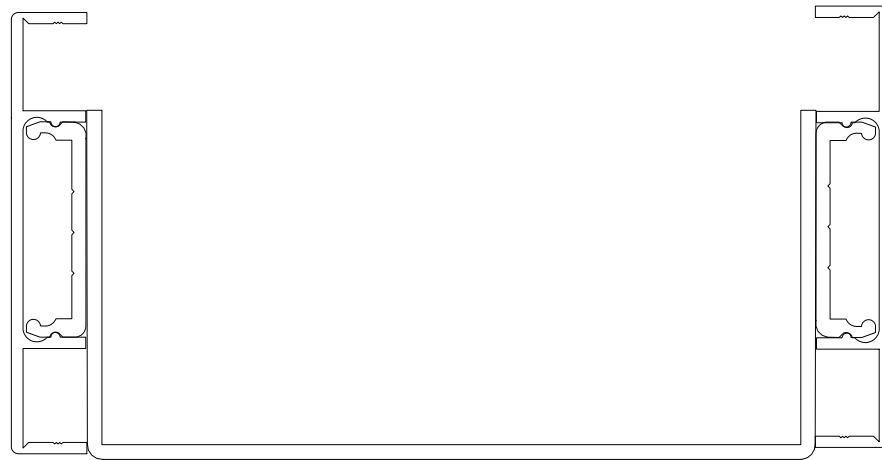

DETAIL#	DESCRIPTION	AVAILABLE WALL THICKNESSES
1	DOOR FRAME	3" up to 10-1/2"
1A	DOOR FRAME w/APPLIED GLASS STOP	3" up to 10-1/2"
2	CASED OPEN	3-3/4" & 4-7/8"
2A	CUSTOM CASED OPEN	SEE DETAIL
3	GLAZING HEAD/JAMB	3-1/2", 3-3/4" 4-7/8", 5-1/4"
4	GLAZING SILL (w/REMOVABLE STOP)	3-1/2", 3-3/4" 4-7/8", 5-1/4"
5	GLAZING SILL w/FLOOR CHANNEL	3-3/4" & 4-7/8" *custom size channels available*
6	VERTICAL GLAZING MULLION	3-1/2", 3-3/4" 4-7/8", 5-1/4"
7	HORIZONTAL GLAZING MULLION	3-1/2", 3-3/4" 4-7/8", 5-1/4"
8	DOOR to SIDELITE MULLION	3-1/2", 3-3/4" 4-7/8", 5-1/4"
9	TRANSOM BAR (DOOR FRAME)	3-3/4" & 4-7/8"
10	TRANSOM BAR (CASED OPEN)	3-3/4" & 4-7/8"
11	END CAP	3-3/4" & 4-7/8" *custom sizes available*

3-SIDED DOOR FRAME
(or CASED OPEN)

BORROWED LITE

FULL HEIGHT BORROWED LITE
(shown with mullions)

DOOR FRAME
w/GLASS TRANSOM

DOOR FRAME w/ATTACHED SIDELITE
(shown Full Height / no mullions)

1. DOOR FRAME
2. CASED OPEN
3. GLAZING HEAD/JAMB
4. GLAZING SILL
5. GLAZING SILL w/FLOOR CHANNEL
6. VERTICAL MULLION
7. HORIZONTAL MULLION
8. DOOR to SIDELITE MULLION
9. TRANSOM BAR (DOOR HEADER)
10. TRANSOM BAR (CASED OPEN HEADER)

AA
Alpha Aluminum
Products

CUSTOM SIZE
CASED OPEN
with 2" FLUSH TRIM

**** PARTS SHIPPED LOOSE
FOR FIELD ASSEMBLY ****

Transom Bar-Cased Open
with 2" FLUSH TRIM