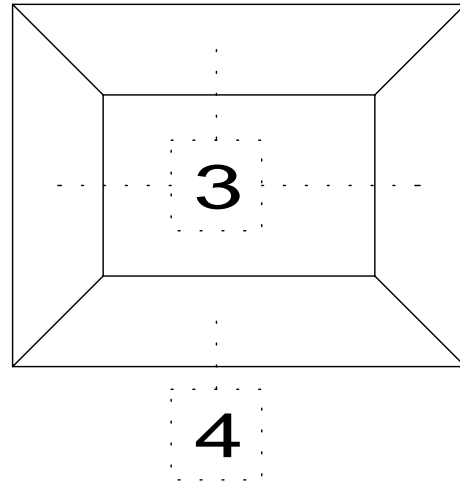

DETAIL#	DESCRIPTION	AVAILABLE WALL THICKNESSES
1	DOOR FRAME	3" up to 10-1/2"
1A	DOOR FRAME w/APPLIED GLASS STOP	3" up to 10-1/2"
2	CASED OPEN	3-3/4" & 4-7/8"
2A	CUSTOM CASED OPEN	SEE DETAIL
3	GLAZING HEAD/JAMB	3-1/2", 3-3/4" 4-7/8", 5-1/4"
4	GLAZING SILL (w/REMOVABLE STOP)	3-1/2", 3-3/4" 4-7/8", 5-1/4"
5	GLAZING SILL w/FLOOR CHANNEL	3-3/4" & 4-7/8" *custom size channels available*
6	VERTICAL GLAZING MULLION	3-1/2", 3-3/4" 4-7/8", 5-1/4"
7	HORIZONTAL GLAZING MULLION	3-1/2", 3-3/4" 4-7/8", 5-1/4"
8	DOOR to SIDELITE MULLION	3-1/2", 3-3/4" 4-7/8", 5-1/4"
9	TRANSOM BAR (DOOR FRAME)	3-3/4" & 4-7/8"
10	TRANSOM BAR (CASED OPEN)	3-3/4" & 4-7/8"
11	END CAP	3-3/4" & 4-7/8" *custom sizes available*

3-SIDED DOOR FRAME
(or CASED OPEN)

BORROWED LITE

FULL HEIGHT BORROWED LITE
(shown with mullions)

DOOR FRAME
w/GLASS TRANSOM

DOOR FRAME w/ATTACHED SIDELITE
(shown Full Height / no mullions)

1. DOOR FRAME
2. CASED OPEN
3. GLAZING HEAD/JAMB
4. GLAZING SILL
5. GLAZING SILL w/FLOOR CHANNEL
6. VERTICAL MULLION
7. HORIZONTAL MULLION
8. DOOR to SIDELITE MULLION
9. TRANSOM BAR (DOOR HEADER)
10. TRANSOM BAR (CASED OPEN HEADER)

AA
Alpha Aluminum
Products

CUSTOM SIZE
CASED OPEN
with 2" FLUSH TRIM

**** PARTS SHIPPED LOOSE
FOR FIELD ASSEMBLY ****

Transom Bar-Cased Open
with 2" FLUSH TRIM