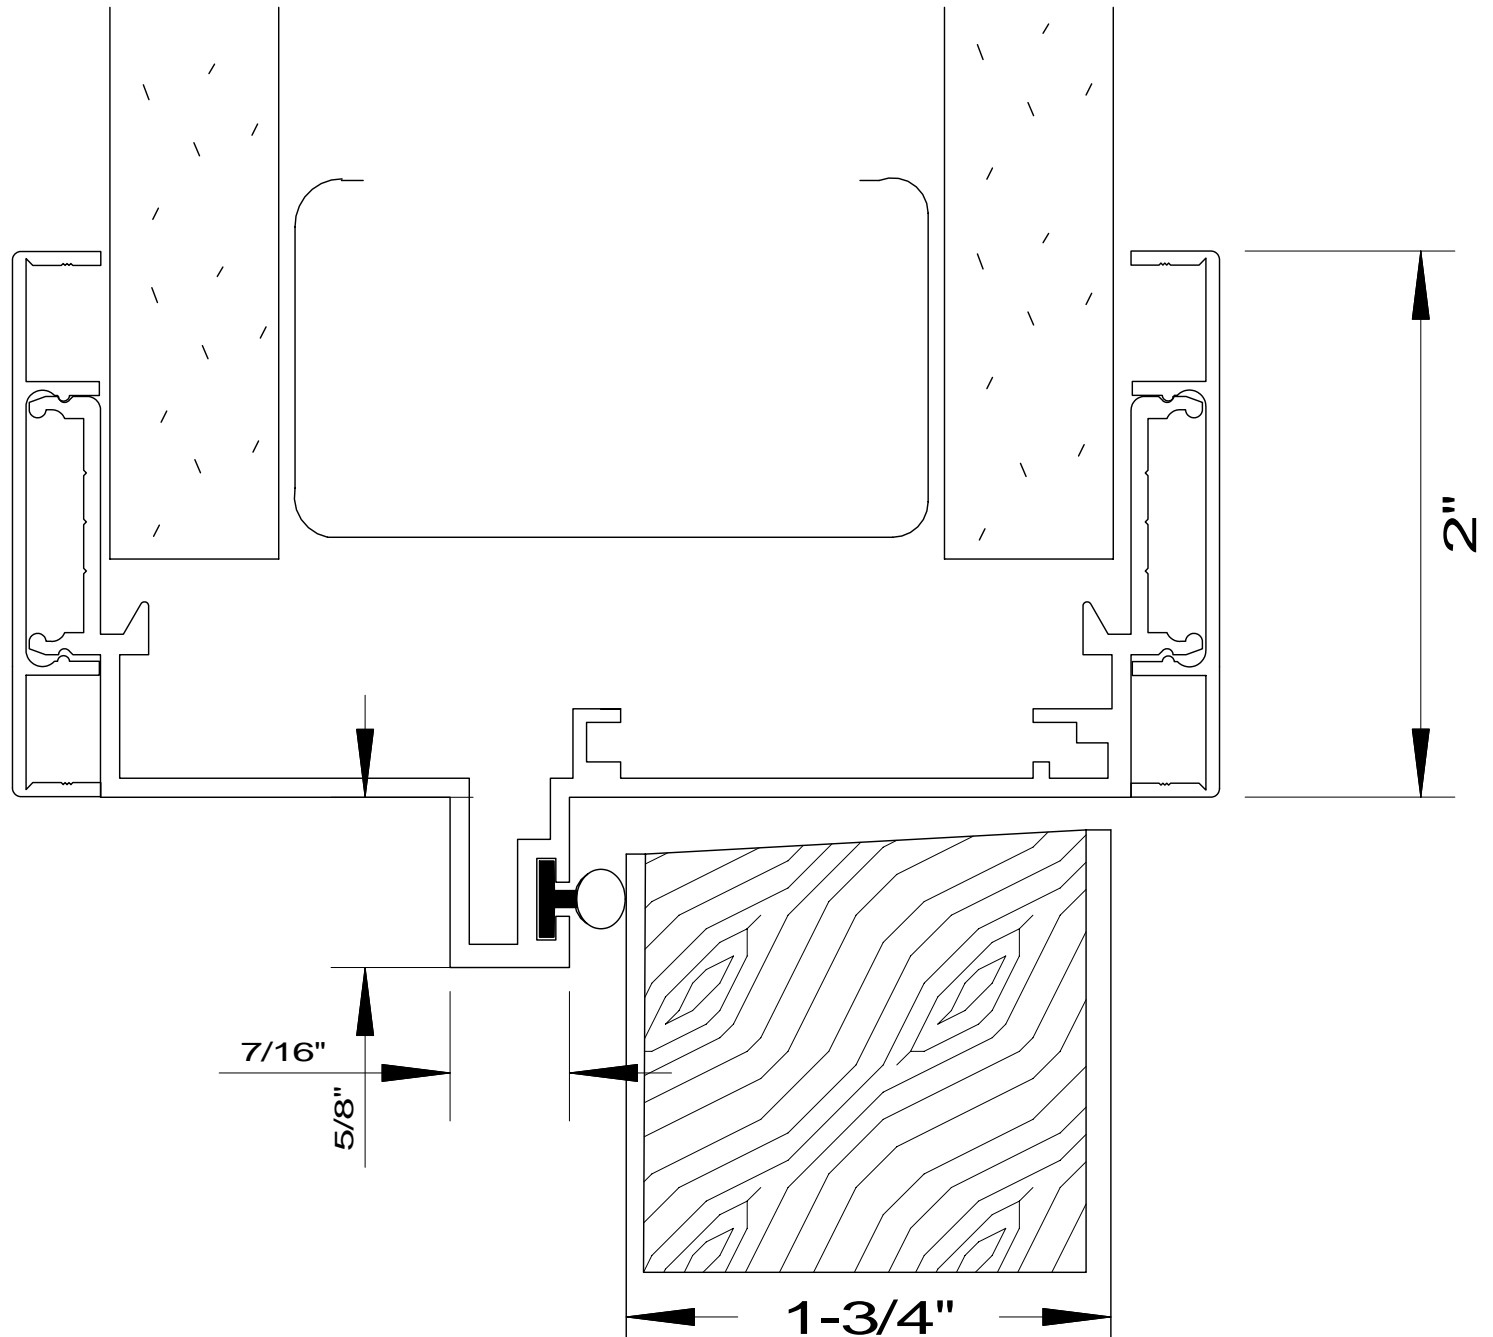

DETAIL#	DESCRIPTION	AVAILABLE WALL THICKNESSES
1	DOOR FRAME	3" up to 10-1/2"
1A	DOOR FRAME w/APPLIED GLASS STOP	3" up to 10-1/2"
2	CASED OPEN	3-3/4" & 4-7/8"
2A	CUSTOM CASED OPEN	SEE DETAIL
3	GLAZING HEAD/JAMB	3-1/2", 3-3/4" 4-7/8", 5-1/4"
4	GLAZING SILL (w/REMOVABLE STOP)	3-1/2", 3-3/4" 4-7/8", 5-1/4"
5	GLAZING SILL w/FLOOR CHANNEL	3-3/4" & 4-7/8" *custom size channels available*
6	VERTICAL GLAZING MULLION	3-1/2", 3-3/4" 4-7/8", 5-1/4"
7	HORIZONTAL GLAZING MULLION	3-1/2", 3-3/4" 4-7/8", 5-1/4"
8	DOOR to SIDELITE MULLION	3-1/2", 3-3/4" 4-7/8", 5-1/4"
9	TRANSOM BAR (DOOR FRAME)	3-3/4" & 4-7/8"
10	TRANSOM BAR (CASED OPEN)	3-3/4" & 4-7/8"
11	END CAP	3-3/4" & 4-7/8" *custom sizes available*

3-SIDED DOOR FRAME
(or CASED OPEN)

BORROWED LITE

FULL HEIGHT BORROWED LITE
(shown with mullions)

DOOR FRAME
w/GLASS TRANSOM

DOOR FRAME w/ATTACHED SIDELITE
(shown Full Height / no mullions)

1. DOOR FRAME
2. CASED OPEN
3. GLAZING HEAD/JAMB
4. GLAZING SILL
5. GLAZING SILL w/FLOOR CHANNEL
6. VERTICAL MULLION
7. HORIZONTAL MULLION
8. DOOR to SIDELITE MULLION
9. TRANSOM BAR (DOOR HEADER)
10. TRANSOM BAR (CASED OPEN HEADER)

AA
Alpha Aluminum
Products

CUSTOM SIZE
CASED OPEN
with 2" FLUSH TRIM

**** PARTS SHIPPED LOOSE
FOR FIELD ASSEMBLY ****

Transom Bar-Cased Open
with 2" FLUSH TRIM