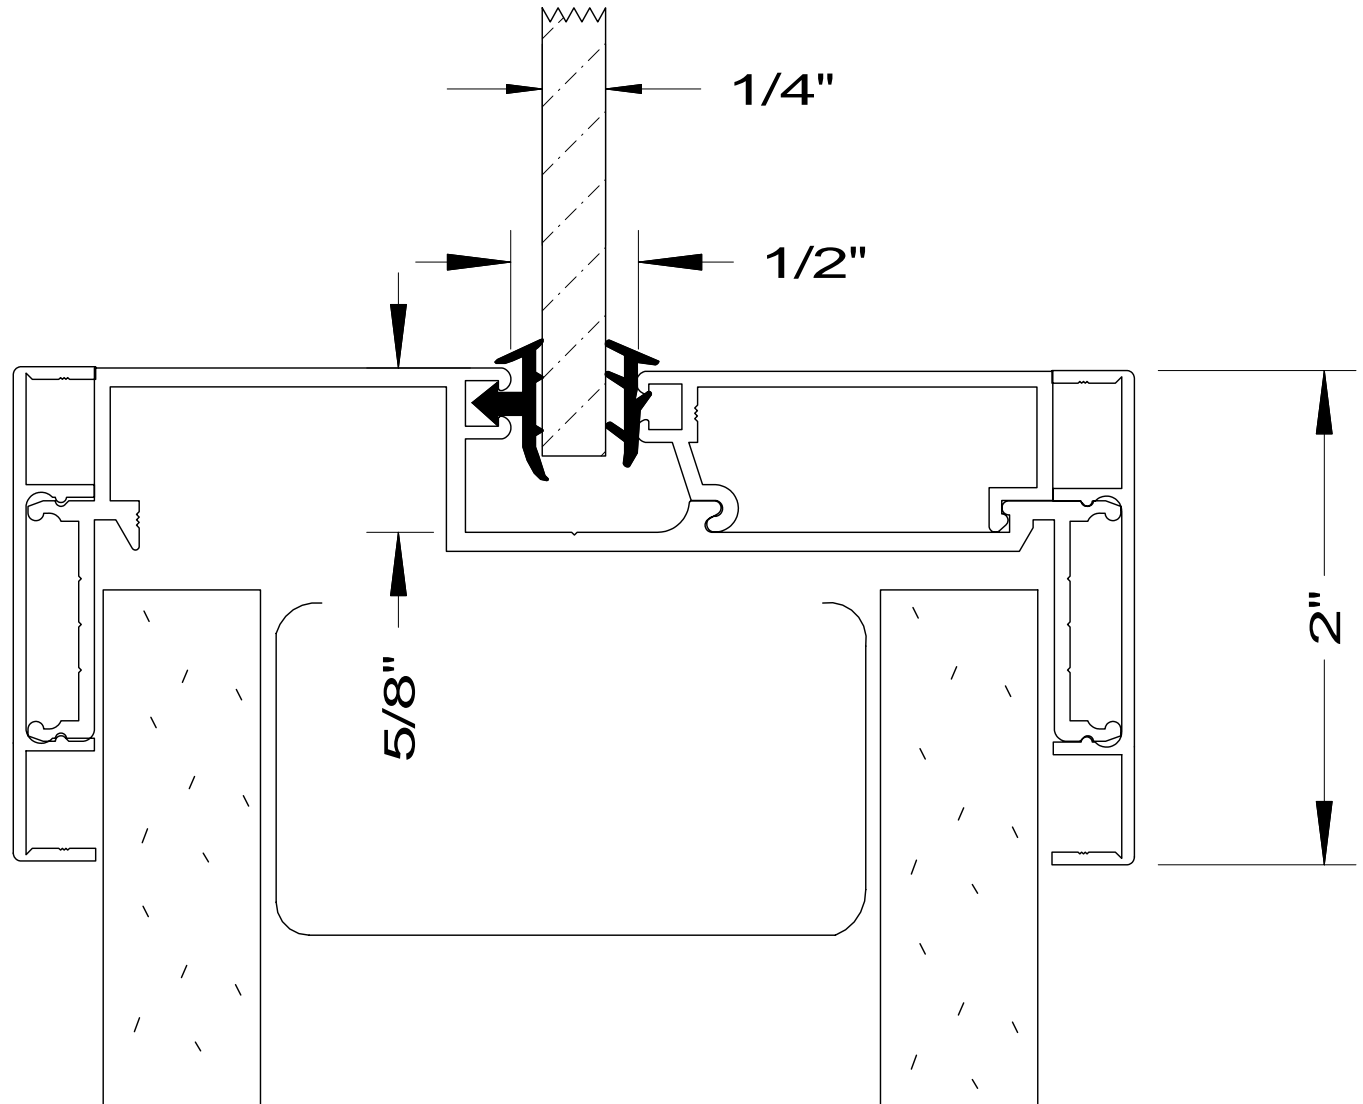

DETAIL#	DESCRIPTION	AVAILABLE WALL THICKNESSES
1	DOOR FRAME	3" up to 10-1/2"
1A	DOOR FRAME w/APPLIED GLASS STOP	3" up to 10-1/2"
2	CASED OPEN	3-3/4" & 4-7/8"
2A	CUSTOM CASED OPEN	SEE DETAIL
3	GLAZING HEAD/JAMB	3-1/2", 3-3/4" 4-7/8", 5-1/4"
4	GLAZING SILL (w/REMOVABLE STOP)	3-1/2", 3-3/4" 4-7/8", 5-1/4"
5	GLAZING SILL w/FLOOR CHANNEL	3-3/4" & 4-7/8" *custom size channels available*
6	VERTICAL GLAZING MULLION	3-1/2", 3-3/4" 4-7/8", 5-1/4"
7	HORIZONTAL GLAZING MULLION	3-1/2", 3-3/4" 4-7/8", 5-1/4"
8	DOOR to SIDELITE MULLION	3-1/2", 3-3/4" 4-7/8", 5-1/4"
9	TRANSOM BAR (DOOR FRAME)	3-3/4" & 4-7/8"
10	TRANSOM BAR (CASED OPEN)	3-3/4" & 4-7/8"
11	END CAP	3-3/4" & 4-7/8" *custom sizes available*

3-SIDED DOOR FRAME
(or CASED OPEN)

BORROWED LITE

FULL HEIGHT BORROWED LITE
(shown with mullions)

DOOR FRAME
w/GLASS TRANSOM

DOOR FRAME w/ATTACHED SIDELITE
(shown Full Height / no mullions)

1. DOOR FRAME
2. CASED OPEN
3. GLAZING HEAD/JAMB
4. GLAZING SILL
5. GLAZING SILL w/FLOOR CHANNEL
6. VERTICAL MULLION
7. HORIZONTAL MULLION
8. DOOR to SIDELITE MULLION
9. TRANSOM BAR (DOOR HEADER)
10. TRANSOM BAR (CASED OPEN HEADER)

AA
Alpha Aluminum
Products

CUSTOM SIZE
CASED OPEN
with 2" FLUSH TRIM

**** PARTS SHIPPED LOOSE
FOR FIELD ASSEMBLY ****

Transom Bar-Cased Open
with 2" FLUSH TRIM