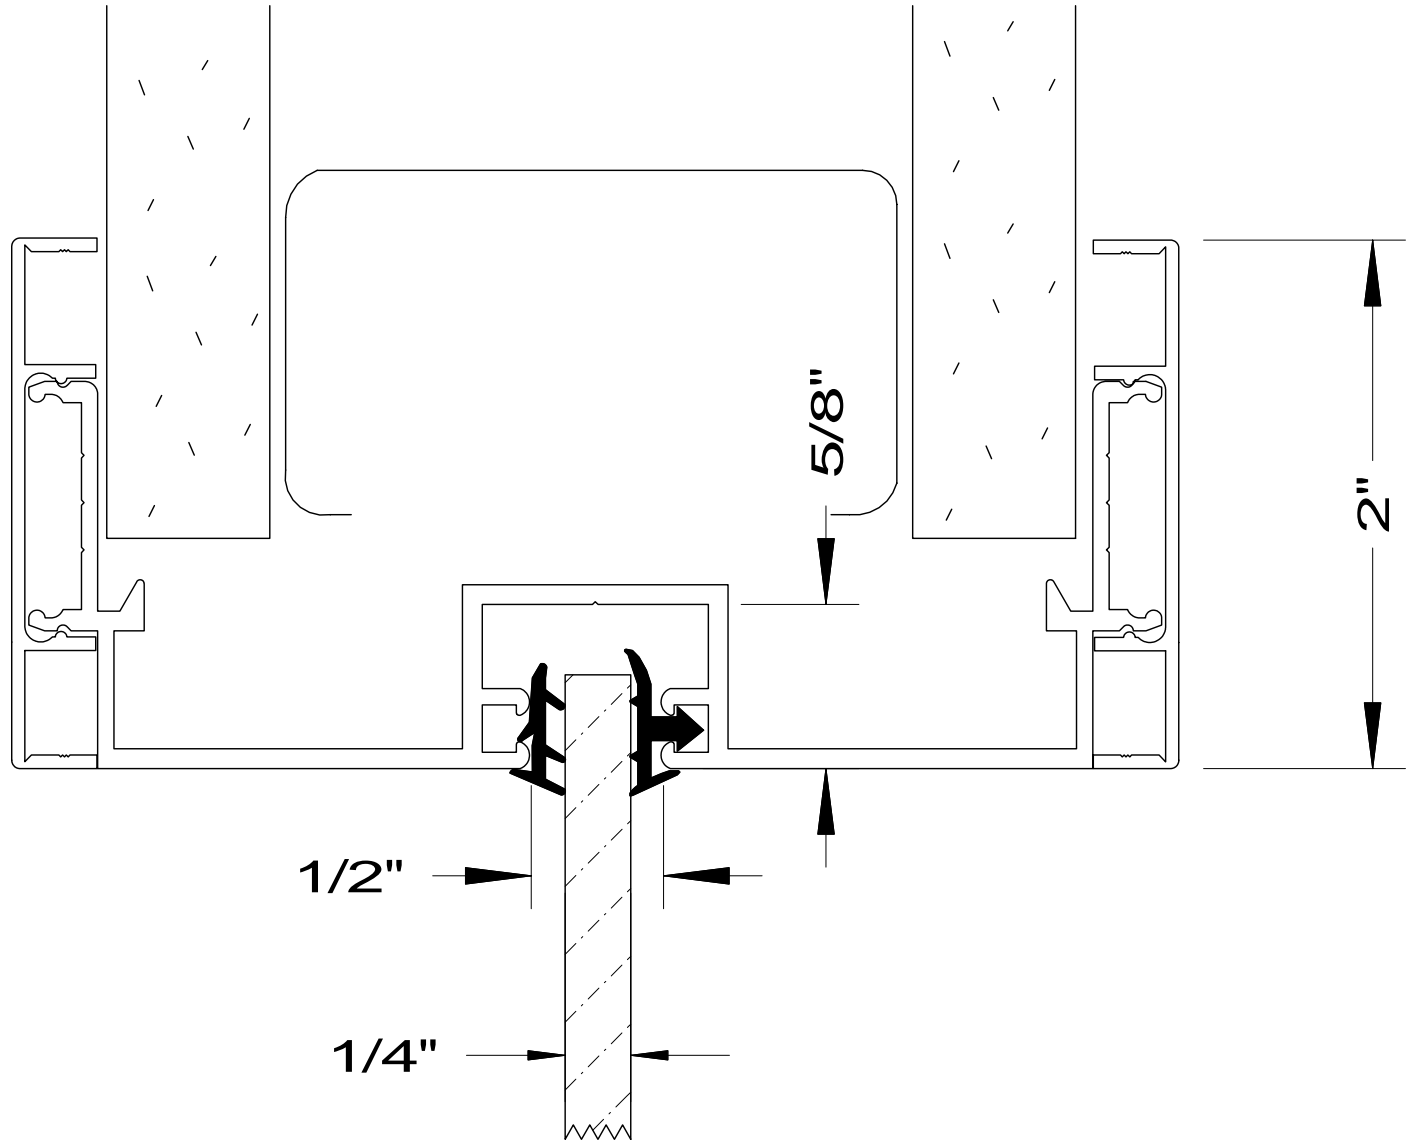

DETAIL#	DESCRIPTION	AVAILABLE WALL THICKNESSES
1	DOOR FRAME	3" up to 10-1/2"
1A	DOOR FRAME w/APPLIED GLASS STOP	3" up to 10-1/2"
2	CASED OPEN	3-3/4" & 4-7/8"
2A	CUSTOM CASED OPEN	SEE DETAIL
3	GLAZING HEAD/JAMB	3-1/2", 3-3/4" 4-7/8", 5-1/4"
4	GLAZING SILL (w/REMOVABLE STOP)	3-1/2", 3-3/4" 4-7/8", 5-1/4"
5	GLAZING SILL w/FLOOR CHANNEL	3-3/4" & 4-7/8" *custom size channels available*
6	VERTICAL GLAZING MULLION	3-1/2", 3-3/4" 4-7/8", 5-1/4"
7	HORIZONTAL GLAZING MULLION	3-1/2", 3-3/4" 4-7/8", 5-1/4"
8	DOOR to SIDELITE MULLION	3-1/2", 3-3/4" 4-7/8", 5-1/4"
9	TRANSOM BAR (DOOR FRAME)	3-3/4" & 4-7/8"
10	TRANSOM BAR (CASED OPEN)	3-3/4" & 4-7/8"
11	END CAP	3-3/4" & 4-7/8" *custom sizes available*

3-SIDED DOOR FRAME
(or CASED OPEN)

BORROWED LITE

FULL HEIGHT BORROWED LITE
(shown with mullions)

DOOR FRAME
w/GLASS TRANSOM

DOOR FRAME w/ATTACHED SIDELITE
(shown Full Height / no mullions)

1. DOOR FRAME
2. CASED OPEN
3. GLAZING HEAD/JAMB
4. GLAZING SILL
5. GLAZING SILL w/FLOOR CHANNEL
6. VERTICAL MULLION
7. HORIZONTAL MULLION
8. DOOR to SIDELITE MULLION
9. TRANSOM BAR (DOOR HEADER)
10. TRANSOM BAR (CASED OPEN HEADER)

AA
Alpha Aluminum
Products

CUSTOM SIZE
CASED OPEN
with 2" FLUSH TRIM

**** PARTS SHIPPED LOOSE
FOR FIELD ASSEMBLY ****

Transom Bar-Cased Open
with 2" FLUSH TRIM