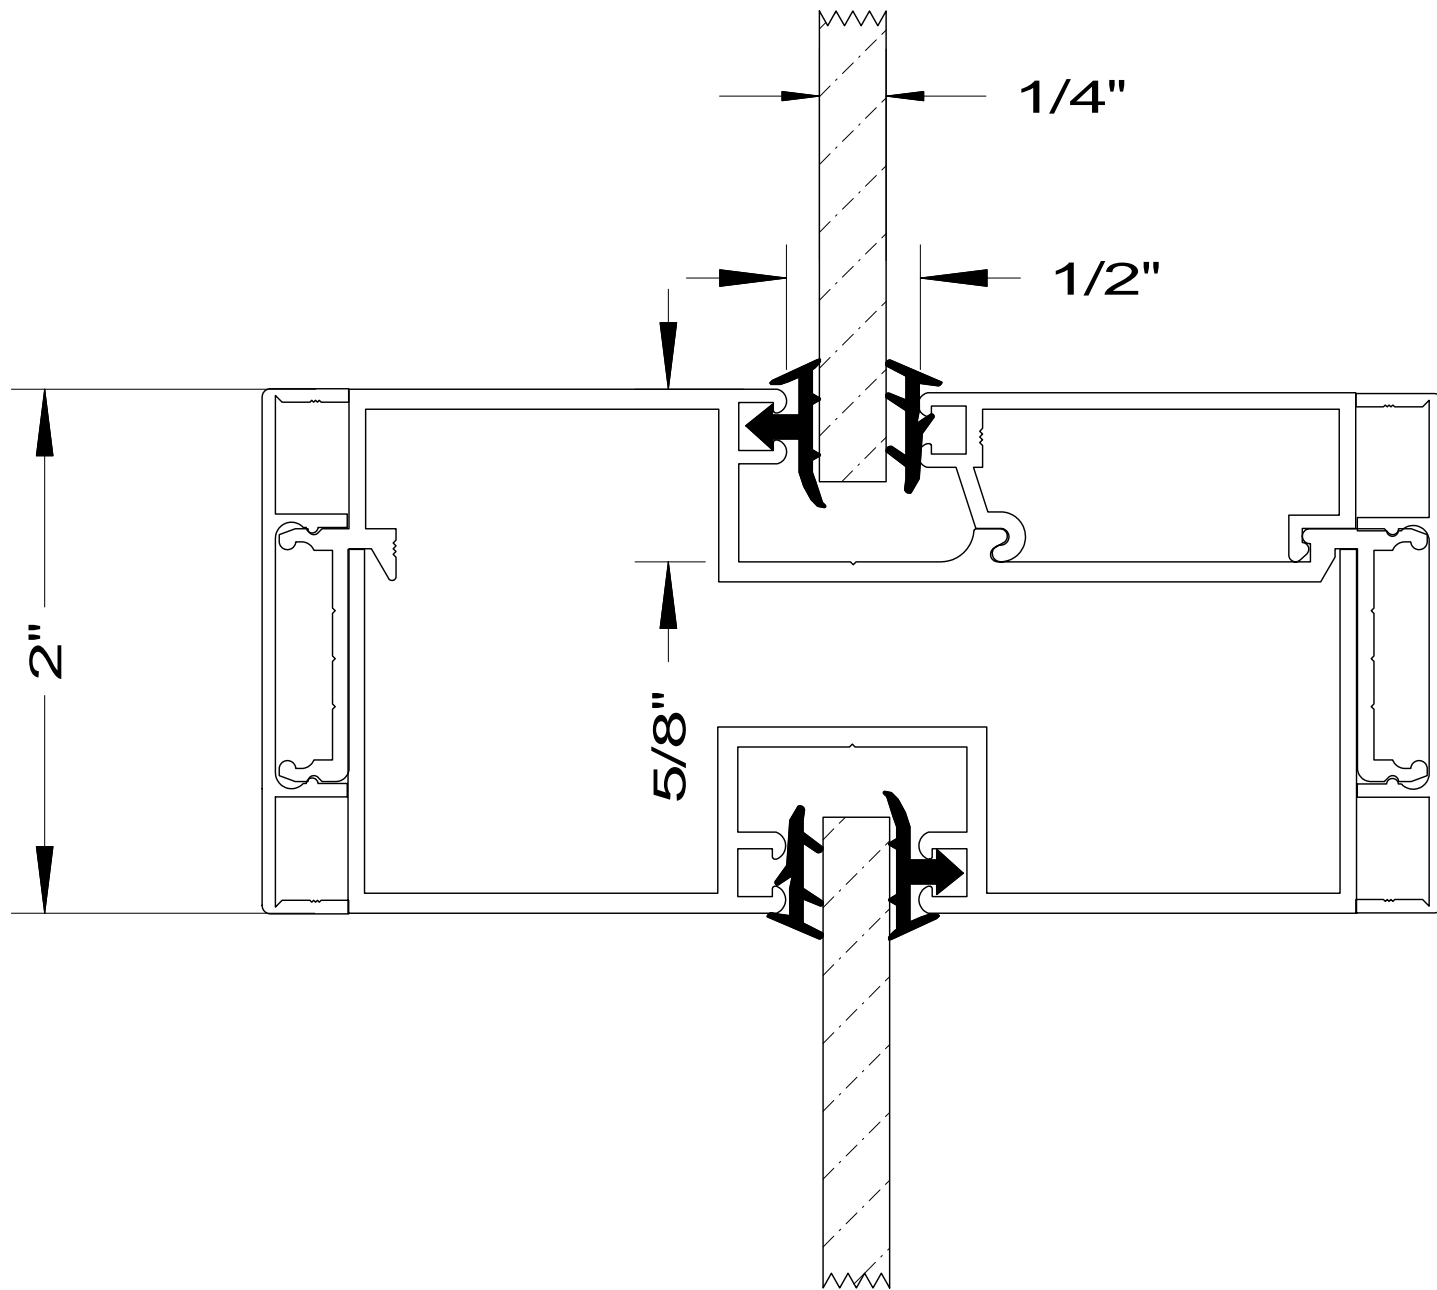

DETAIL#	DESCRIPTION	AVAILABLE WALL THICKNESSES
1	DOOR FRAME	3" up to 10-1/2"
1A	DOOR FRAME w/APPLIED GLASS STOP	3" up to 10-1/2"
2	CASED OPEN	3-3/4" & 4-7/8"
2A	CUSTOM CASED OPEN	SEE DETAIL
3	GLAZING HEAD/JAMB	3-1/2", 3-3/4" 4-7/8", 5-1/4"
4	GLAZING SILL (w/REMOVABLE STOP)	3-1/2", 3-3/4" 4-7/8", 5-1/4"
5	GLAZING SILL w/FLOOR CHANNEL	3-3/4" & 4-7/8" *custom size channels available*
6	VERTICAL GLAZING MULLION	3-1/2", 3-3/4" 4-7/8", 5-1/4"
7	HORIZONTAL GLAZING MULLION	3-1/2", 3-3/4" 4-7/8", 5-1/4"
8	DOOR to SIDELITE MULLION	3-1/2", 3-3/4" 4-7/8", 5-1/4"
9	TRANSOM BAR (DOOR FRAME)	3-3/4" & 4-7/8"
10	TRANSOM BAR (CASED OPEN)	3-3/4" & 4-7/8"
11	END CAP	3-3/4" & 4-7/8" *custom sizes available*

3-SIDED DOOR FRAME
(or CASED OPEN)

BORROWED LITE

FULL HEIGHT BORROWED LITE
(shown with mullions)

DOOR FRAME
w/GLASS TRANSOM

DOOR FRAME w/ATTACHED SIDELITE
(shown Full Height / no mullions)

1. DOOR FRAME
2. CASED OPEN
3. GLAZING HEAD/JAMB
4. GLAZING SILL
5. GLAZING SILL w/FLOOR CHANNEL
6. VERTICAL MULLION
7. HORIZONTAL MULLION
8. DOOR to SIDELITE MULLION
9. TRANSOM BAR (DOOR HEADER)
10. TRANSOM BAR (CASED OPEN HEADER)

AA
Alpha Aluminum
Products

CUSTOM SIZE
CASED OPEN
with 2" FLUSH TRIM

**** PARTS SHIPPED LOOSE
FOR FIELD ASSEMBLY ****

Transom Bar-Cased Open
with 2" FLUSH TRIM