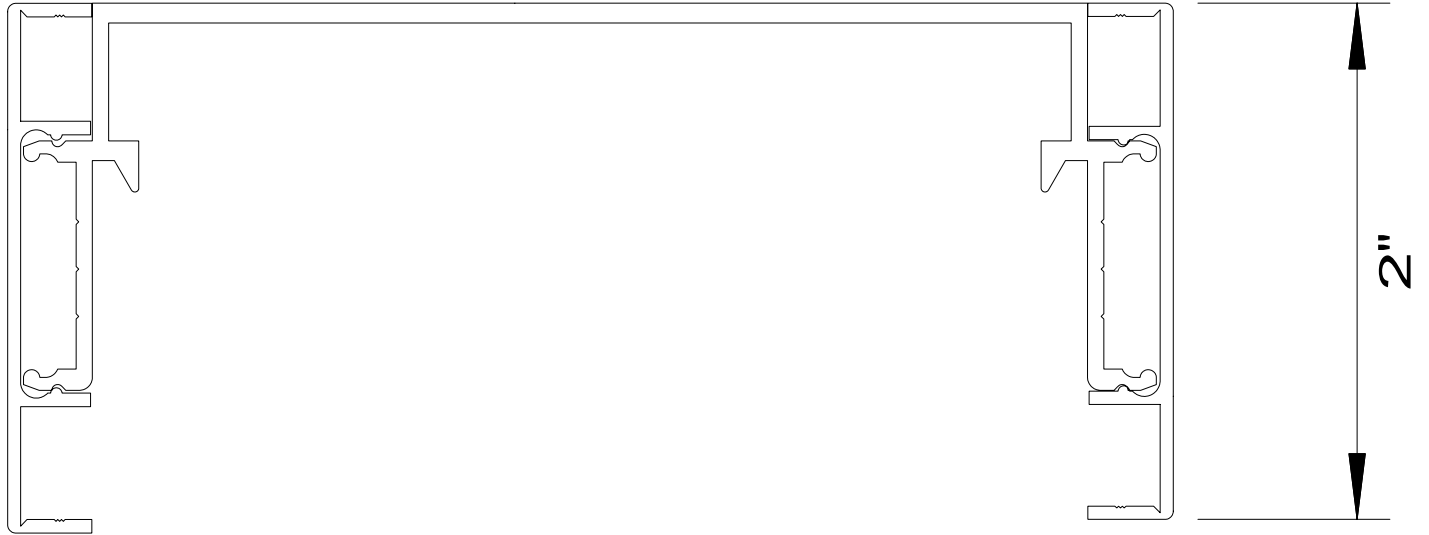

DETAIL#	DESCRIPTION	AVAILABLE WALL THICKNESSES
1	DOOR FRAME	3" up to 10-1/2"
1A	DOOR FRAME w/APPLIED GLASS STOP	3" up to 10-1/2"
2	CASED OPEN	3-3/4" & 4-7/8"
2A	CUSTOM CASED OPEN	SEE DETAIL
3	GLAZING HEAD/JAMB	3-1/2", 3-3/4" 4-7/8", 5-1/4"
4	GLAZING SILL (w/REMOVABLE STOP)	3-1/2", 3-3/4" 4-7/8", 5-1/4"
5	GLAZING SILL w/FLOOR CHANNEL	3-3/4" & 4-7/8" *custom size channels available*
6	VERTICAL GLAZING MULLION	3-1/2", 3-3/4" 4-7/8", 5-1/4"
7	HORIZONTAL GLAZING MULLION	3-1/2", 3-3/4" 4-7/8", 5-1/4"
8	DOOR to SIDELITE MULLION	3-1/2", 3-3/4" 4-7/8", 5-1/4"
9	TRANSOM BAR (DOOR FRAME)	3-3/4" & 4-7/8"
10	TRANSOM BAR (CASED OPEN)	3-3/4" & 4-7/8"
11	END CAP	3-3/4" & 4-7/8" *custom sizes available*

3-SIDED DOOR FRAME
(or CASED OPEN)

BORROWED LITE

FULL HEIGHT BORROWED LITE
(shown with mullions)

DOOR FRAME
w/GLASS TRANSOM

DOOR FRAME w/ATTACHED SIDELITE
(shown Full Height / no mullions)

1. DOOR FRAME
2. CASED OPEN
3. GLAZING HEAD/JAMB
4. GLAZING SILL
5. GLAZING SILL w/FLOOR CHANNEL
6. VERTICAL MULLION
7. HORIZONTAL MULLION
8. DOOR to SIDELITE MULLION
9. TRANSOM BAR (DOOR HEADER)
10. TRANSOM BAR (CASED OPEN HEADER)

AA
Alpha Aluminum
Products

CUSTOM SIZE
CASED OPEN
with 2" FLUSH TRIM

**** PARTS SHIPPED LOOSE
FOR FIELD ASSEMBLY ****

Transom Bar-Cased Open
with 2" FLUSH TRIM