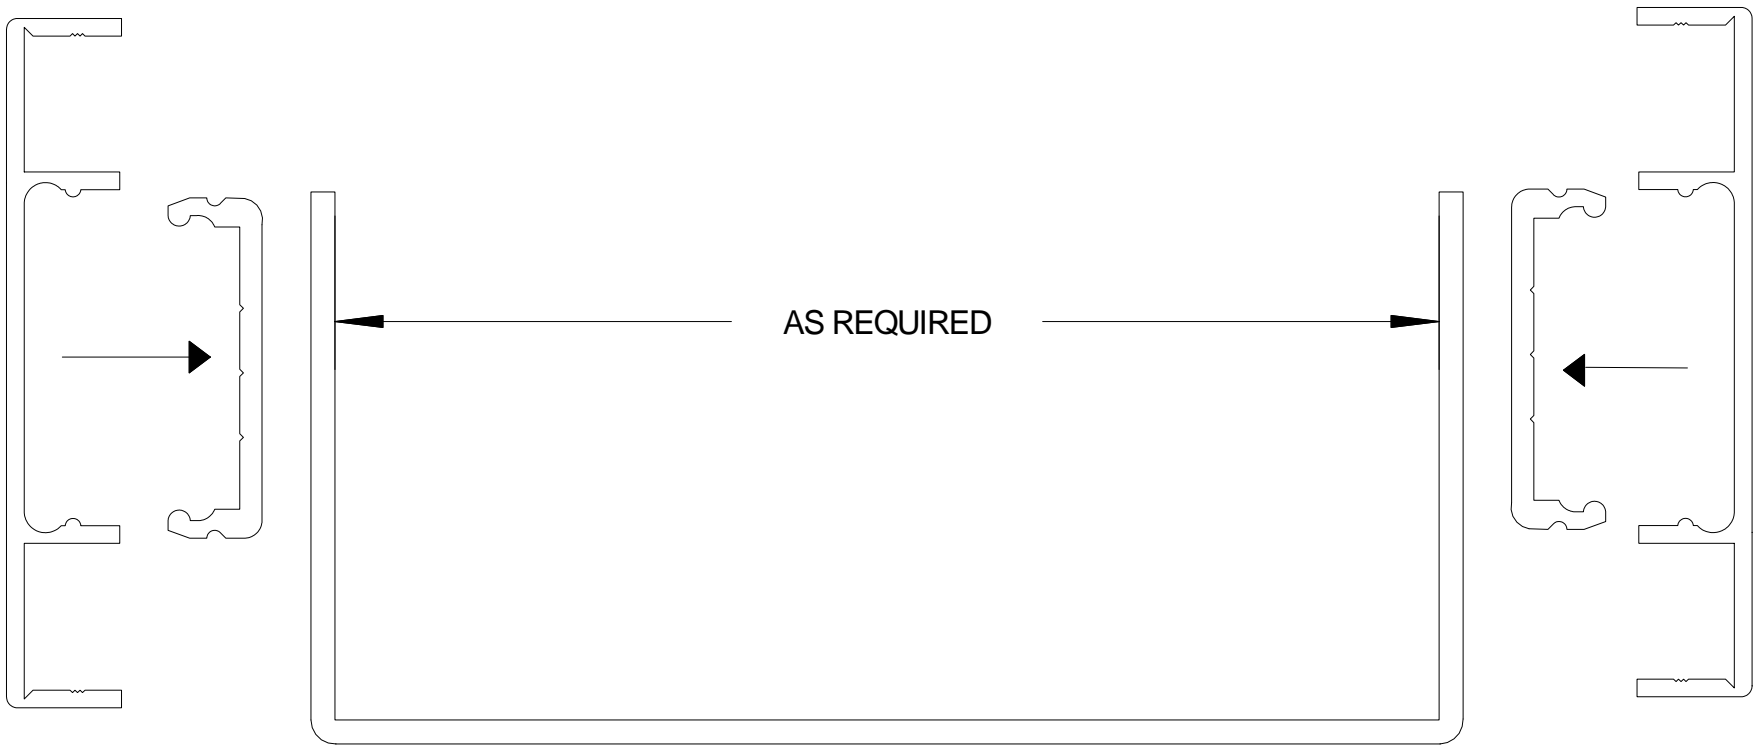

DETAIL#	DESCRIPTION	AVAILABLE WALL THICKNESSES
1	DOOR FRAME	3" up to 10-1/2"
1A	DOOR FRAME w/APPLIED GLASS STOP	3" up to 10-1/2"
2	CASED OPEN	3-3/4" & 4-7/8"
2A	CUSTOM CASED OPEN	SEE DETAIL
3	GLAZING HEAD/JAMB	3-1/2", 3-3/4" 4-7/8", 5-1/4"
4	GLAZING SILL (w/REMOVABLE STOP)	3-1/2", 3-3/4" 4-7/8", 5-1/4"
5	GLAZING SILL w/FLOOR CHANNEL	3-3/4" & 4-7/8" *custom size channels available*
6	VERTICAL GLAZING MULLION	3-1/2", 3-3/4" 4-7/8", 5-1/4"
7	HORIZONTAL GLAZING MULLION	3-1/2", 3-3/4" 4-7/8", 5-1/4"
8	DOOR to SIDELITE MULLION	3-1/2", 3-3/4" 4-7/8", 5-1/4"
9	TRANSOM BAR (DOOR FRAME)	3-3/4" & 4-7/8"
10	TRANSOM BAR (CASED OPEN)	3-3/4" & 4-7/8"
11	END CAP	3-3/4" & 4-7/8" *custom sizes available*

3-SIDED DOOR FRAME
(or CASED OPEN)

BORROWED LITE

FULL HEIGHT BORROWED LITE
(shown with mullions)

DOOR FRAME
w/GLASS TRANSOM

DOOR FRAME w/ATTACHED SIDELITE
(shown Full Height / no mullions)

1. DOOR FRAME
2. CASED OPEN
3. GLAZING HEAD/JAMB
4. GLAZING SILL
5. GLAZING SILL w/FLOOR CHANNEL
6. VERTICAL MULLION
7. HORIZONTAL MULLION
8. DOOR to SIDELITE MULLION
9. TRANSOM BAR (DOOR HEADER)
10. TRANSOM BAR (CASED OPEN HEADER)

AA
Alpha Aluminum
Products

CUSTOM SIZE
CASED OPEN
with 2" FLUSH TRIM

**** PARTS SHIPPED LOOSE
FOR FIELD ASSEMBLY ****

Transom Bar-Cased Open
with 2" FLUSH TRIM