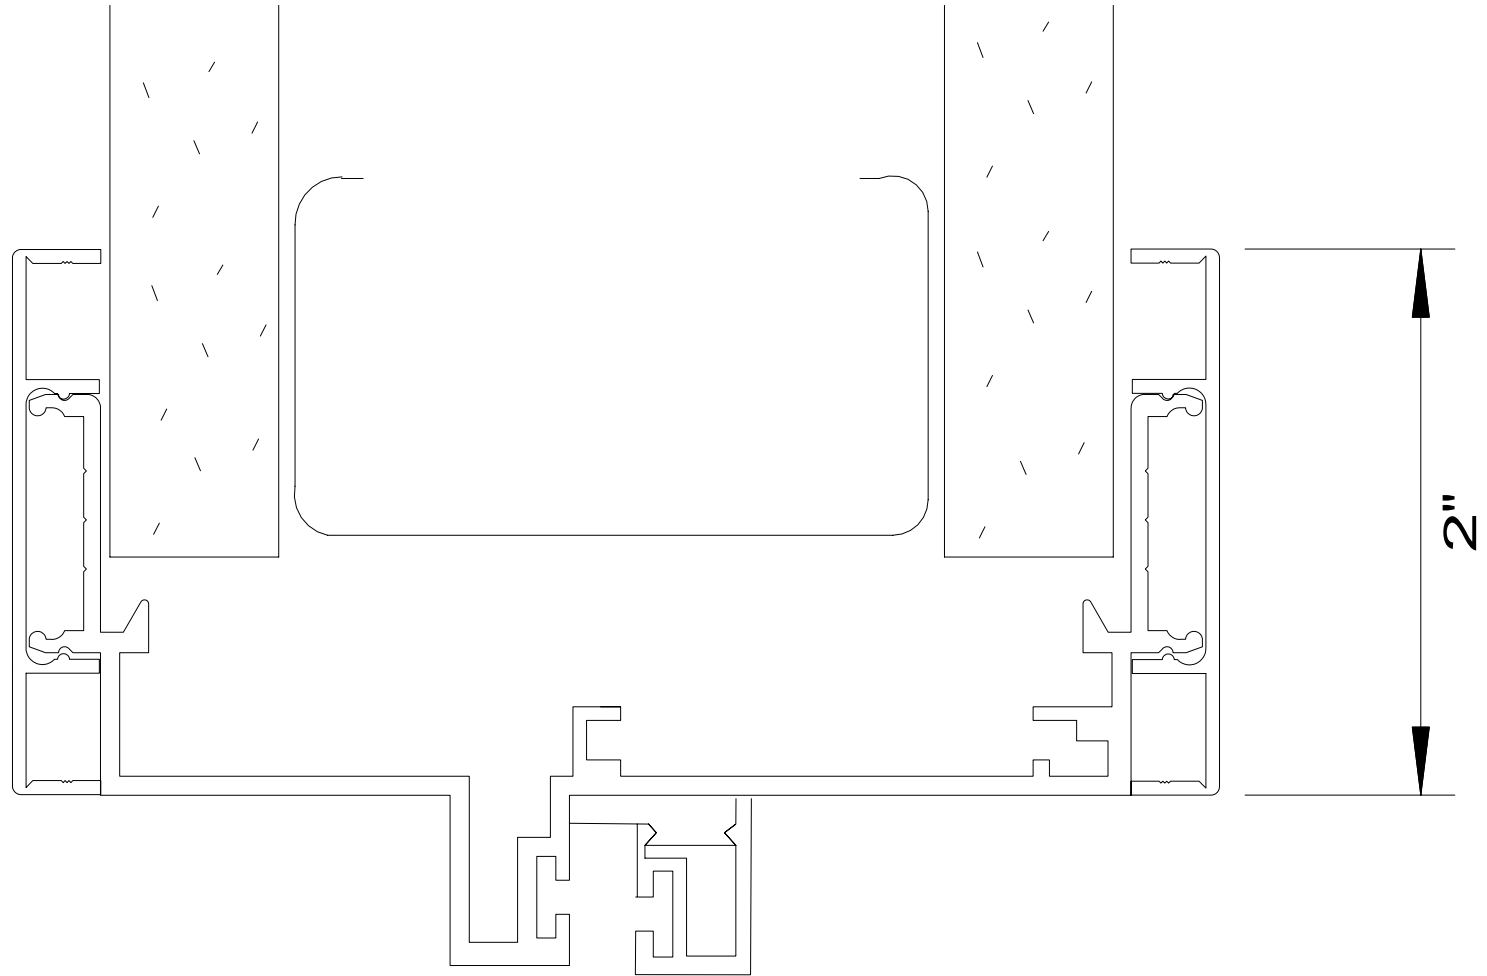

DETAIL#	DESCRIPTION	AVAILABLE WALL THICKNESSES
1	DOOR FRAME	3" up to 10-1/2"
1A	DOOR FRAME w/APPLIED GLASS STOP	3" up to 10-1/2"
2	CASED OPEN	3-3/4" & 4-7/8"
2A	CUSTOM CASED OPEN	SEE DETAIL
3	GLAZING HEAD/JAMB	3-1/2", 3-3/4" 4-7/8", 5-1/4"
4	GLAZING SILL (w/REMOVABLE STOP)	3-1/2", 3-3/4" 4-7/8", 5-1/4"
5	GLAZING SILL w/FLOOR CHANNEL	3-3/4" & 4-7/8" *custom size channels available*
6	VERTICAL GLAZING MULLION	3-1/2", 3-3/4" 4-7/8", 5-1/4"
7	HORIZONTAL GLAZING MULLION	3-1/2", 3-3/4" 4-7/8", 5-1/4"
8	DOOR to SIDELITE MULLION	3-1/2", 3-3/4" 4-7/8", 5-1/4"
9	TRANSOM BAR (DOOR FRAME)	3-3/4" & 4-7/8"
10	TRANSOM BAR (CASED OPEN)	3-3/4" & 4-7/8"
11	END CAP	3-3/4" & 4-7/8" *custom sizes available*

3-SIDED DOOR FRAME
(or CASED OPEN)

BORROWED LITE

FULL HEIGHT BORROWED LITE
(shown with mullions)

DOOR FRAME
w/GLASS TRANSOM

DOOR FRAME w/ATTACHED SIDELITE
(shown Full Height / no mullions)

1. DOOR FRAME
2. CASED OPEN
3. GLAZING HEAD/JAMB
4. GLAZING SILL
5. GLAZING SILL w/FLOOR CHANNEL
6. VERTICAL MULLION
7. HORIZONTAL MULLION
8. DOOR to SIDELITE MULLION
9. TRANSOM BAR (DOOR HEADER)
10. TRANSOM BAR (CASED OPEN HEADER)

AA
Alpha Aluminum
Products

CUSTOM SIZE
CASED OPEN
with 2" FLUSH TRIM

**** PARTS SHIPPED LOOSE
FOR FIELD ASSEMBLY ****

Transom Bar-Cased Open
with 2" FLUSH TRIM