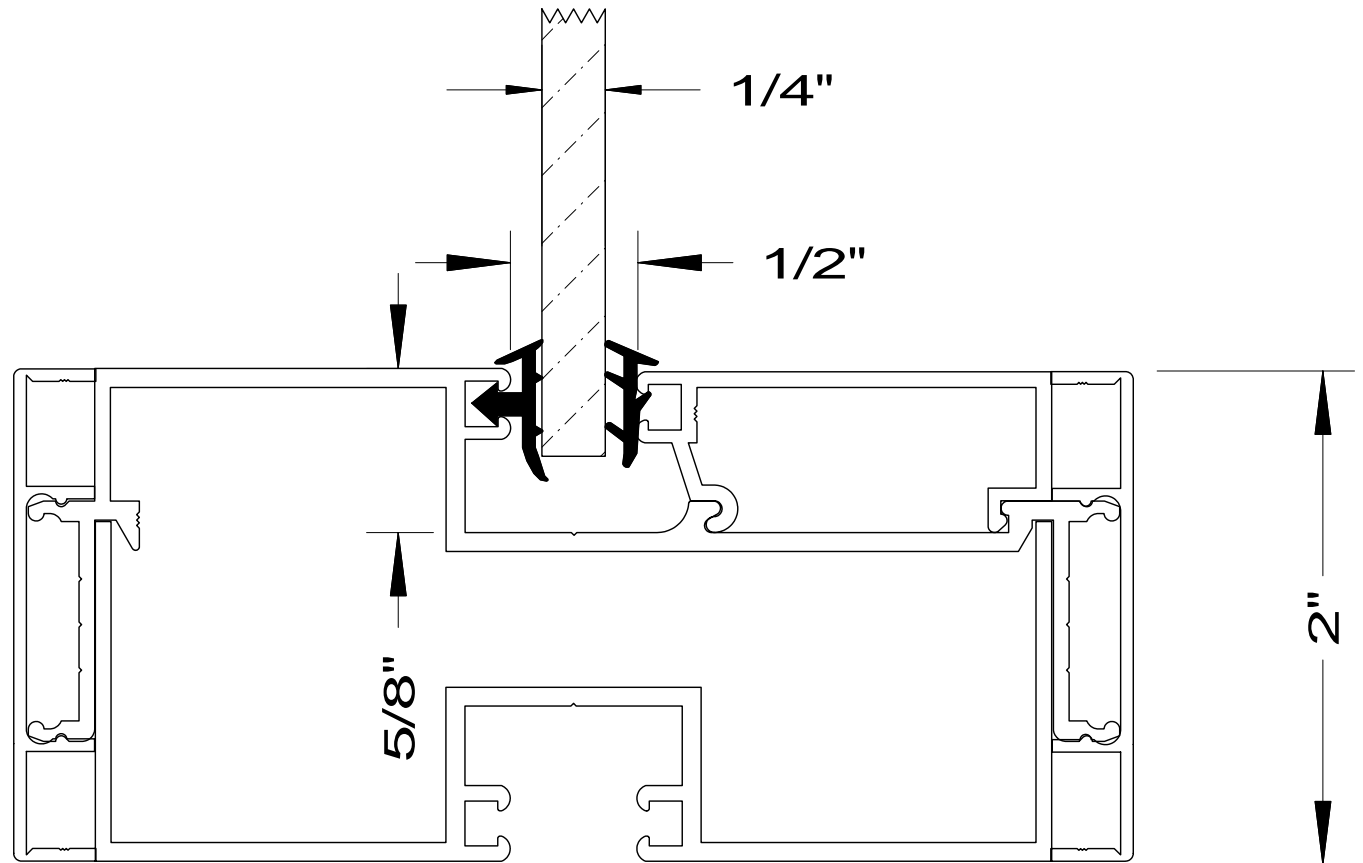

DETAIL#	DESCRIPTION	AVAILABLE WALL THICKNESSES
1	DOOR FRAME	3" up to 10-1/2"
1A	DOOR FRAME w/APPLIED GLASS STOP	3" up to 10-1/2"
2	CASED OPEN	3-3/4" & 4-7/8"
2A	CUSTOM CASED OPEN	SEE DETAIL
3	GLAZING HEAD/JAMB	3-1/2", 3-3/4" 4-7/8", 5-1/4"
4	GLAZING SILL (w/REMOVABLE STOP)	3-1/2", 3-3/4" 4-7/8", 5-1/4"
5	GLAZING SILL w/FLOOR CHANNEL	3-3/4" & 4-7/8" *custom size channels available*
6	VERTICAL GLAZING MULLION	3-1/2", 3-3/4" 4-7/8", 5-1/4"
7	HORIZONTAL GLAZING MULLION	3-1/2", 3-3/4" 4-7/8", 5-1/4"
8	DOOR to SIDELITE MULLION	3-1/2", 3-3/4" 4-7/8", 5-1/4"
9	TRANSOM BAR (DOOR FRAME)	3-3/4" & 4-7/8"
10	TRANSOM BAR (CASED OPEN)	3-3/4" & 4-7/8"
11	END CAP	3-3/4" & 4-7/8" *custom sizes available*

3-SIDED DOOR FRAME
(or CASED OPEN)

BORROWED LITE

FULL HEIGHT BORROWED LITE
(shown with mullions)

DOOR FRAME
w/GLASS TRANSOM

DOOR FRAME w/ATTACHED SIDELITE
(shown Full Height / no mullions)

1. DOOR FRAME
2. CASED OPEN
3. GLAZING HEAD/JAMB
4. GLAZING SILL
5. GLAZING SILL w/FLOOR CHANNEL
6. VERTICAL MULLION
7. HORIZONTAL MULLION
8. DOOR to SIDELITE MULLION
9. TRANSOM BAR (DOOR HEADER)
10. TRANSOM BAR (CASED OPEN HEADER)

AA
Alpha Aluminum
Products

CUSTOM SIZE
CASED OPEN
with 2" FLUSH TRIM

**** PARTS SHIPPED LOOSE
FOR FIELD ASSEMBLY ****

Transom Bar-Cased Open
with 2" FLUSH TRIM