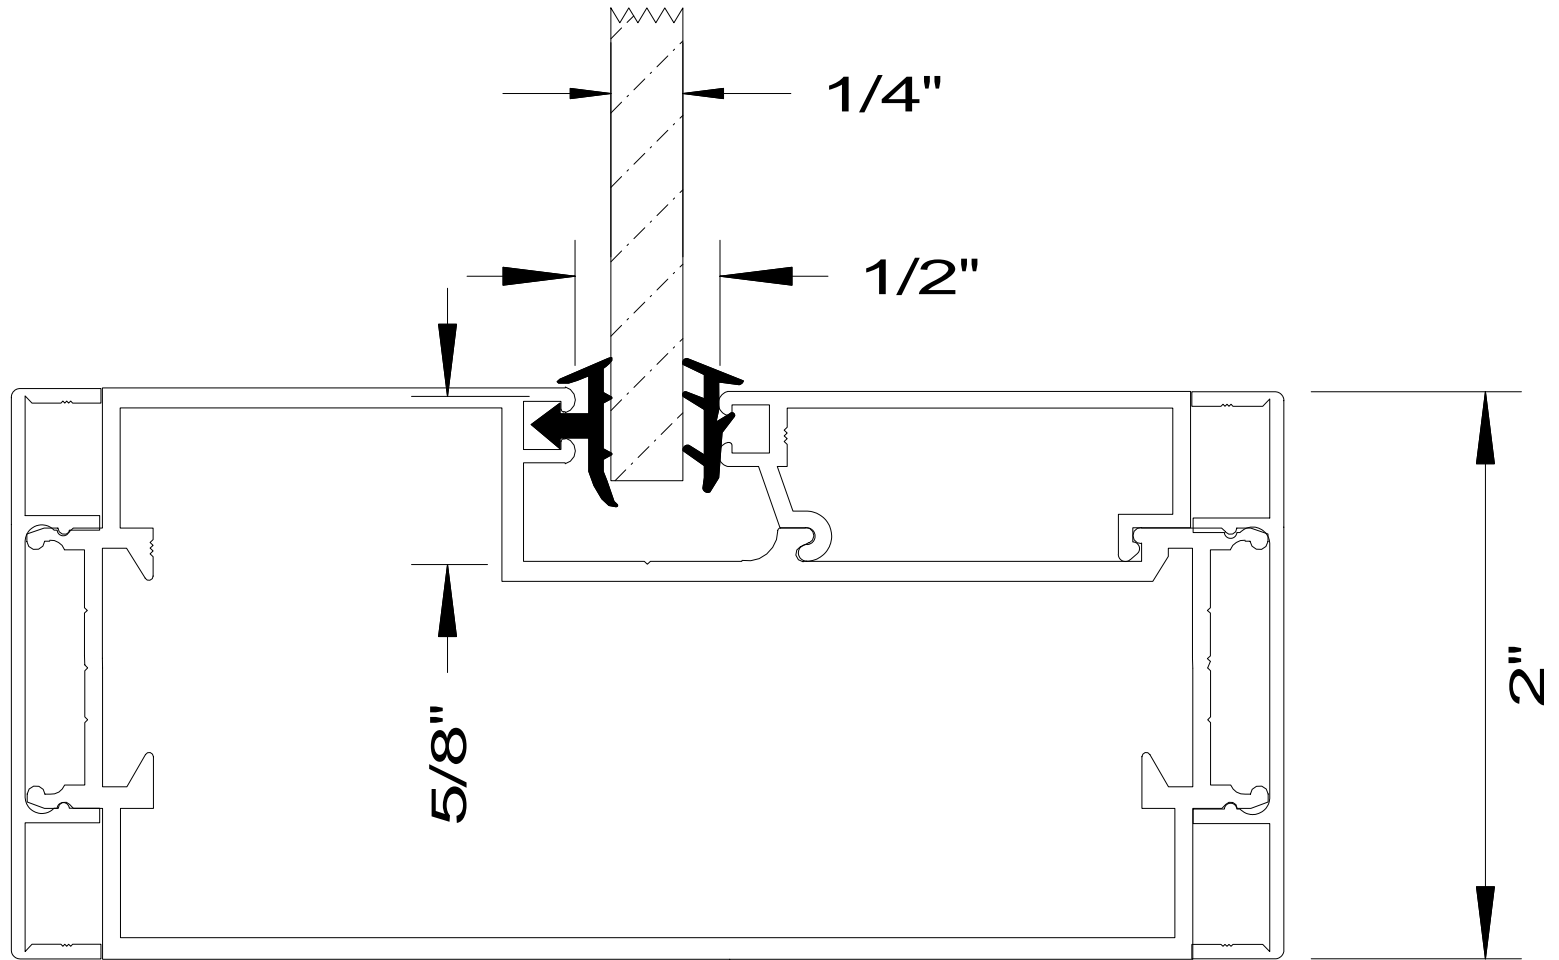

DETAIL#	DESCRIPTION	AVAILABLE WALL THICKNESSES
1	DOOR FRAME	3" up to 10-1/2"
1A	DOOR FRAME w/APPLIED GLASS STOP	3" up to 10-1/2"
2	CASED OPEN	3-3/4" & 4-7/8"
2A	CUSTOM CASED OPEN	SEE DETAIL
3	GLAZING HEAD/JAMB	3-1/2", 3-3/4" 4-7/8", 5-1/4"
4	GLAZING SILL (w/REMOVABLE STOP)	3-1/2", 3-3/4" 4-7/8", 5-1/4"
5	GLAZING SILL w/FLOOR CHANNEL	3-3/4" & 4-7/8" *custom size channels available*
6	VERTICAL GLAZING MULLION	3-1/2", 3-3/4" 4-7/8", 5-1/4"
7	HORIZONTAL GLAZING MULLION	3-1/2", 3-3/4" 4-7/8", 5-1/4"
8	DOOR to SIDELITE MULLION	3-1/2", 3-3/4" 4-7/8", 5-1/4"
9	TRANSOM BAR (DOOR FRAME)	3-3/4" & 4-7/8"
10	TRANSOM BAR (CASED OPEN)	3-3/4" & 4-7/8"
11	END CAP	3-3/4" & 4-7/8" *custom sizes available*

3-SIDED DOOR FRAME
(or CASED OPEN)

BORROWED LITE

FULL HEIGHT BORROWED LITE
(shown with mullions)

DOOR FRAME
w/GLASS TRANSOM

DOOR FRAME w/ATTACHED SIDELITE
(shown Full Height / no mullions)

1. DOOR FRAME
2. CASED OPEN
3. GLAZING HEAD/JAMB
4. GLAZING SILL
5. GLAZING SILL w/FLOOR CHANNEL
6. VERTICAL MULLION
7. HORIZONTAL MULLION
8. DOOR to SIDELITE MULLION
9. TRANSOM BAR (DOOR HEADER)
10. TRANSOM BAR (CASED OPEN HEADER)

AA
Alpha Aluminum
Products

CUSTOM SIZE
CASED OPEN
with 2" FLUSH TRIM

**** PARTS SHIPPED LOOSE
FOR FIELD ASSEMBLY ****

Transom Bar-Cased Open
with 2" FLUSH TRIM