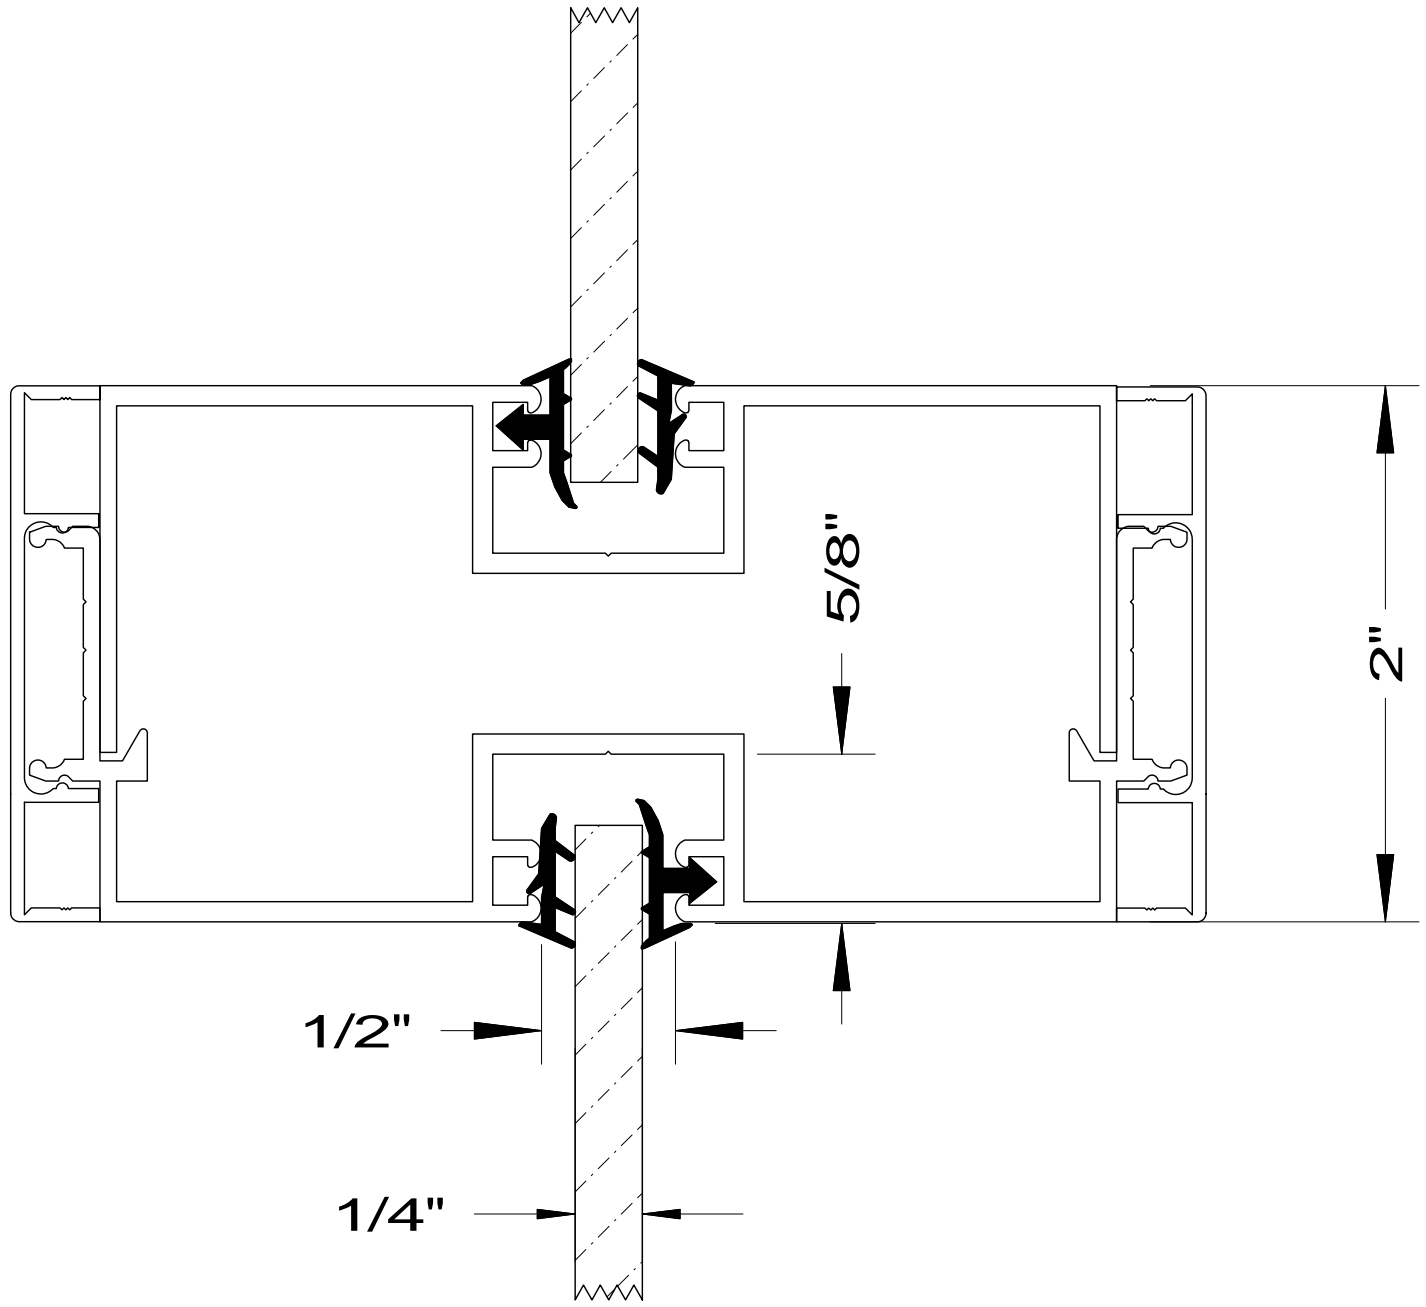

DETAIL#	DESCRIPTION	AVAILABLE WALL THICKNESSES
1	DOOR FRAME	3" up to 10-1/2"
1A	DOOR FRAME w/APPLIED GLASS STOP	3" up to 10-1/2"
2	CASED OPEN	3-3/4" & 4-7/8"
2A	CUSTOM CASED OPEN	SEE DETAIL
3	GLAZING HEAD/JAMB	3-1/2", 3-3/4" 4-7/8", 5-1/4"
4	GLAZING SILL (w/REMOVABLE STOP)	3-1/2", 3-3/4" 4-7/8", 5-1/4"
5	GLAZING SILL w/FLOOR CHANNEL	3-3/4" & 4-7/8" *custom size channels available*
6	VERTICAL GLAZING MULLION	3-1/2", 3-3/4" 4-7/8", 5-1/4"
7	HORIZONTAL GLAZING MULLION	3-1/2", 3-3/4" 4-7/8", 5-1/4"
8	DOOR to SIDELITE MULLION	3-1/2", 3-3/4" 4-7/8", 5-1/4"
9	TRANSOM BAR (DOOR FRAME)	3-3/4" & 4-7/8"
10	TRANSOM BAR (CASED OPEN)	3-3/4" & 4-7/8"
11	END CAP	3-3/4" & 4-7/8" *custom sizes available*

3-SIDED DOOR FRAME
(or CASED OPEN)

BORROWED LITE

FULL HEIGHT BORROWED LITE
(shown with mullions)

DOOR FRAME
w/GLASS TRANSOM

DOOR FRAME w/ATTACHED SIDELITE
(shown Full Height / no mullions)

1. DOOR FRAME
2. CASED OPEN
3. GLAZING HEAD/JAMB
4. GLAZING SILL
5. GLAZING SILL w/FLOOR CHANNEL
6. VERTICAL MULLION
7. HORIZONTAL MULLION
8. DOOR to SIDELITE MULLION
9. TRANSOM BAR (DOOR HEADER)
10. TRANSOM BAR (CASED OPEN HEADER)

AA
Alpha Aluminum
Products

CUSTOM SIZE
CASED OPEN
with 2" FLUSH TRIM

**** PARTS SHIPPED LOOSE
FOR FIELD ASSEMBLY ****

Transom Bar-Cased Open
with 2" FLUSH TRIM