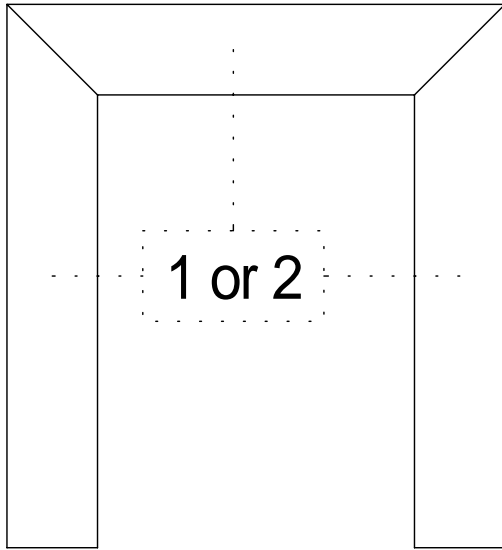

DETAIL#	DESCRIPTION	AVAILABLE WALL THICKNESSES
1	DOOR FRAME	3" up to 10-1/2"
1A	DOOR FRAME w/APPLIED GLASS STOP	3" up to 10-1/2"
2	CASED OPEN	3-3/4" & 4-7/8"
2A	CUSTOM CASED OPEN	SEE DETAIL
3	GLAZING HEAD/JAMB	3-1/2", 3-3/4" 4-7/8", 5-1/4"
4	GLAZING SILL (w/REMOVABLE STOP)	3-1/2", 3-3/4" 4-7/8", 5-1/4"
5	GLAZING SILL w/FLOOR CHANNEL	3-3/4" & 4-7/8" *custom size channels available*
6	VERTICAL GLAZING MULLION	3-1/2", 3-3/4" 4-7/8", 5-1/4"
7	HORIZONTAL GLAZING MULLION	3-1/2", 3-3/4" 4-7/8", 5-1/4"
8	DOOR to SIDELITE MULLION	3-1/2", 3-3/4" 4-7/8", 5-1/4"
9	TRANSOM BAR (DOOR FRAME)	3-3/4" & 4-7/8"
10	TRANSOM BAR (CASED OPEN)	3-3/4" & 4-7/8"
11	END CAP	3-3/4" & 4-7/8" *custom sizes available*

3-SIDED DOOR FRAME
(or CASED OPEN)

BORROWED LITE

FULL HEIGHT BORROWED LITE
(shown with mullions)

DOOR FRAME
w/GLASS TRANSOM

DOOR FRAME w/ATTACHED SIDELITE
(shown Full Height / no mullions)

1. DOOR FRAME
2. CASED OPEN
3. GLAZING HEAD/JAMB
4. GLAZING SILL
5. GLAZING SILL w/FLOOR CHANNEL
6. VERTICAL MULLION
7. HORIZONTAL MULLION
8. DOOR to SIDELITE MULLION
9. TRANSOM BAR (DOOR HEADER)
10. TRANSOM BAR (CASED OPEN HEADER)

AA
Alpha Aluminum
Products

CUSTOM SIZE
CASED OPEN
with 2" FLUSH TRIM

**** PARTS SHIPPED LOOSE
FOR FIELD ASSEMBLY ****

Transom Bar-Cased Open
with 2" FLUSH TRIM