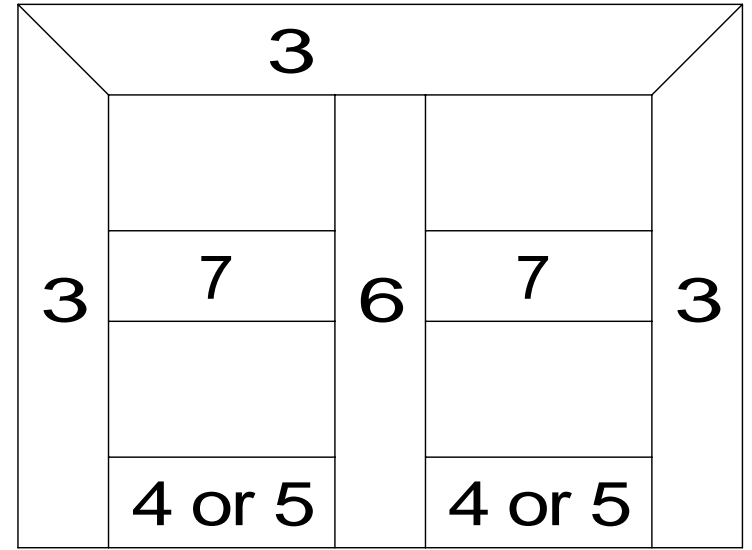

DETAIL#	DESCRIPTION	AVAILABLE WALL THICKNESSES
1	DOOR FRAME	3" up to 10-1/2"
1A	DOOR FRAME w/APPLIED GLASS STOP	3" up to 10-1/2"
2	CASED OPEN	3-3/4" & 4-7/8"
2A	CUSTOM CASED OPEN	SEE DETAIL
3	GLAZING HEAD/JAMB	3-1/2", 3-3/4" 4-7/8", 5-1/4"
4	GLAZING SILL (w/REMOVABLE STOP)	3-1/2", 3-3/4" 4-7/8", 5-1/4"
5	GLAZING SILL w/FLOOR CHANNEL	3-3/4" & 4-7/8" *custom size channels available*
6	VERTICAL GLAZING MULLION	3-1/2", 3-3/4" 4-7/8", 5-1/4"
7	HORIZONTAL GLAZING MULLION	3-1/2", 3-3/4" 4-7/8", 5-1/4"
8	DOOR to SIDELITE MULLION	3-1/2", 3-3/4" 4-7/8", 5-1/4"
9	TRANSOM BAR (DOOR FRAME)	3-3/4" & 4-7/8"
10	TRANSOM BAR (CASED OPEN)	3-3/4" & 4-7/8"
11	END CAP	3-3/4" & 4-7/8" *custom sizes available*

3-SIDED DOOR FRAME
(or CASED OPEN)

BORROWED LITE

FULL HEIGHT BORROWED LITE
(shown with mullions)

DOOR FRAME
w/GLASS TRANSOM

DOOR FRAME w/ATTACHED SIDELITE
(shown Full Height / no mullions)

1. DOOR FRAME
2. CASED OPEN
3. GLAZING HEAD/JAMB
4. GLAZING SILL
5. GLAZING SILL w/FLOOR CHANNEL
6. VERTICAL MULLION
7. HORIZONTAL MULLION
8. DOOR to SIDELITE MULLION
9. TRANSOM BAR (DOOR HEADER)
10. TRANSOM BAR (CASED OPEN HEADER)

AA
Alpha Aluminum
Products

CUSTOM SIZE
CASED OPEN
with 2" FLUSH TRIM

**** PARTS SHIPPED LOOSE
FOR FIELD ASSEMBLY ****

Transom Bar-Cased Open
with 2" FLUSH TRIM