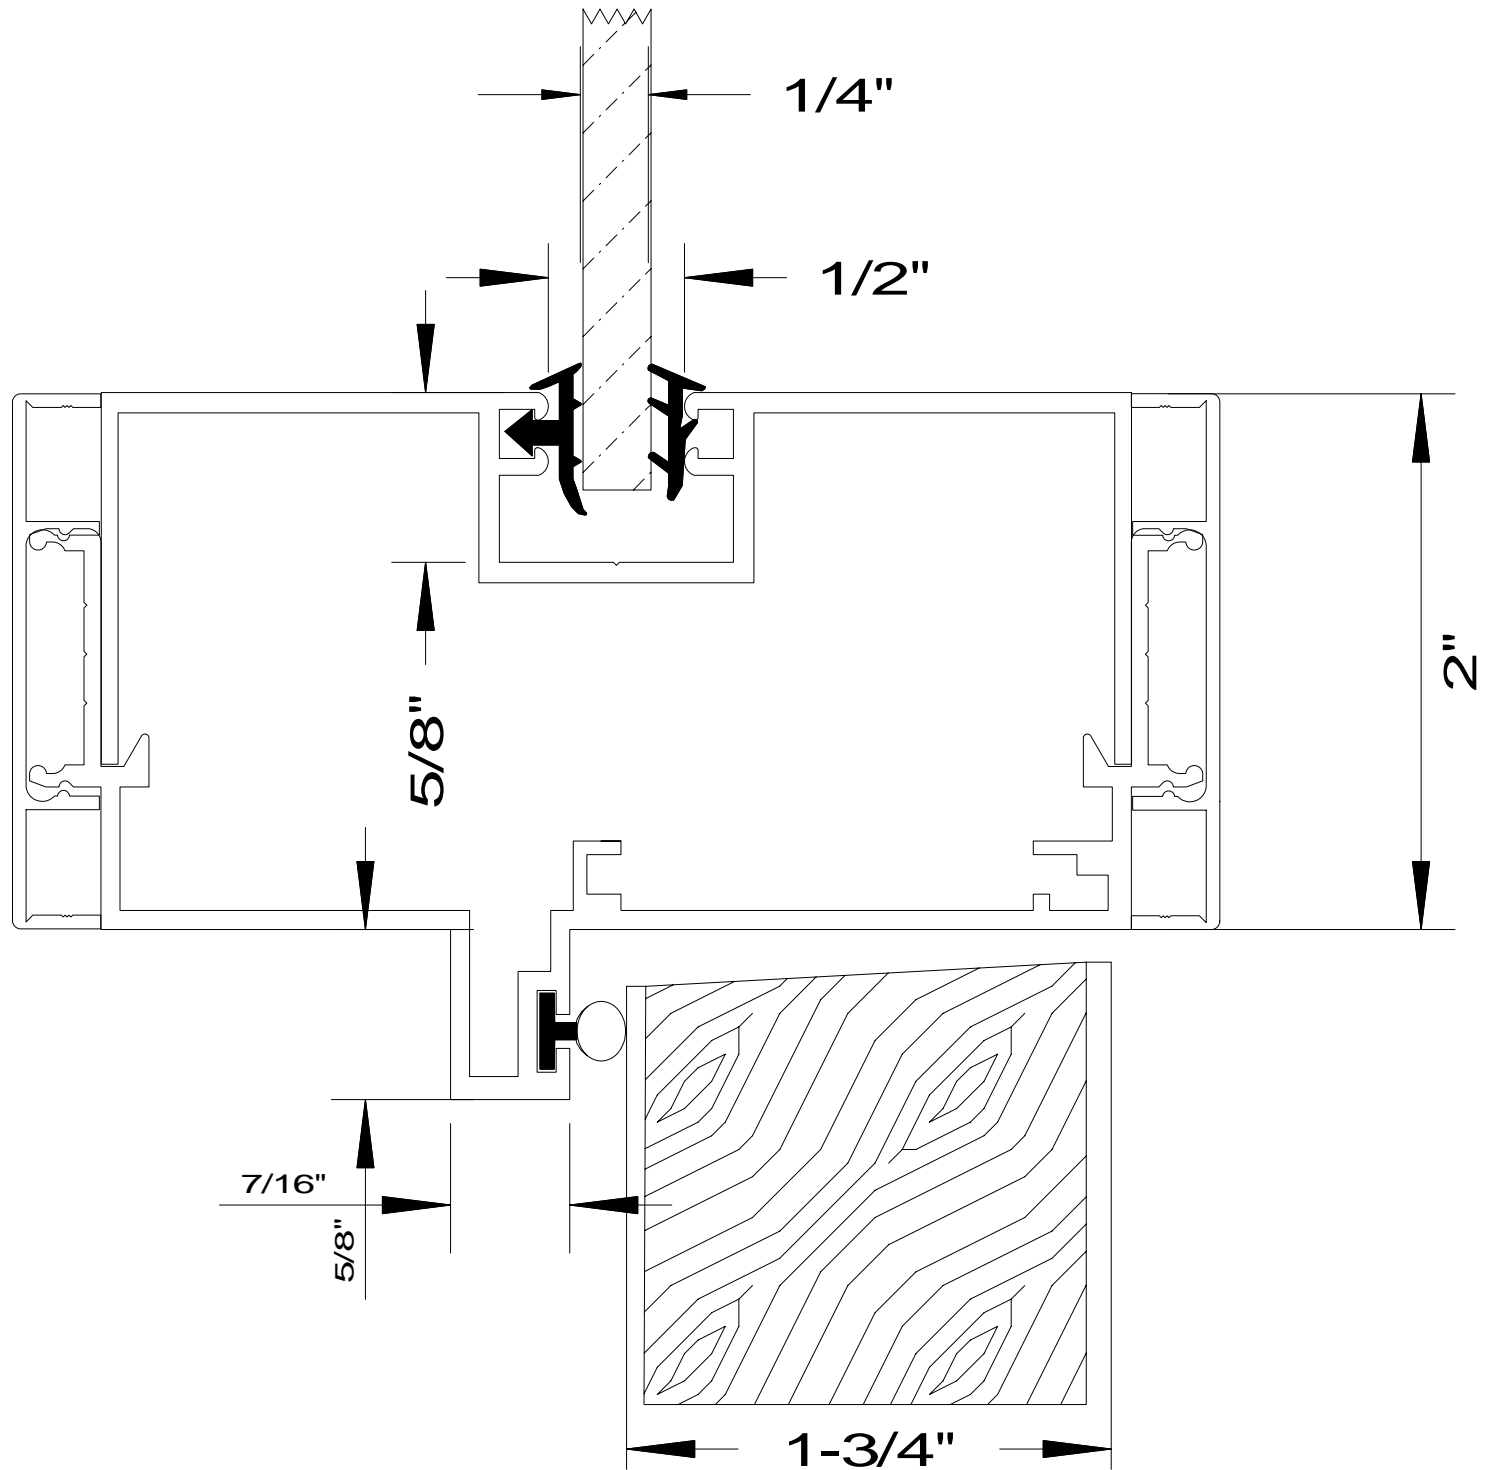

DETAIL#	DESCRIPTION	AVAILABLE WALL THICKNESSES
1	DOOR FRAME	3" up to 10-1/2"
1A	DOOR FRAME w/APPLIED GLASS STOP	3" up to 10-1/2"
2	CASED OPEN	3-3/4" & 4-7/8"
2A	CUSTOM CASED OPEN	SEE DETAIL
3	GLAZING HEAD/JAMB	3-1/2", 3-3/4" 4-7/8", 5-1/4"
4	GLAZING SILL (w/REMOVABLE STOP)	3-1/2", 3-3/4" 4-7/8", 5-1/4"
5	GLAZING SILL w/FLOOR CHANNEL	3-3/4" & 4-7/8" *custom size channels available*
6	VERTICAL GLAZING MULLION	3-1/2", 3-3/4" 4-7/8", 5-1/4"
7	HORIZONTAL GLAZING MULLION	3-1/2", 3-3/4" 4-7/8", 5-1/4"
8	DOOR to SIDELITE MULLION	3-1/2", 3-3/4" 4-7/8", 5-1/4"
9	TRANSOM BAR (DOOR FRAME)	3-3/4" & 4-7/8"
10	TRANSOM BAR (CASED OPEN)	3-3/4" & 4-7/8"
11	END CAP	3-3/4" & 4-7/8" *custom sizes available*

3-SIDED DOOR FRAME
(or CASED OPEN)

BORROWED LITE

FULL HEIGHT BORROWED LITE
(shown with mullions)

DOOR FRAME
w/GLASS TRANSOM

DOOR FRAME w/ATTACHED SIDELITE
(shown Full Height / no mullions)

1. DOOR FRAME
2. CASED OPEN
3. GLAZING HEAD/JAMB
4. GLAZING SILL
5. GLAZING SILL w/FLOOR CHANNEL
6. VERTICAL MULLION
7. HORIZONTAL MULLION
8. DOOR to SIDELITE MULLION
9. TRANSOM BAR (DOOR HEADER)
10. TRANSOM BAR (CASED OPEN HEADER)

AA
Alpha Aluminum
Products

CUSTOM SIZE
CASED OPEN
with 2" FLUSH TRIM

**** PARTS SHIPPED LOOSE
FOR FIELD ASSEMBLY ****

Transom Bar-Cased Open
with 2" FLUSH TRIM