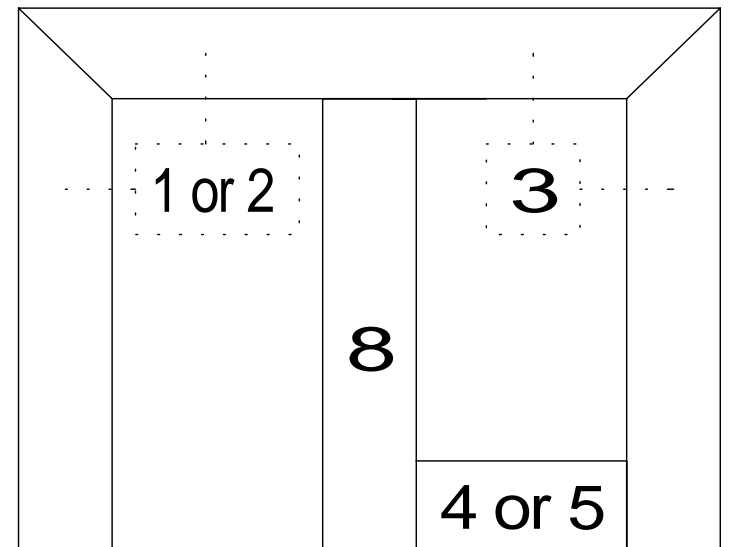

DETAIL#	DESCRIPTION	AVAILABLE WALL THICKNESSES
1	DOOR FRAME	3" up to 10-1/2"
1A	DOOR FRAME w/APPLIED GLASS STOP	3" up to 10-1/2"
2	CASED OPEN	3-3/4" & 4-7/8"
2A	CUSTOM CASED OPEN	SEE DETAIL
3	GLAZING HEAD/JAMB	3-1/2", 3-3/4" 4-7/8", 5-1/4"
4	GLAZING SILL (w/REMOVABLE STOP)	3-1/2", 3-3/4" 4-7/8", 5-1/4"
5	GLAZING SILL w/FLOOR CHANNEL	3-3/4" & 4-7/8" *custom size channels available*
6	VERTICAL GLAZING MULLION	3-1/2", 3-3/4" 4-7/8", 5-1/4"
7	HORIZONTAL GLAZING MULLION	3-1/2", 3-3/4" 4-7/8", 5-1/4"
8	DOOR to SIDELITE MULLION	3-1/2", 3-3/4" 4-7/8", 5-1/4"
9	TRANSOM BAR (DOOR FRAME)	3-3/4" & 4-7/8"
10	TRANSOM BAR (CASED OPEN)	3-3/4" & 4-7/8"
11	END CAP	3-3/4" & 4-7/8" *custom sizes available*

3-SIDED DOOR FRAME
(or CASED OPEN)

BORROWED LITE

FULL HEIGHT BORROWED LITE
(shown with mullions)

DOOR FRAME
w/GLASS TRANSOM

DOOR FRAME w/ATTACHED SIDELITE
(shown Full Height / no mullions)

1. DOOR FRAME
2. CASED OPEN
3. GLAZING HEAD/JAMB
4. GLAZING SILL
5. GLAZING SILL w/FLOOR CHANNEL
6. VERTICAL MULLION
7. HORIZONTAL MULLION
8. DOOR to SIDELITE MULLION
9. TRANSOM BAR (DOOR HEADER)
10. TRANSOM BAR (CASED OPEN HEADER)

AA
Alpha Aluminum
Products

CUSTOM SIZE
CASED OPEN
with 2" FLUSH TRIM

**** PARTS SHIPPED LOOSE
FOR FIELD ASSEMBLY ****

Transom Bar-Cased Open
with 2" FLUSH TRIM