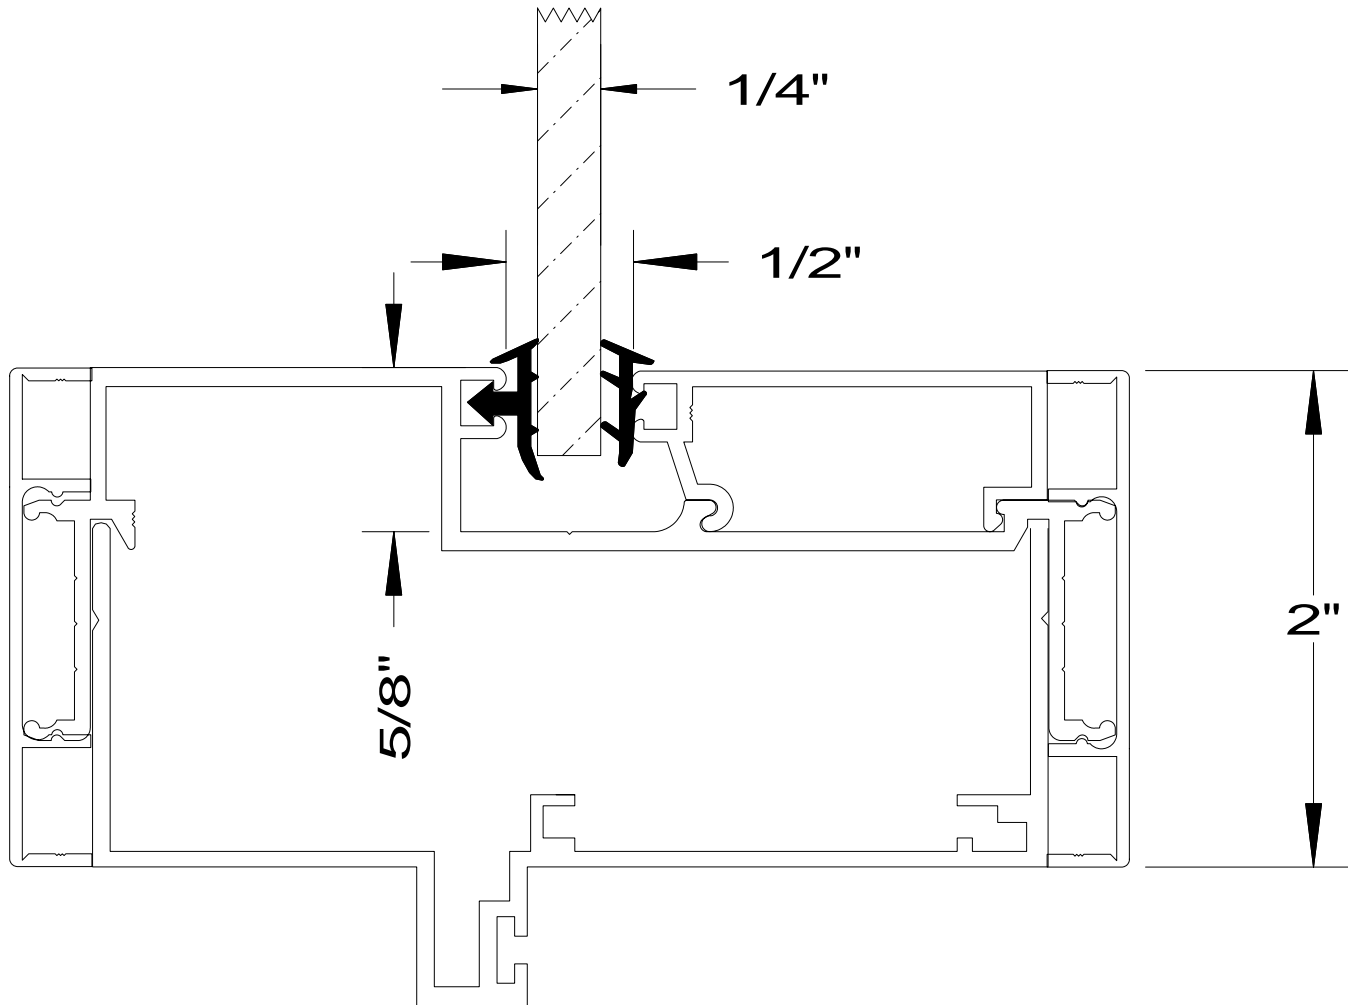

DETAIL#	DESCRIPTION	AVAILABLE WALL THICKNESSES
1	DOOR FRAME	3" up to 10-1/2"
1A	DOOR FRAME w/APPLIED GLASS STOP	3" up to 10-1/2"
2	CASED OPEN	3-3/4" & 4-7/8"
2A	CUSTOM CASED OPEN	SEE DETAIL
3	GLAZING HEAD/JAMB	3-1/2", 3-3/4" 4-7/8", 5-1/4"
4	GLAZING SILL (w/REMOVABLE STOP)	3-1/2", 3-3/4" 4-7/8", 5-1/4"
5	GLAZING SILL w/FLOOR CHANNEL	3-3/4" & 4-7/8" *custom size channels available*
6	VERTICAL GLAZING MULLION	3-1/2", 3-3/4" 4-7/8", 5-1/4"
7	HORIZONTAL GLAZING MULLION	3-1/2", 3-3/4" 4-7/8", 5-1/4"
8	DOOR to SIDELITE MULLION	3-1/2", 3-3/4" 4-7/8", 5-1/4"
9	TRANSOM BAR (DOOR FRAME)	3-3/4" & 4-7/8"
10	TRANSOM BAR (CASED OPEN)	3-3/4" & 4-7/8"
11	END CAP	3-3/4" & 4-7/8" *custom sizes available*

3-SIDED DOOR FRAME
(or CASED OPEN)

BORROWED LITE

FULL HEIGHT BORROWED LITE
(shown with mullions)

DOOR FRAME
w/GLASS TRANSOM

DOOR FRAME w/ATTACHED SIDELITE
(shown Full Height / no mullions)

1. DOOR FRAME
2. CASED OPEN
3. GLAZING HEAD/JAMB
4. GLAZING SILL
5. GLAZING SILL w/FLOOR CHANNEL
6. VERTICAL MULLION
7. HORIZONTAL MULLION
8. DOOR to SIDELITE MULLION
9. TRANSOM BAR (DOOR HEADER)
10. TRANSOM BAR (CASED OPEN HEADER)

AA
Alpha Aluminum
Products

CUSTOM SIZE
CASED OPEN
with 2" FLUSH TRIM

**** PARTS SHIPPED LOOSE
FOR FIELD ASSEMBLY ****

Transom Bar-Cased Open
with 2" FLUSH TRIM