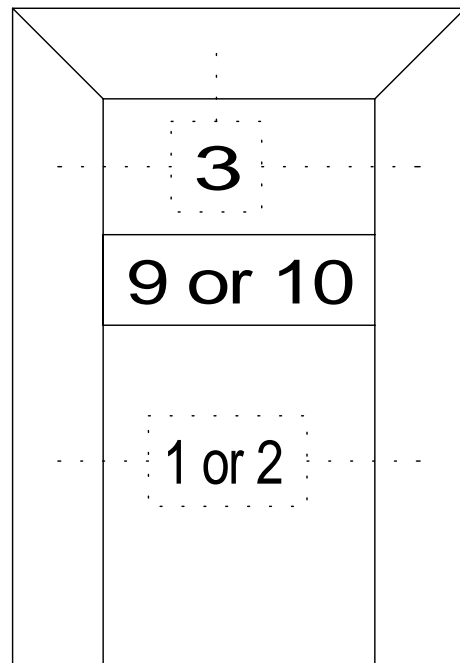

DETAIL#	DESCRIPTION	AVAILABLE WALL THICKNESSES
1	DOOR FRAME	3" up to 10-1/2"
1A	DOOR FRAME w/APPLIED GLASS STOP	3" up to 10-1/2"
2	CASED OPEN	3-3/4" & 4-7/8"
2A	CUSTOM CASED OPEN	SEE DETAIL
3	GLAZING HEAD/JAMB	3-1/2", 3-3/4" 4-7/8", 5-1/4"
4	GLAZING SILL (w/REMOVABLE STOP)	3-1/2", 3-3/4" 4-7/8", 5-1/4"
5	GLAZING SILL w/FLOOR CHANNEL	3-3/4" & 4-7/8" *custom size channels available*
6	VERTICAL GLAZING MULLION	3-1/2", 3-3/4" 4-7/8", 5-1/4"
7	HORIZONTAL GLAZING MULLION	3-1/2", 3-3/4" 4-7/8", 5-1/4"
8	DOOR to SIDELITE MULLION	3-1/2", 3-3/4" 4-7/8", 5-1/4"
9	TRANSOM BAR (DOOR FRAME)	3-3/4" & 4-7/8"
10	TRANSOM BAR (CASED OPEN)	3-3/4" & 4-7/8"
11	END CAP	3-3/4" & 4-7/8" *custom sizes available*

3-SIDED DOOR FRAME
(or CASED OPEN)

BORROWED LITE

FULL HEIGHT BORROWED LITE
(shown with mullions)

DOOR FRAME
w/GLASS TRANSOM

DOOR FRAME w/ATTACHED SIDELITE
(shown Full Height / no mullions)

1. DOOR FRAME
2. CASED OPEN
3. GLAZING HEAD/JAMB
4. GLAZING SILL
5. GLAZING SILL w/FLOOR CHANNEL
6. VERTICAL MULLION
7. HORIZONTAL MULLION
8. DOOR to SIDELITE MULLION
9. TRANSOM BAR (DOOR HEADER)
10. TRANSOM BAR (CASED OPEN HEADER)

AA
Alpha Aluminum
Products

CUSTOM SIZE
CASED OPEN
with 2" FLUSH TRIM

**** PARTS SHIPPED LOOSE
FOR FIELD ASSEMBLY ****

Transom Bar-Cased Open
with 2" FLUSH TRIM